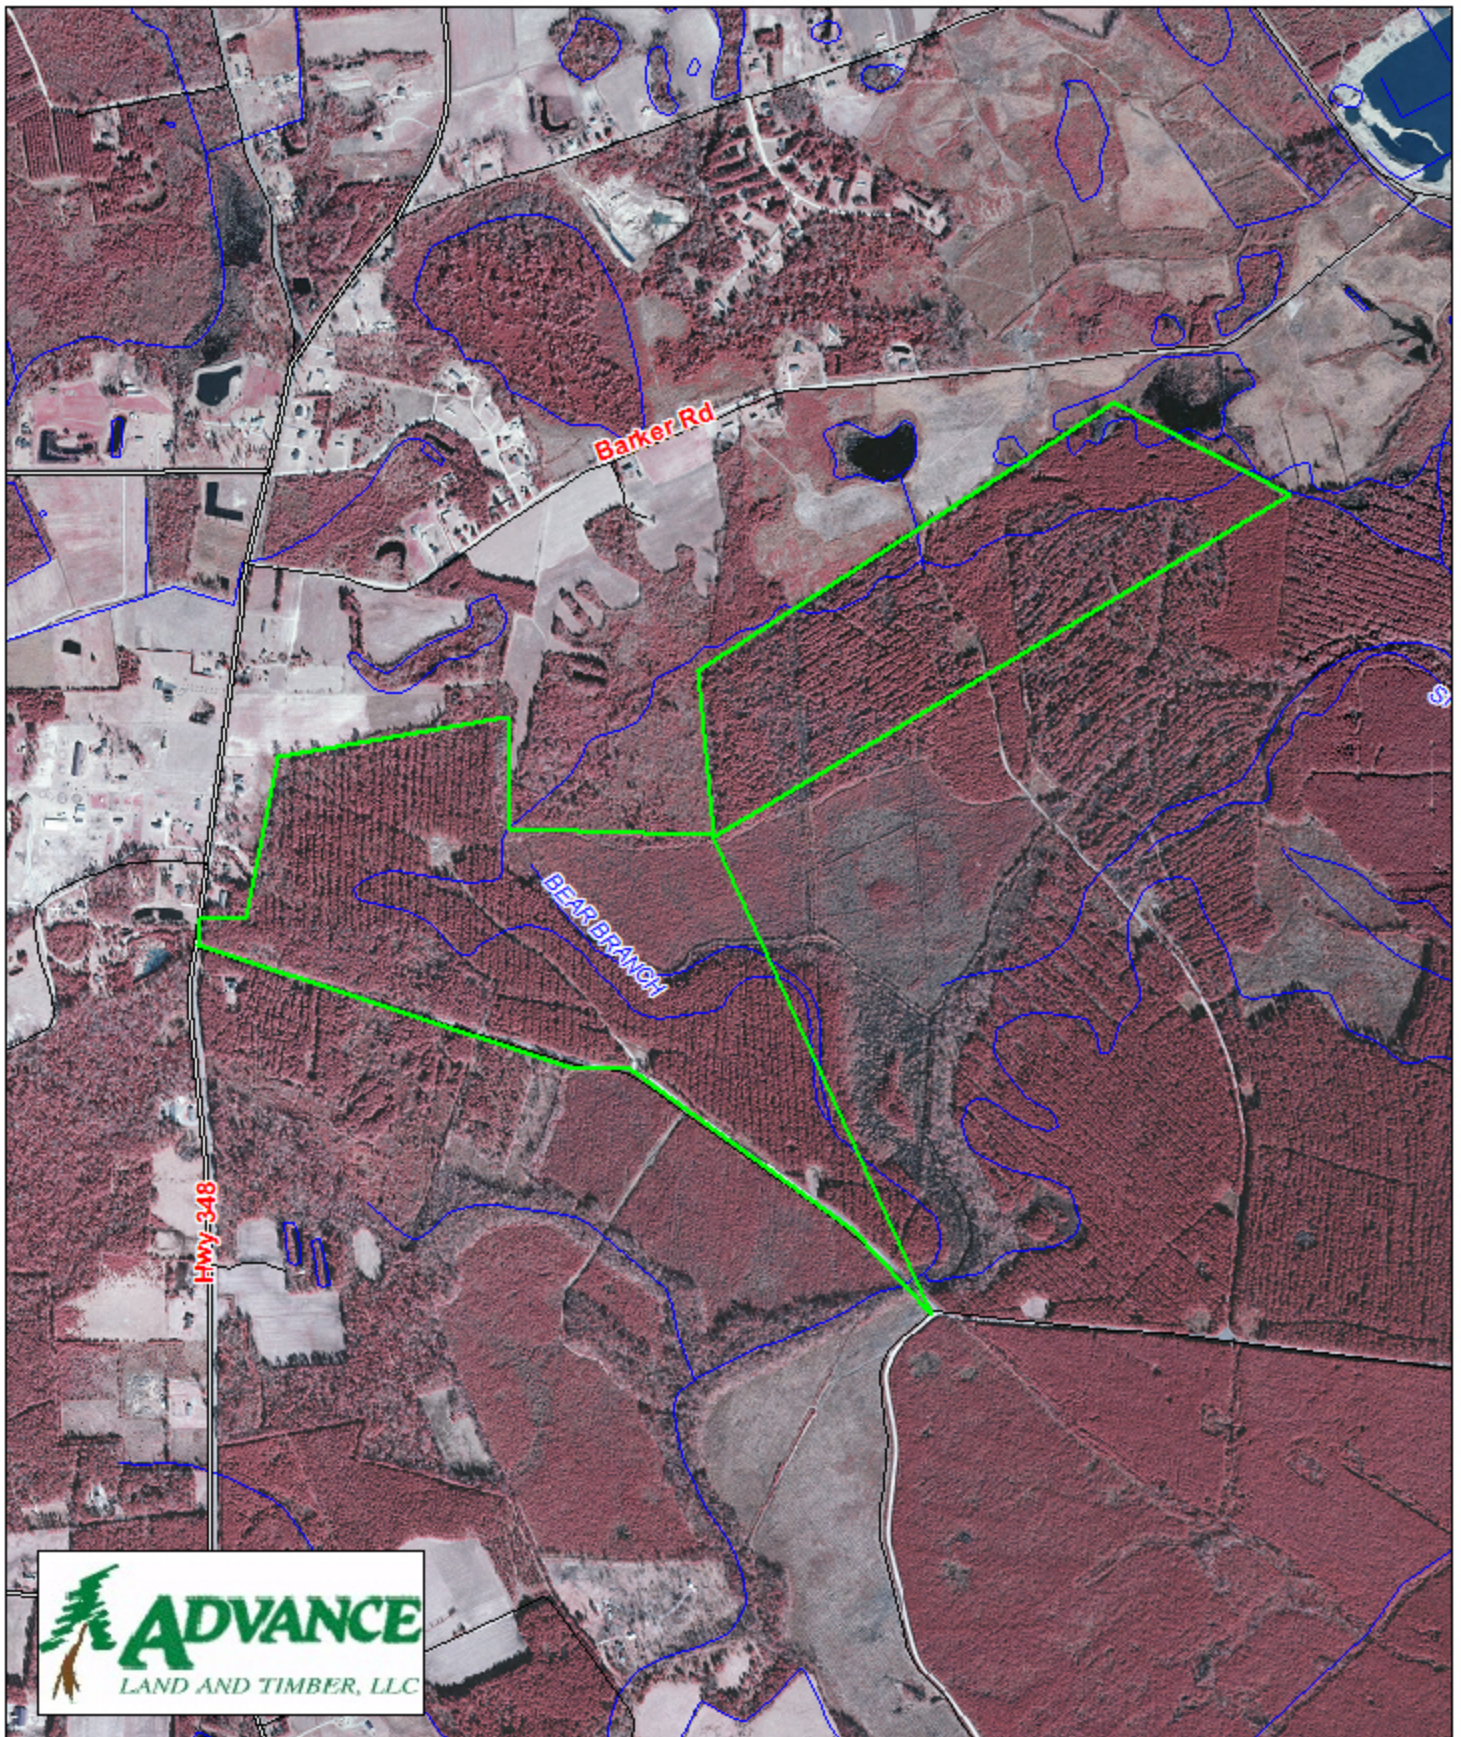

Carolina Station - Parcel O

Horry County, SC

1 inch = 1,320 feet
256.44 +/- acres

The information provided on this map is believed to be accurate and is based on the best information available at this time, however, this information is in no way guaranteed.