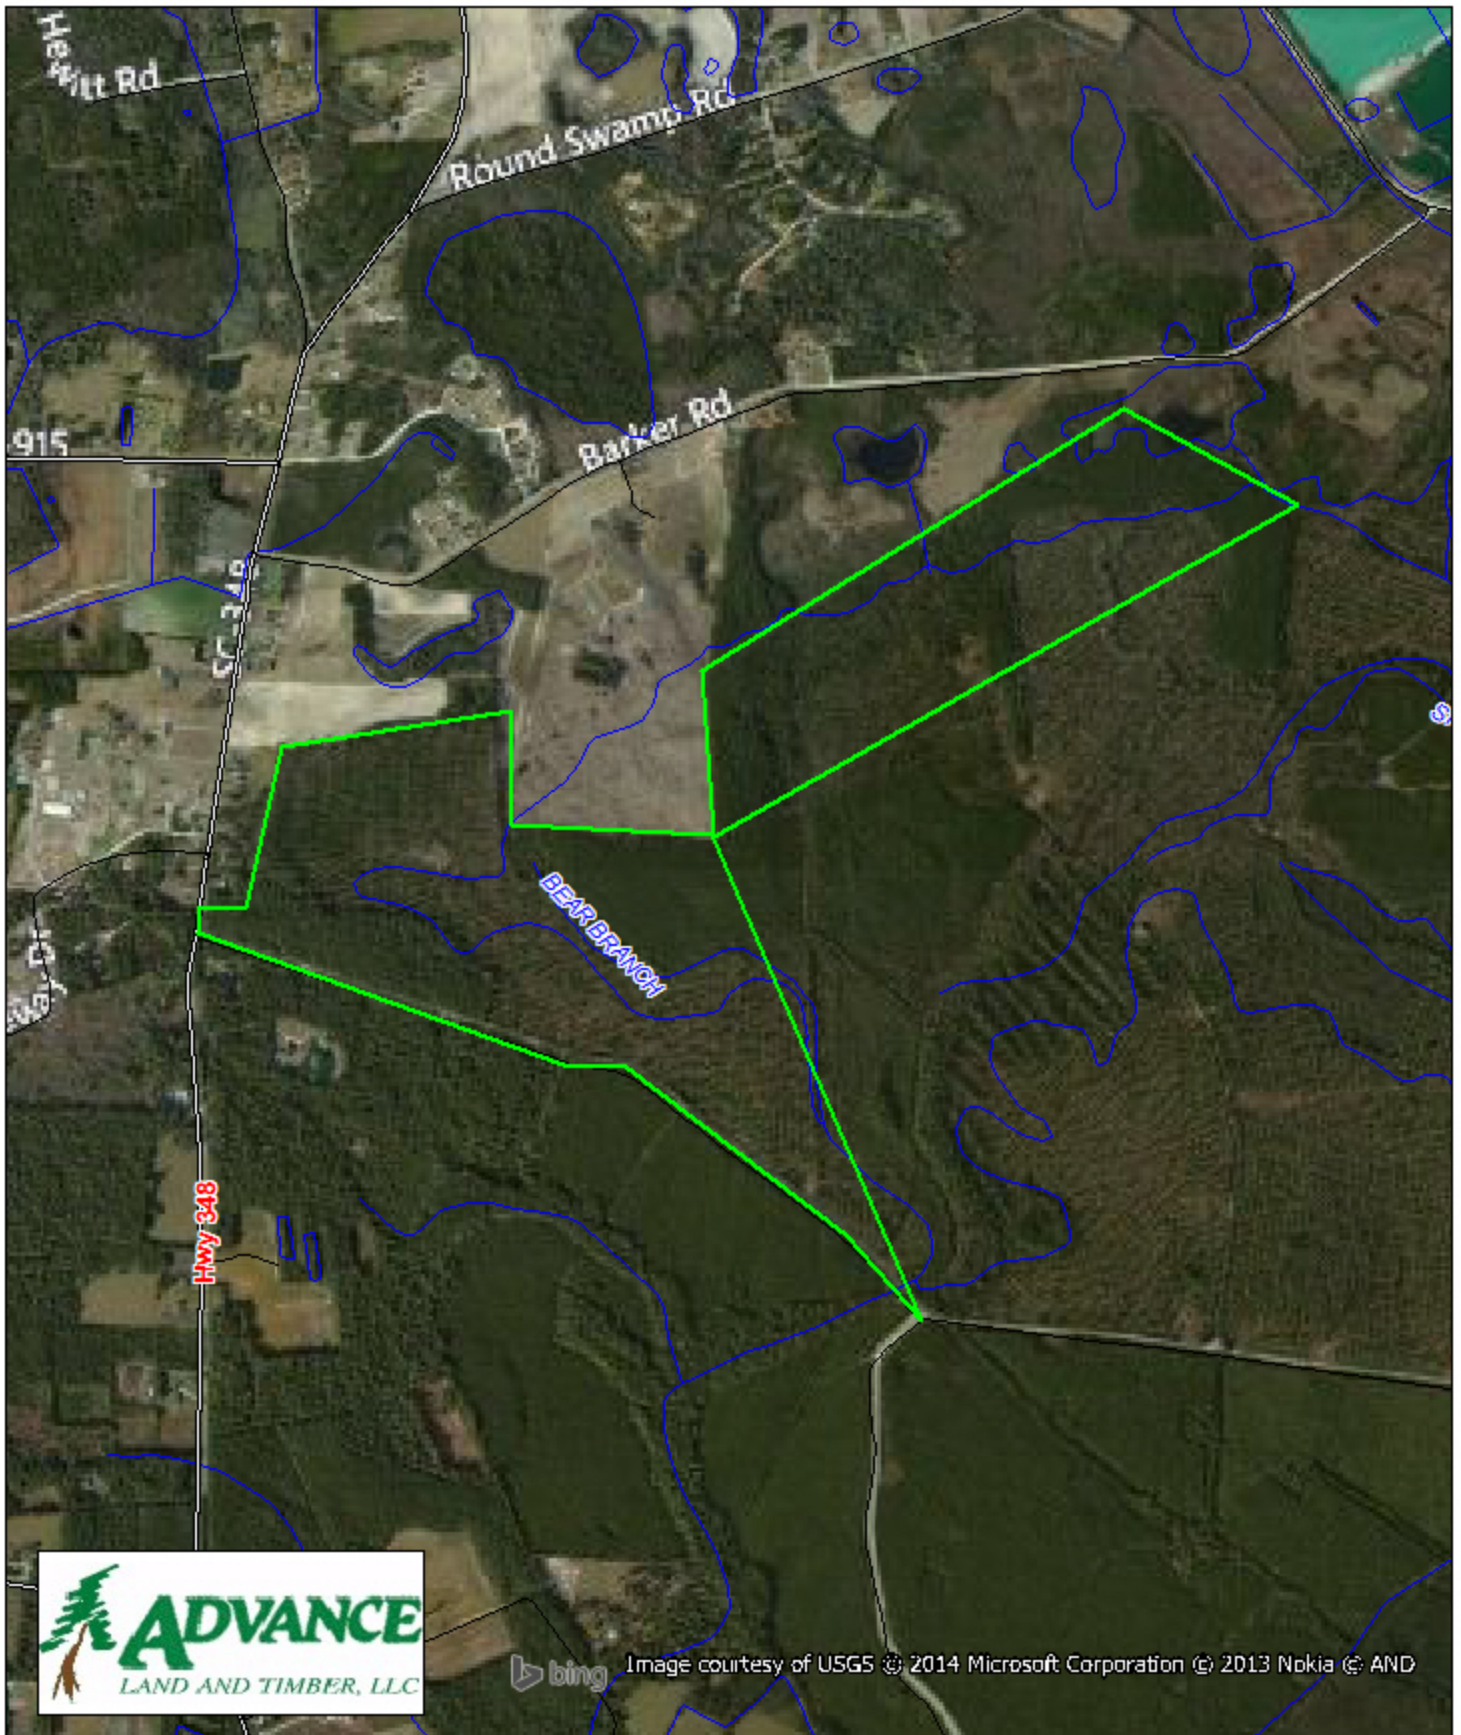

Carolina Station - Parcel O

Horry County, SC

1 inch = 1,320 feet
256.44 +/- acres

Image courtesy of USGS © 2014 Microsoft Corporation © 2013 Nokia © AND