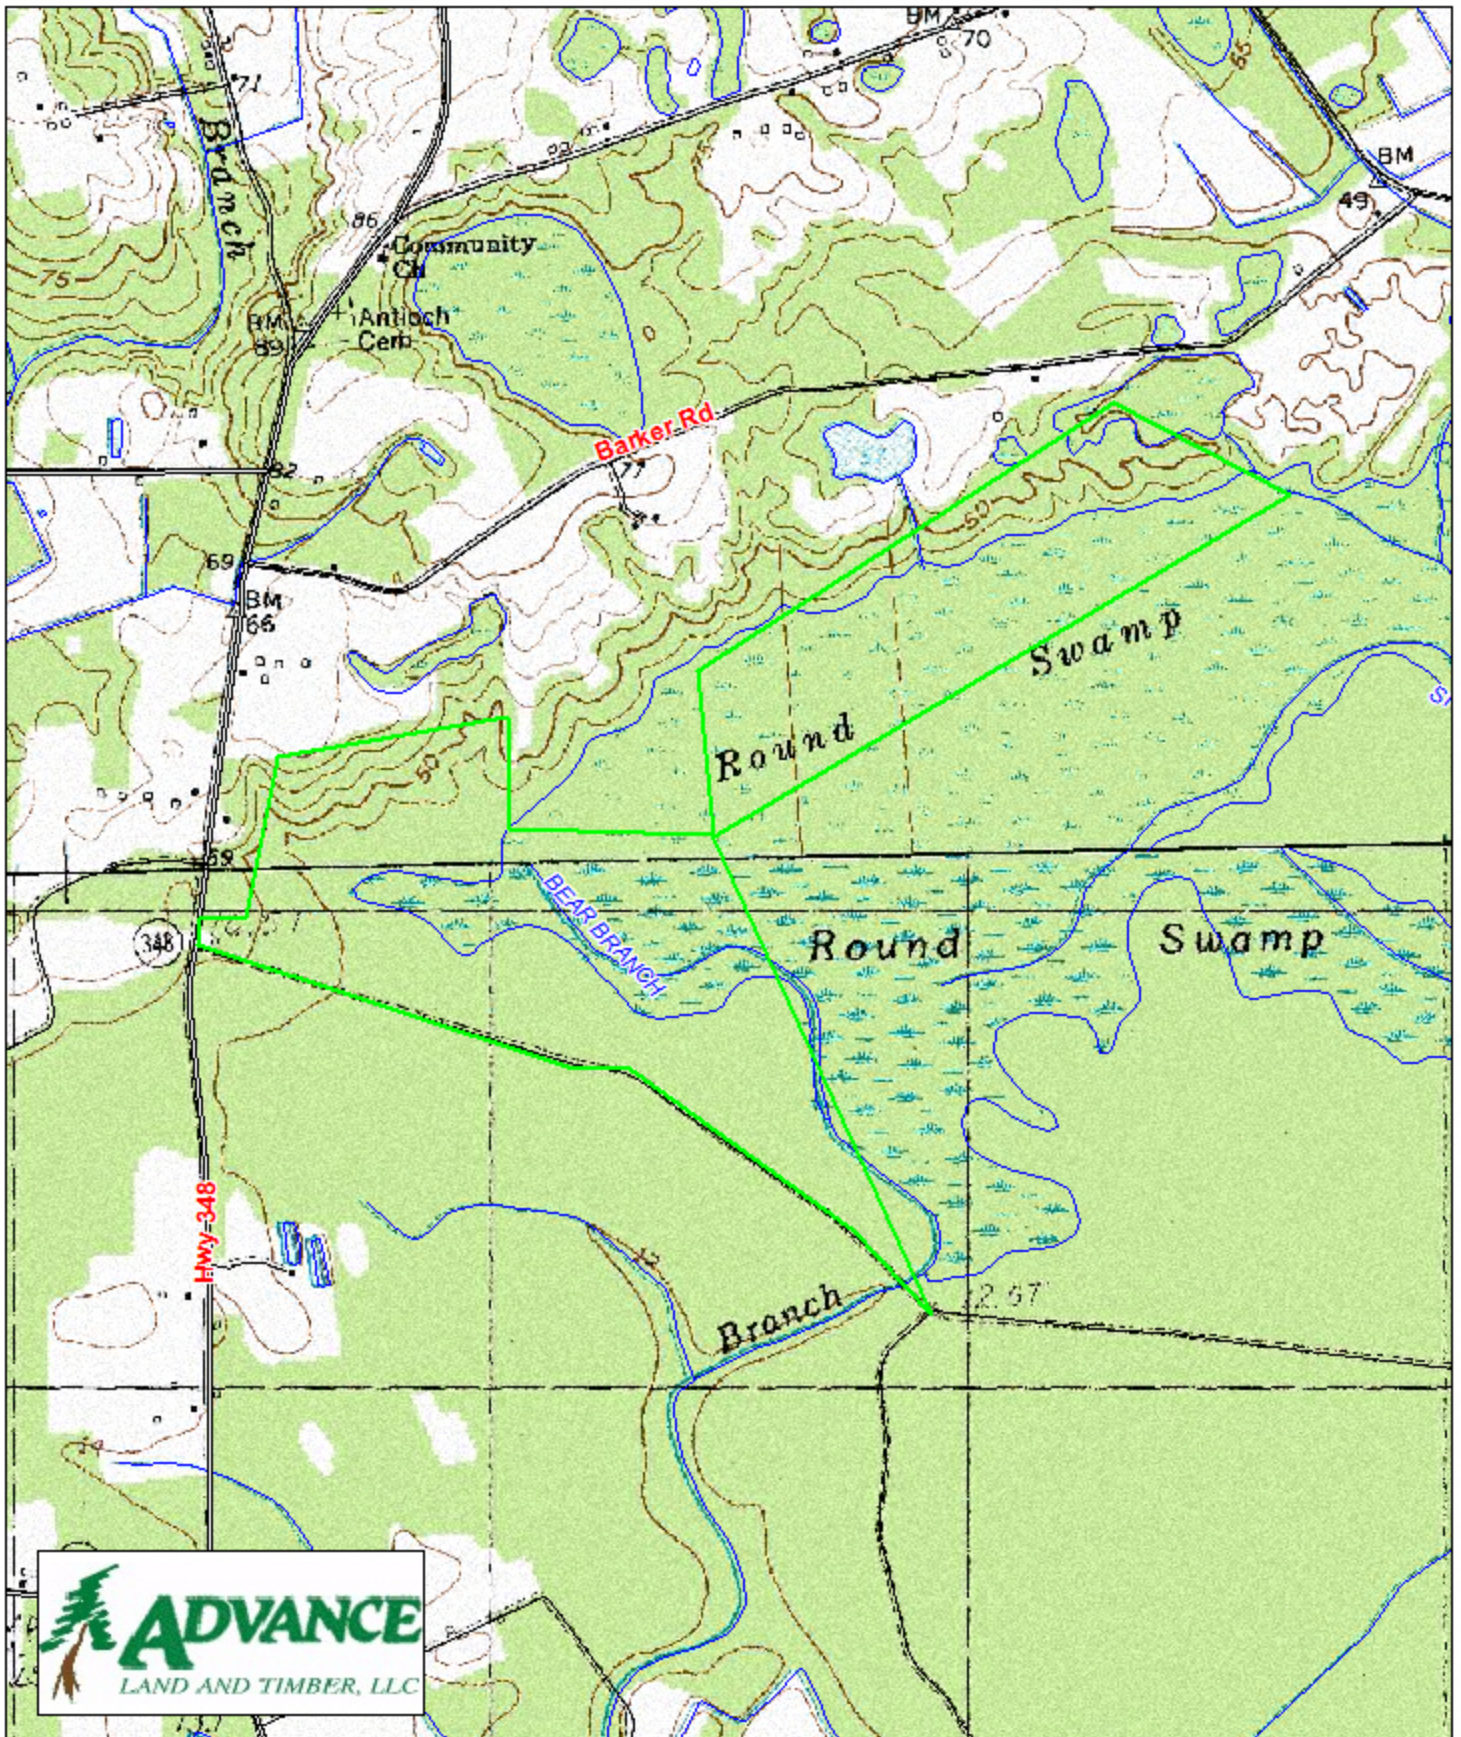

Carolina Station - Parcel O

Horry County, SC

1 inch = 1,320 feet
256.44 +/- acres

The information provided on this map is believed to be accurate and is based on the best information available at this time, however, this information is in no way guaranteed.