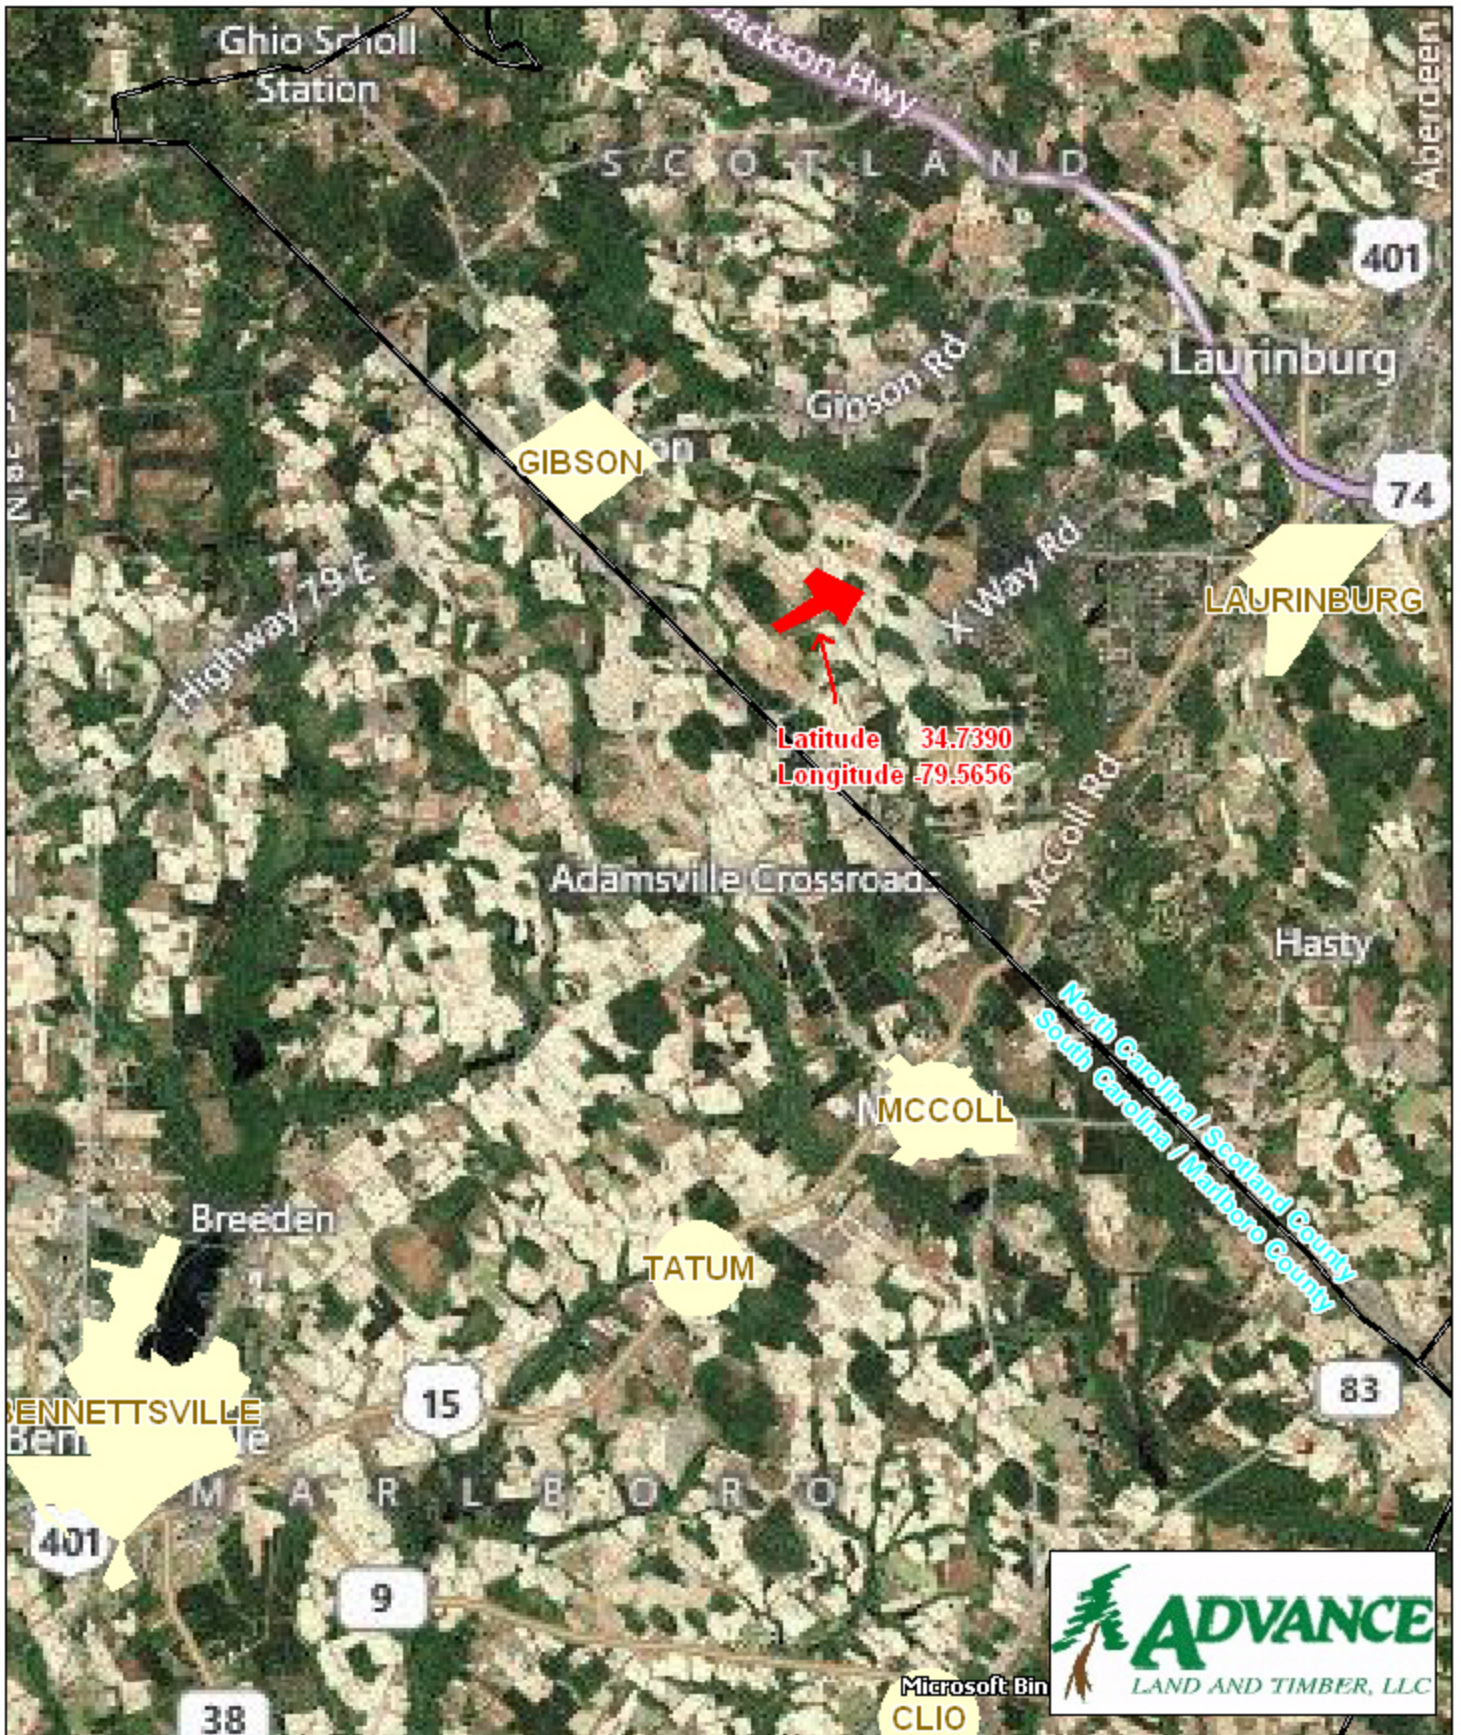

Tract A712 Scotland County, SC

1 inch = 10,000 feet
142 +/- acres

The information provided on this map is believed to be accurate and is based on the best information available at this time, however, this information is in no way guaranteed.