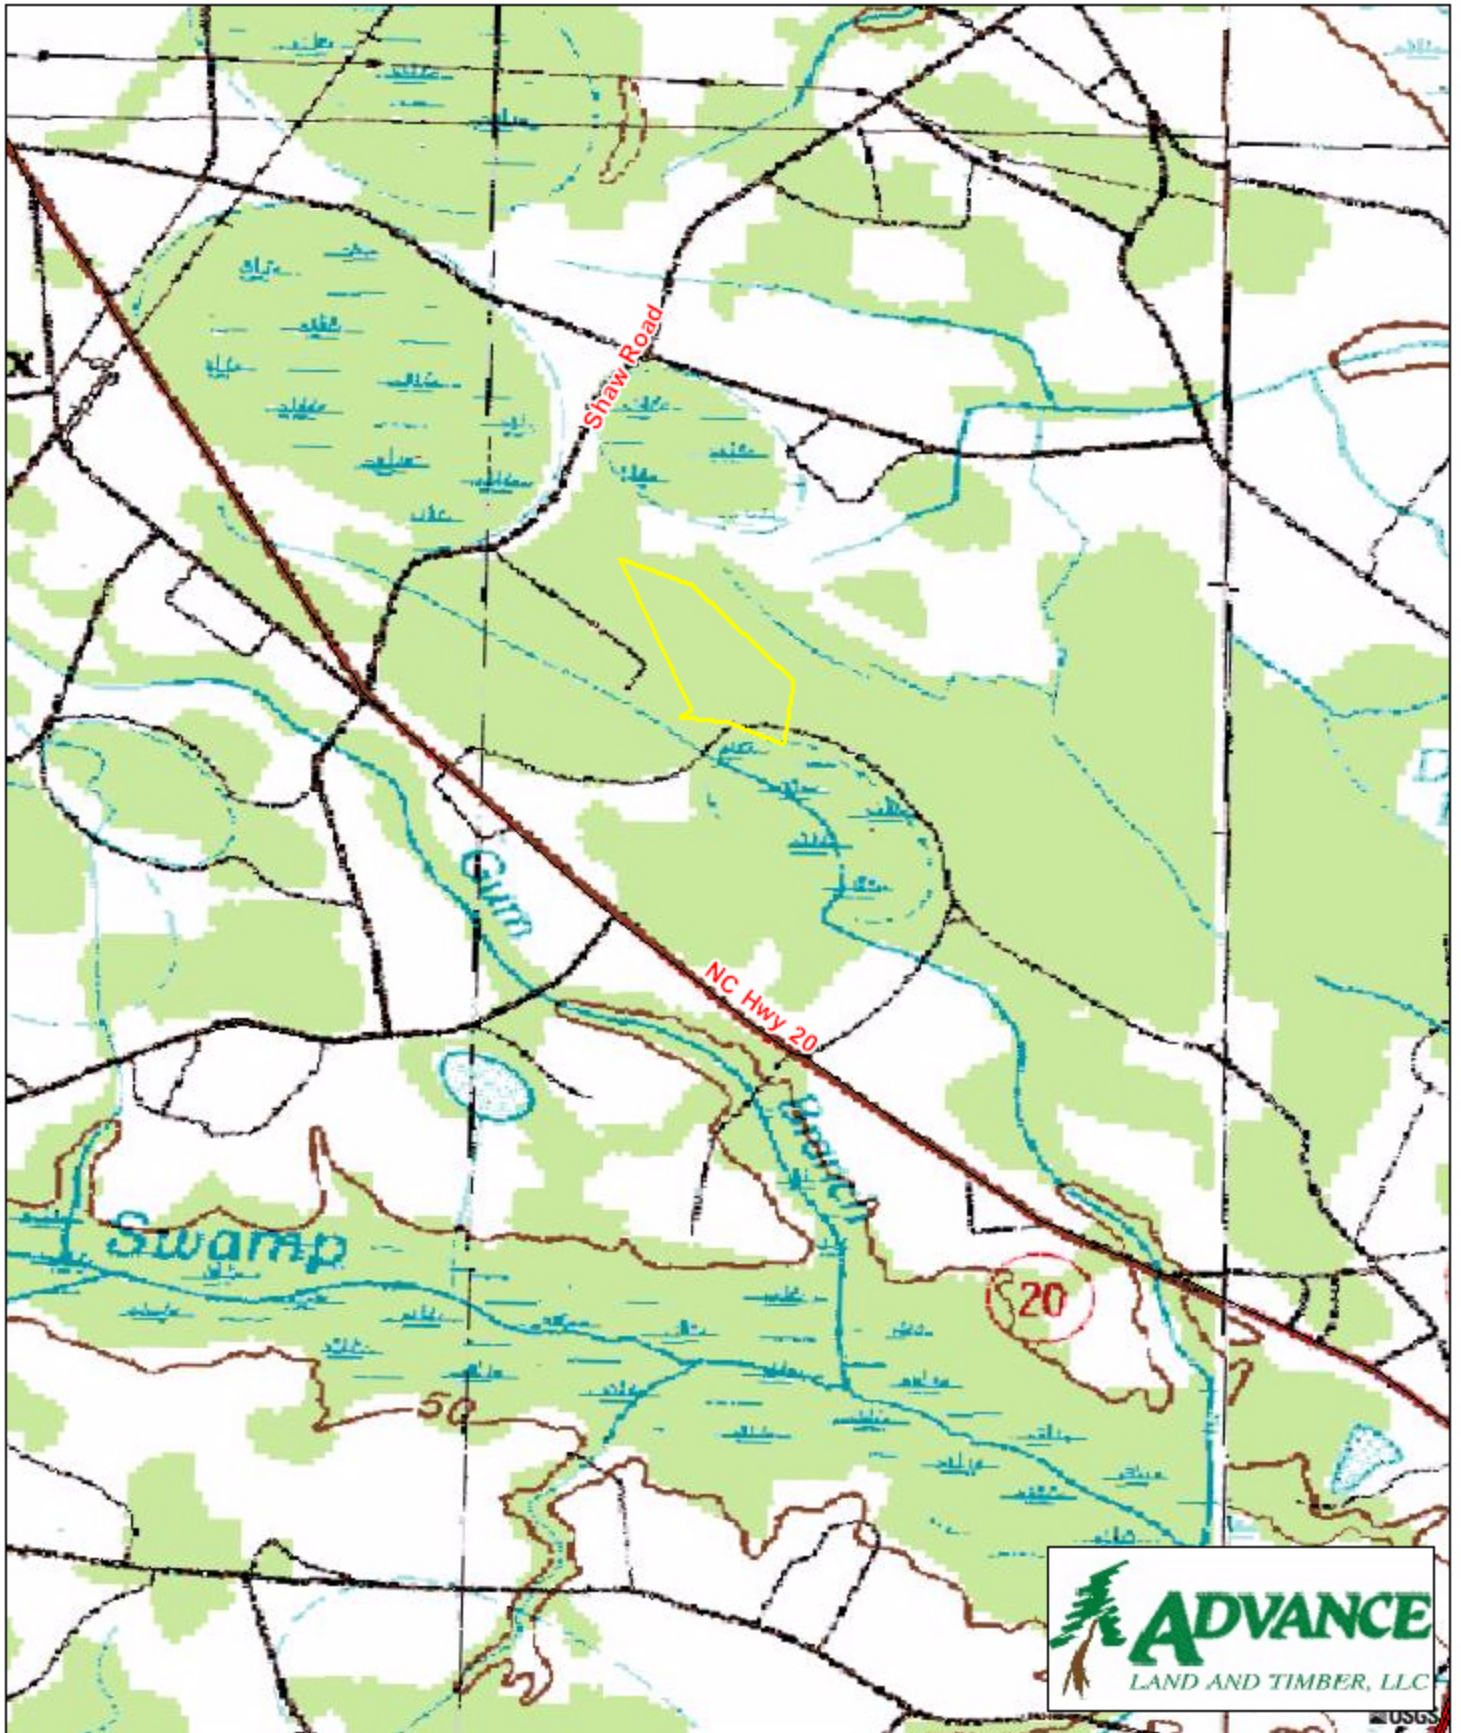

Sterling Tract #60040315

Robeson County, NC

1 inch = 2,400 feet
62.21 +/- acres

The information provided on this map is believed to be accurate and is based on the best information available at this time, however, this information is in no way guaranteed.