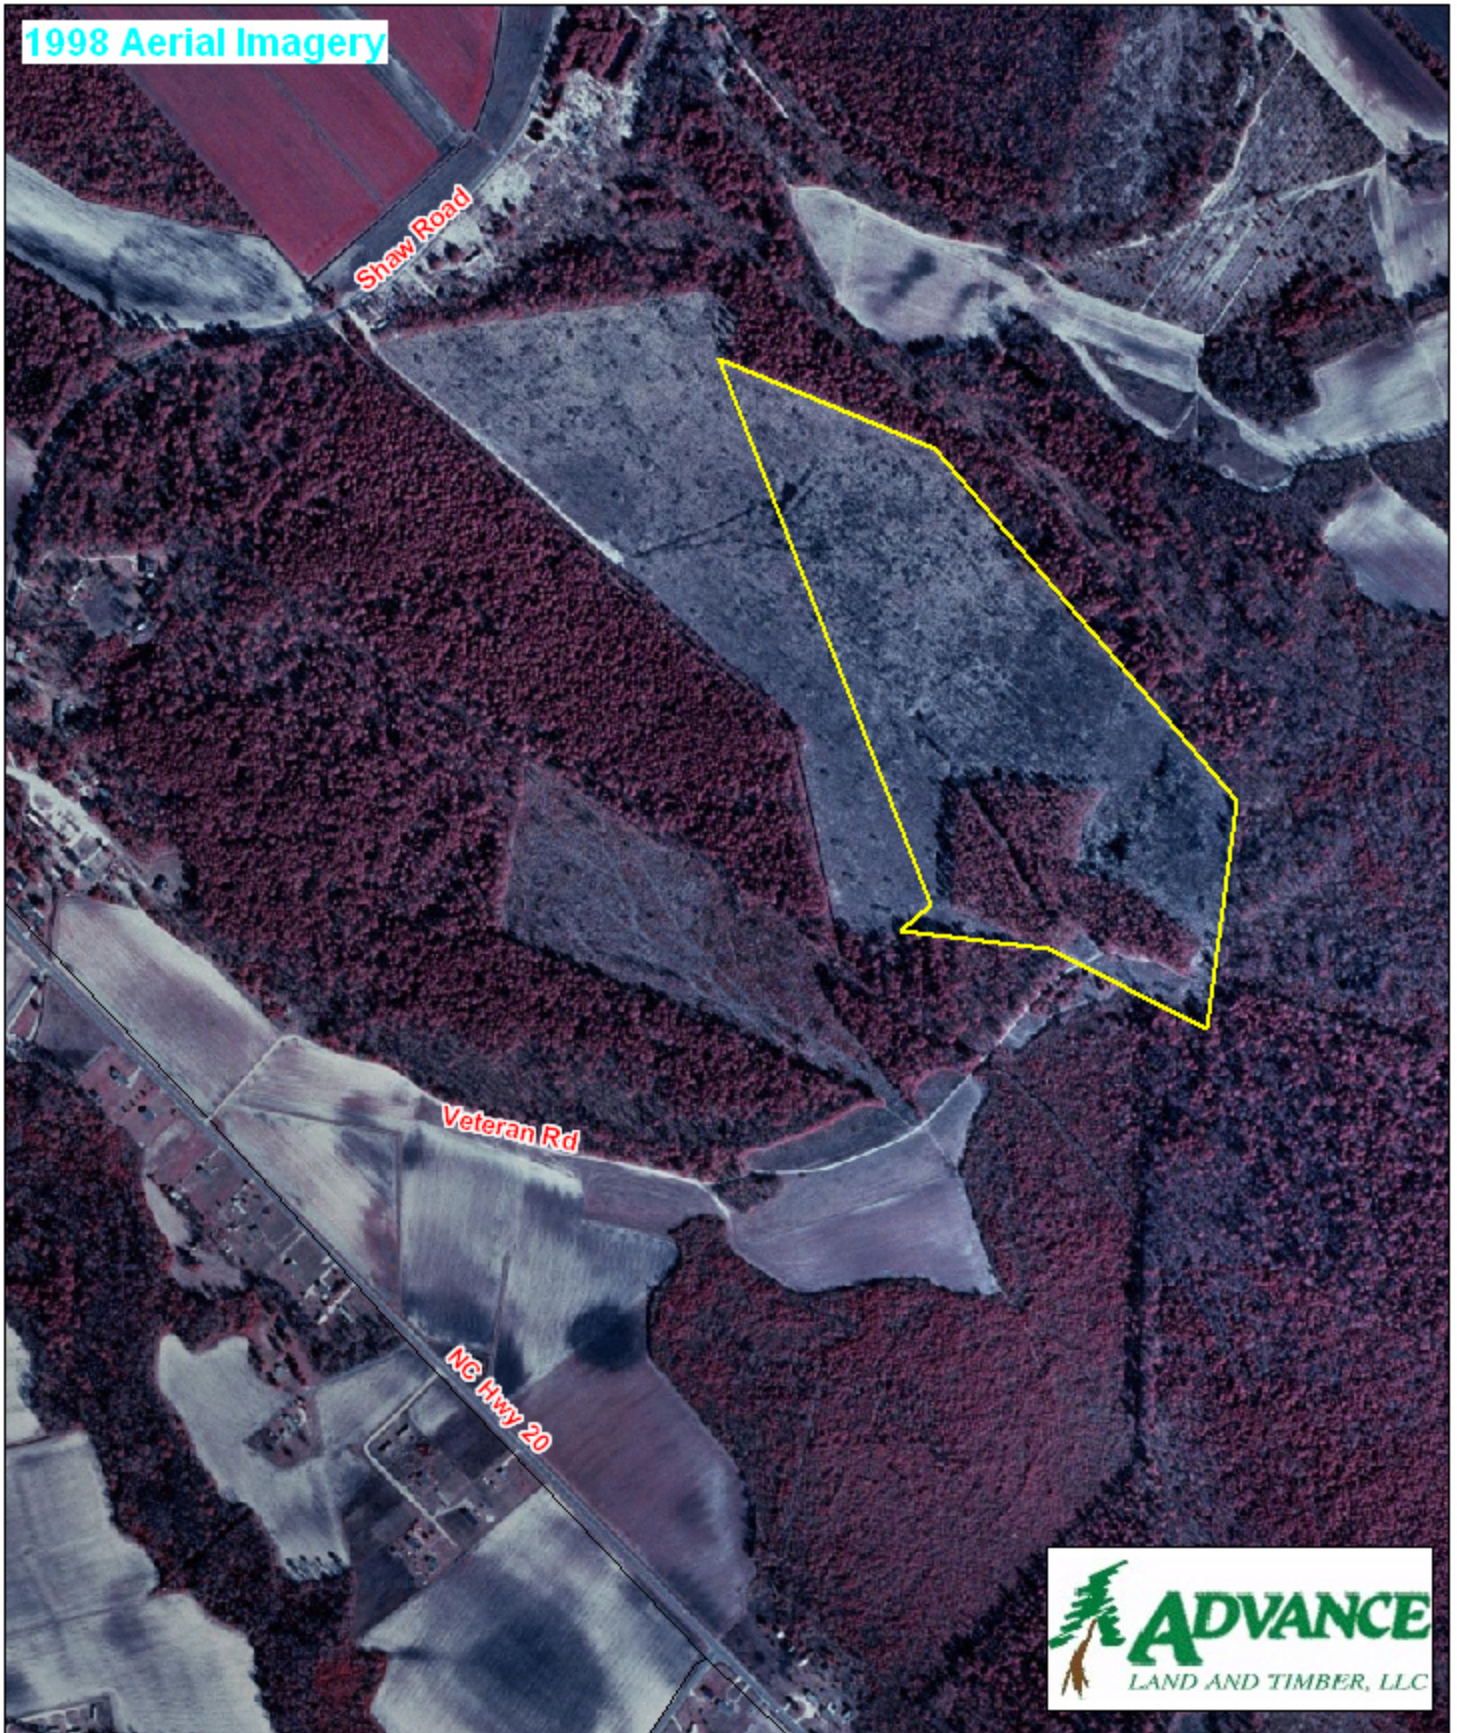

Sterling Tract #60040315

Robeson County, NC

1 inch = 660 feet
62.21 +/- acres

1998 Aerial Imagery

The information provided on this map is believed to be accurate and is based on the best information available at this time, however, this information is in no way guaranteed.