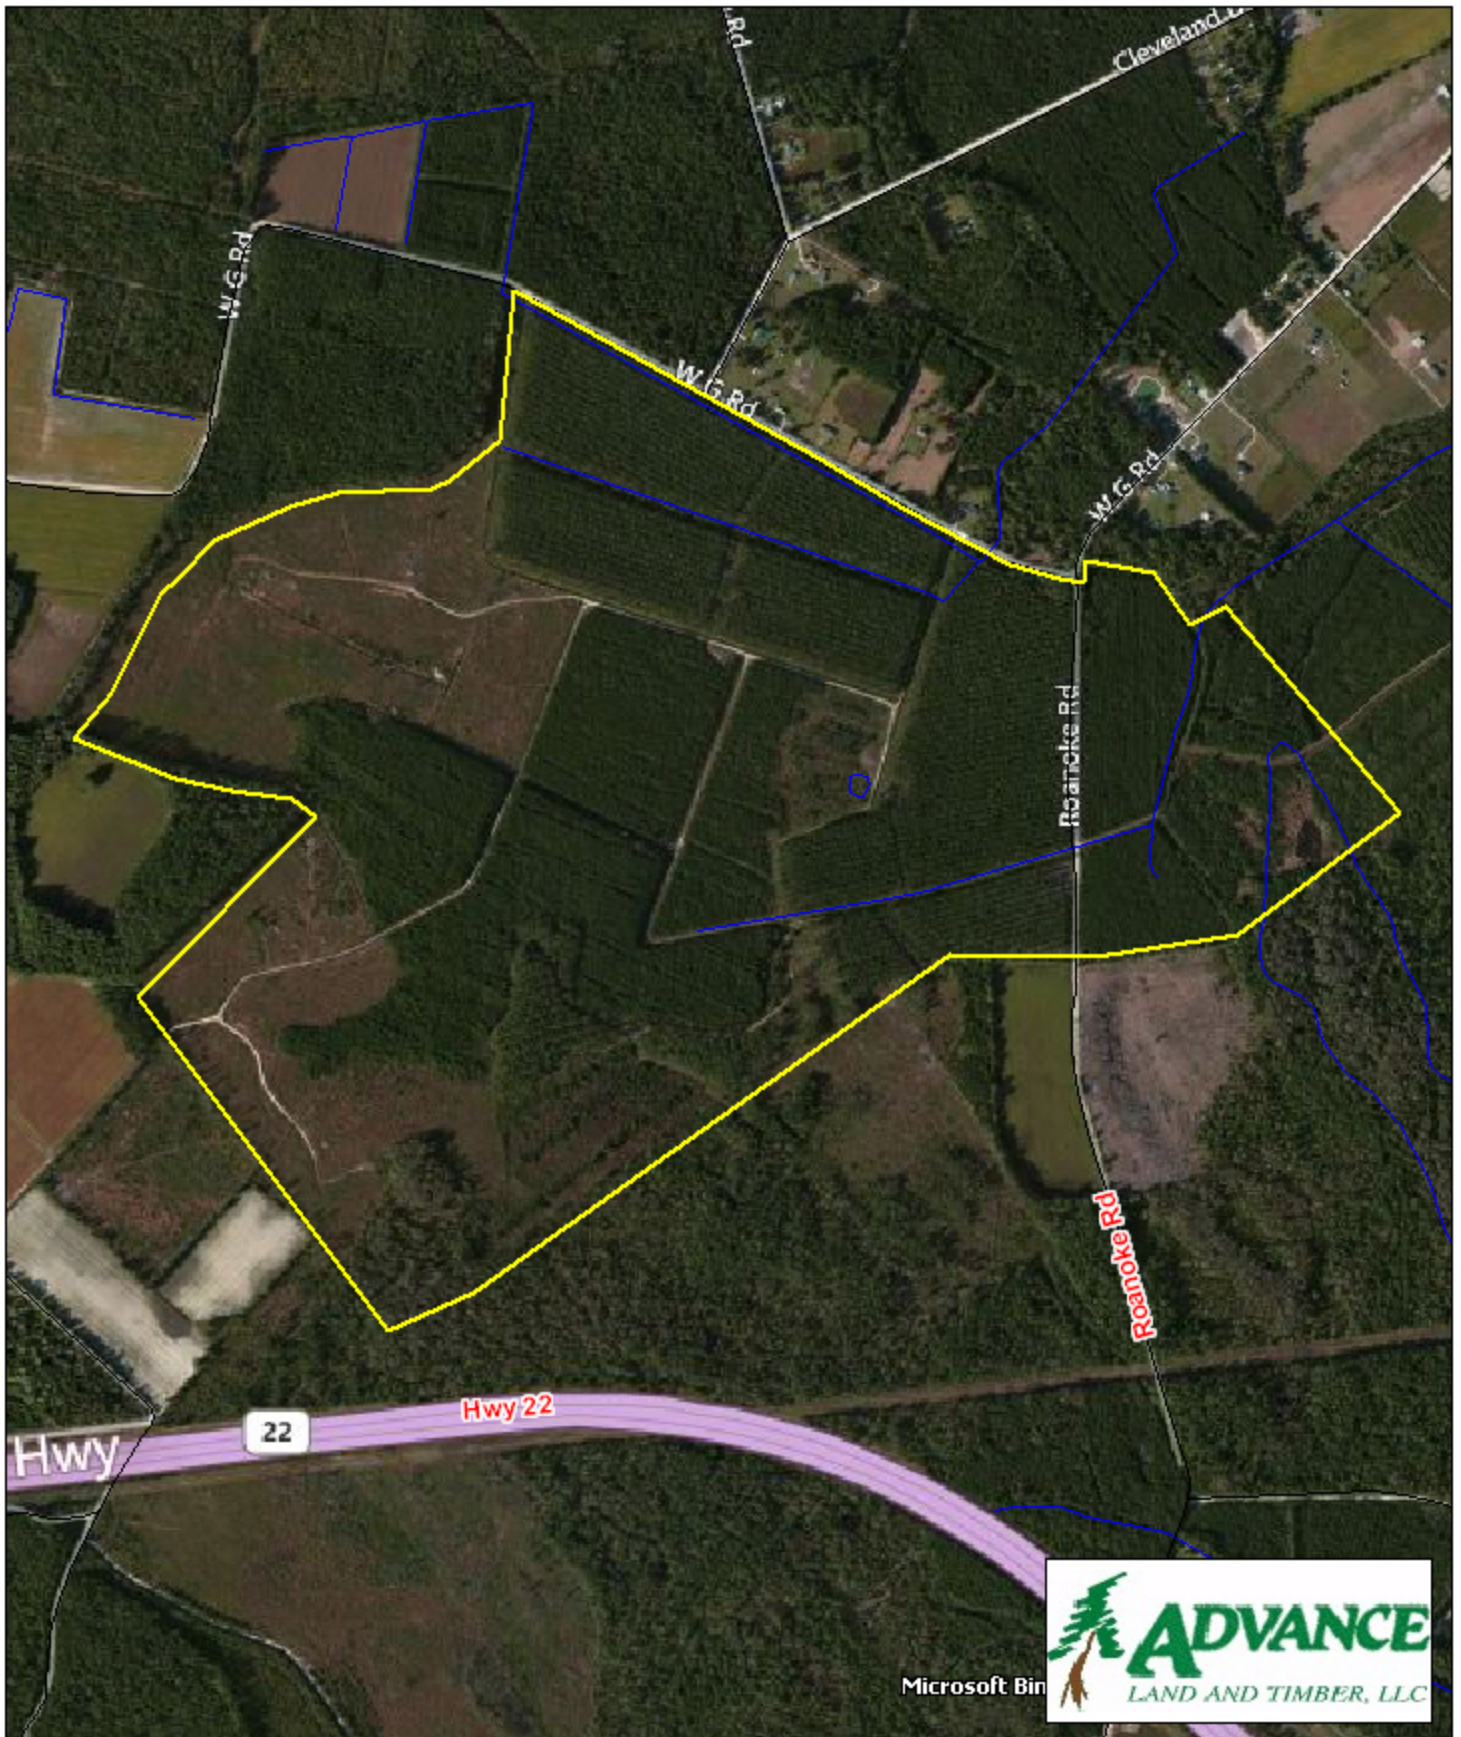

# Tract BC47 - Rodney Graham Horry County, SC

1 inch = 990 feet  
421.9 +/- acres

The information provided on this map is believed to be accurate and is based on the best information available at this time, however, this information is in no way guaranteed.