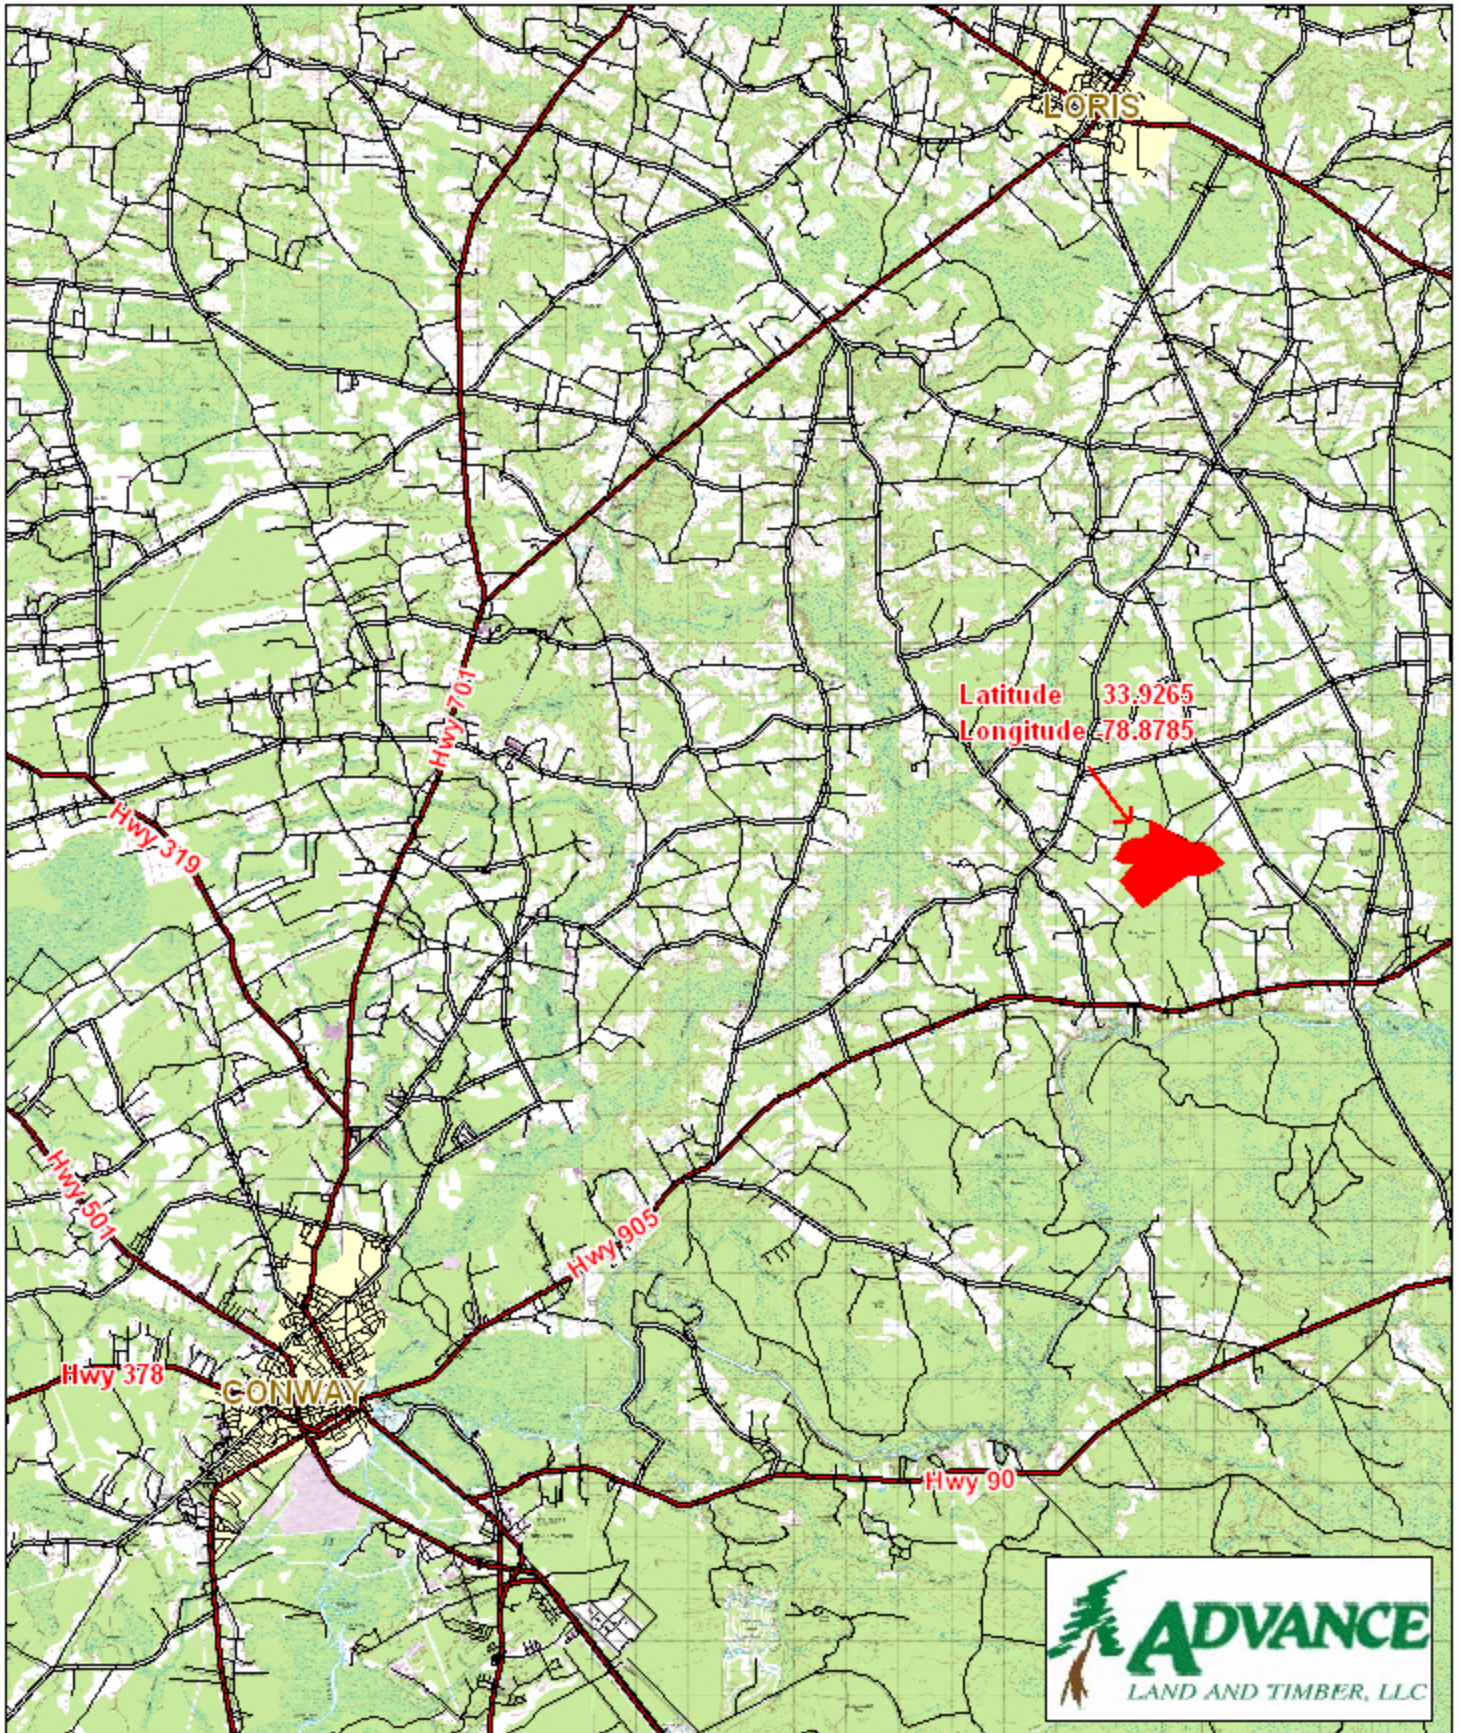

Tract BC47 - Rodney Graham Horry County, SC

1 inch = 12,000 feet
421.90 +/- acres

The information provided on this map is believed to be accurate and is based on the best information available at this time, however, this information is in no way guaranteed.