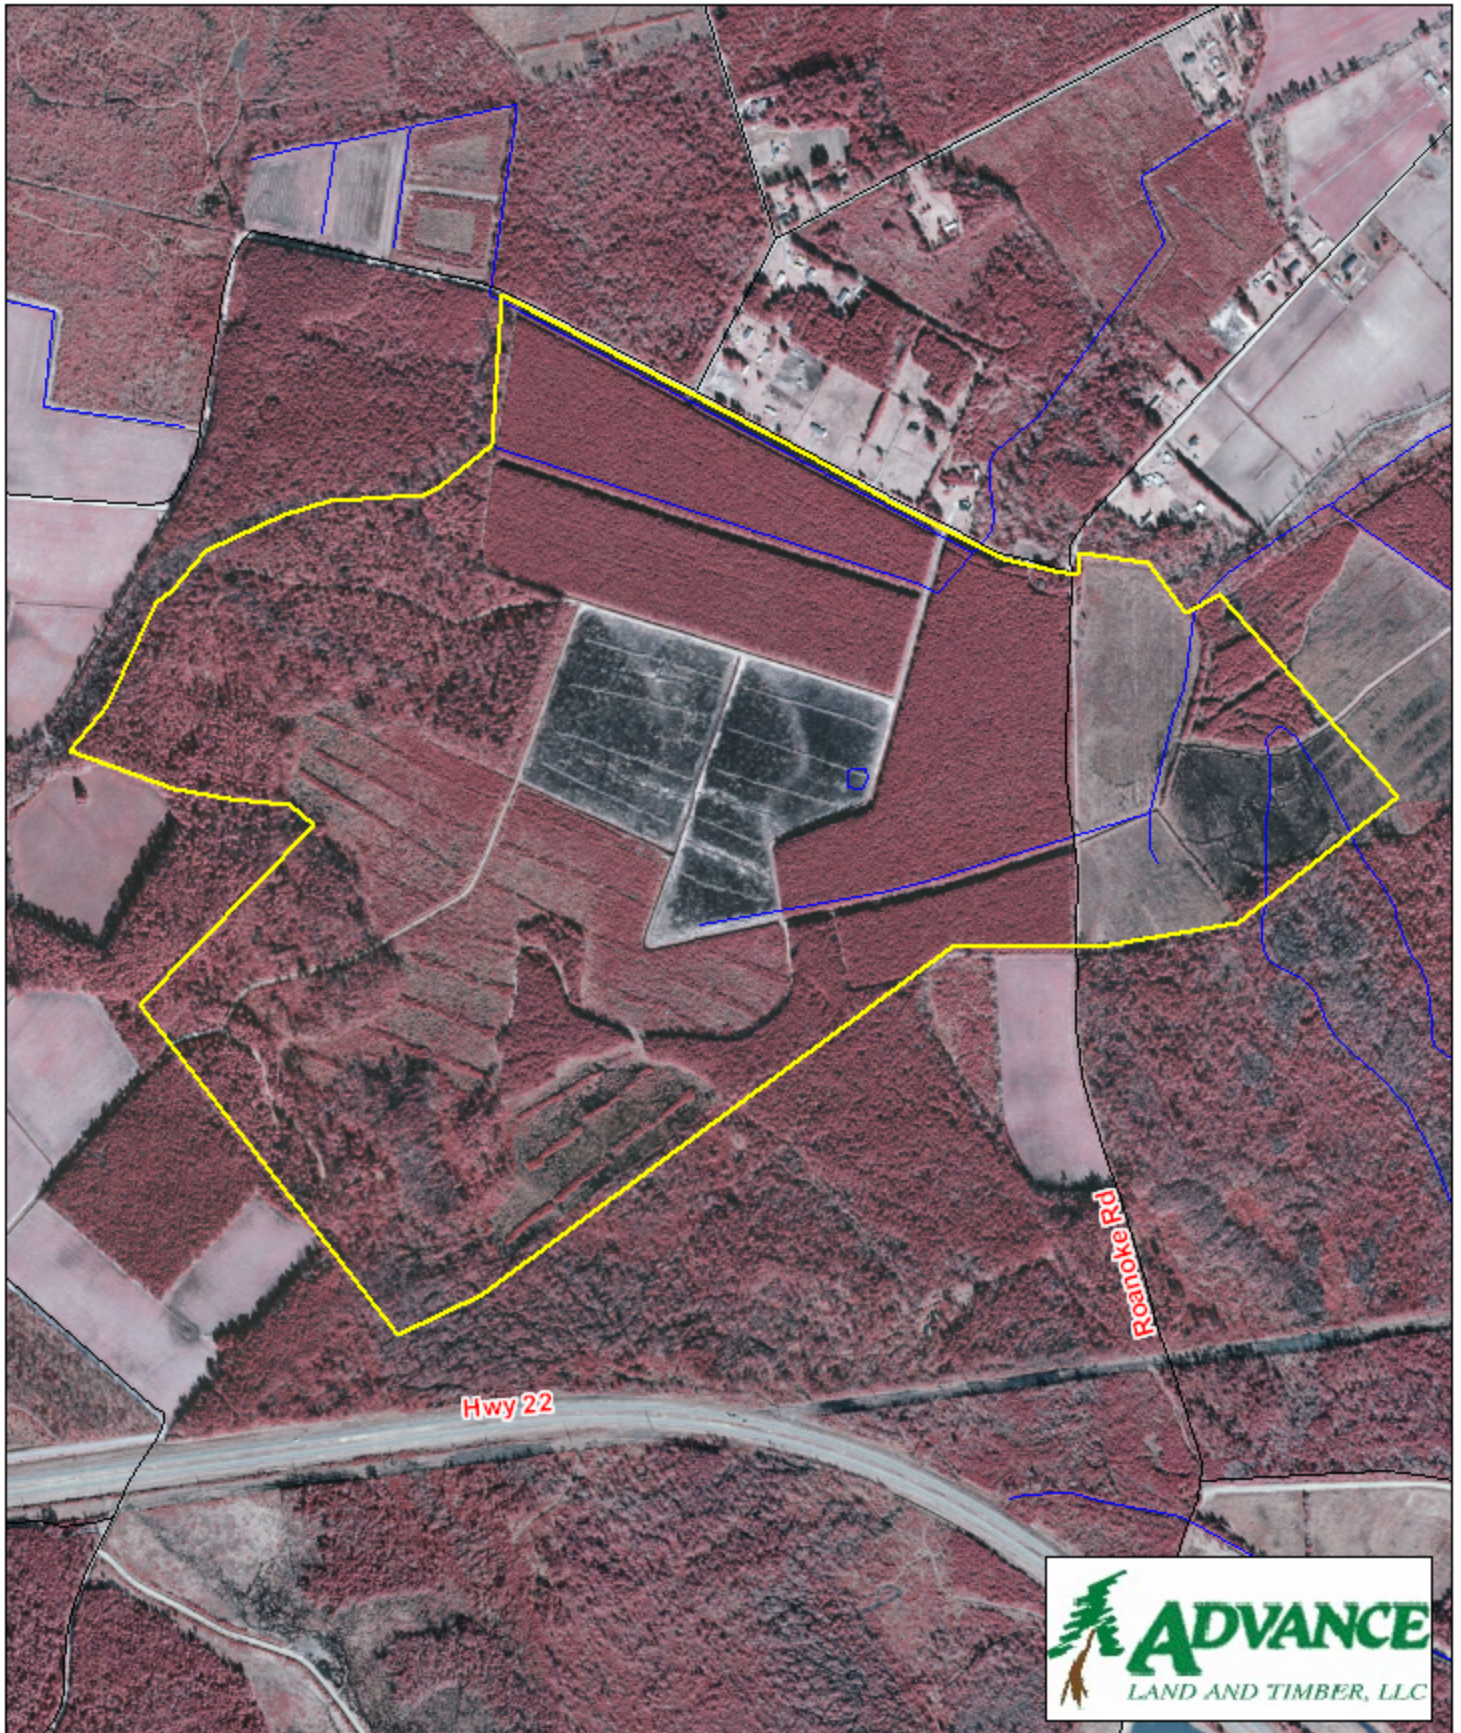

# Tract BC47 - Rodney Graham Horry County, SC

1 inch = 990 feet  
421.9 +/- acres

The information provided on this map is believed to be accurate and is based on the best information available at this time, however, this information is in no way guaranteed.