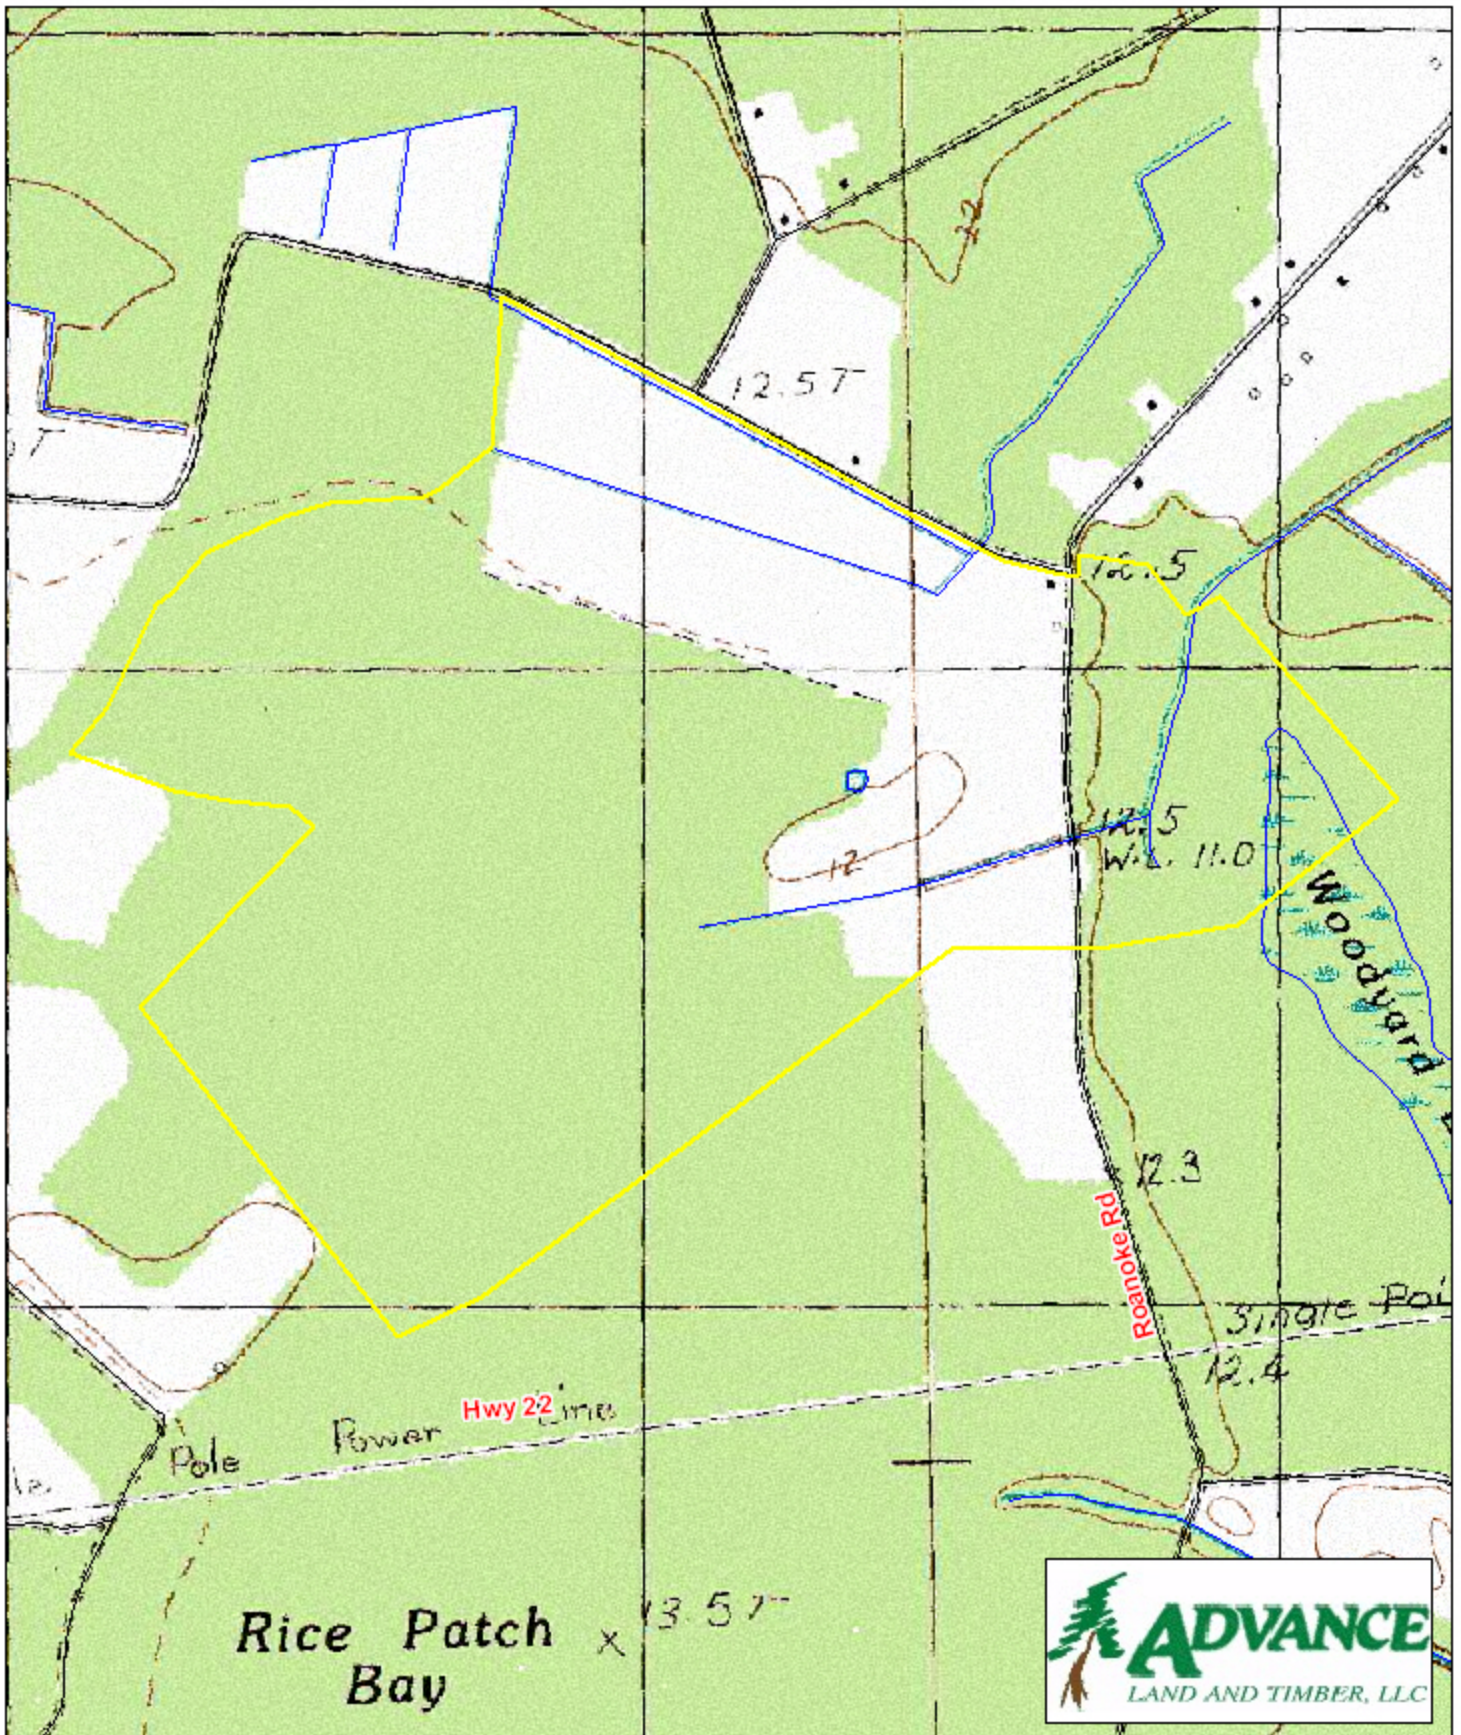

# Tract BC47 - Rodney Graham Horry County, SC

1 inch = 990 feet  
421.9 +/- acres

The information provided on this map is believed to be accurate and is based on the best information available at this time, however, this information is in no way guaranteed.