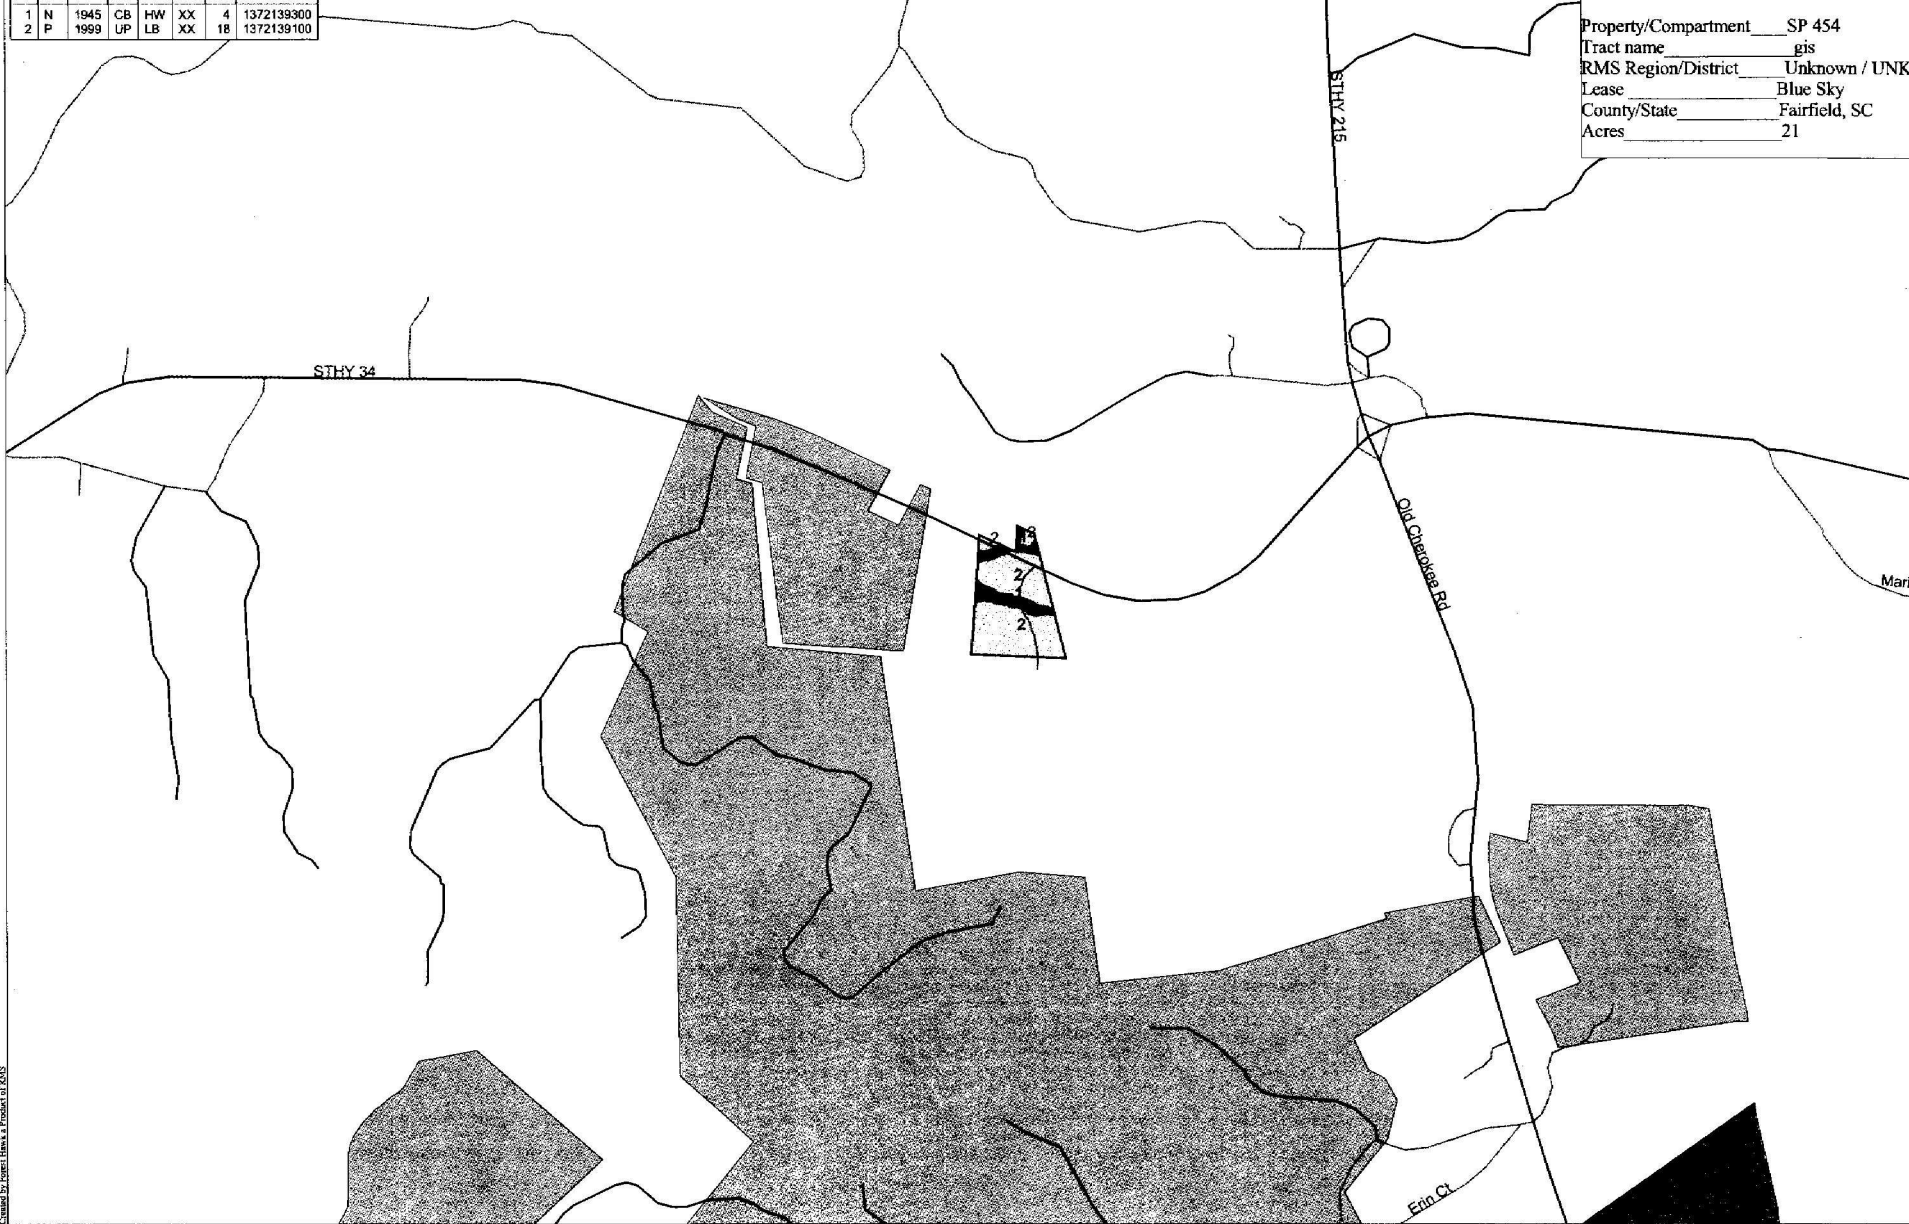

1	N	1945	CB	HW	XX	4	1372139300
2	P	1999	UP	LB	XX	18	1372139100

Property/Compartment ___ SP 454
 Tract name _____ gis
 RMS Region/District ___ Unknown / UNK
 Lease _____ Blue Sky
 County/State _____ Fairfield, SC
 Acres _____ 21

Scanned by Forest Hawk, a Product of RMS

1:15840