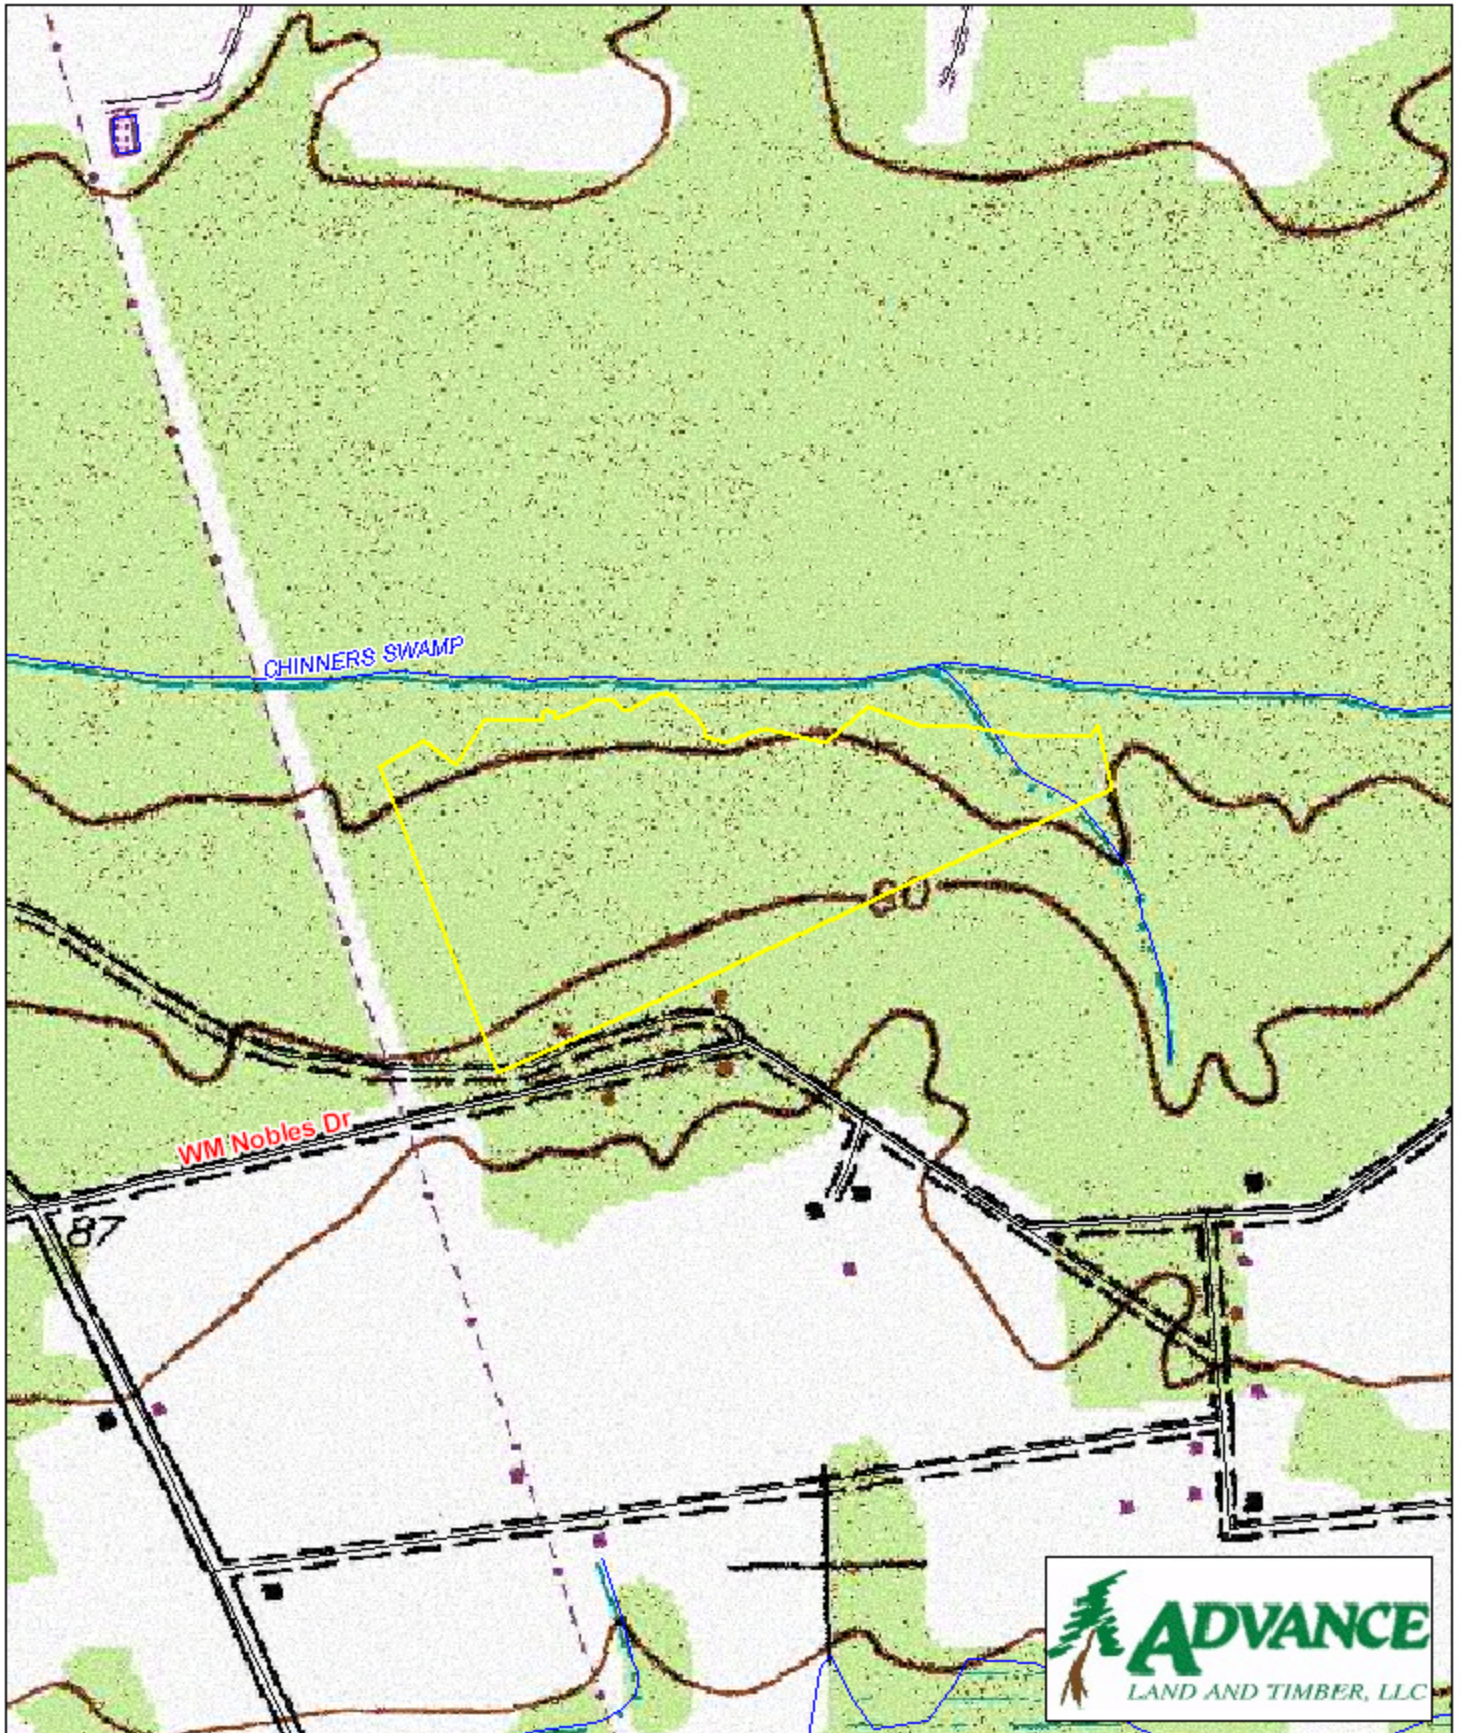

Tract BC41 - Dogbluff 22 Horry County, SC

1 inch = 660 feet
44.0 +/- acres

The information provided on this map is believed to be accurate and is based on the best information available at this time, however, this information is in no way guaranteed.