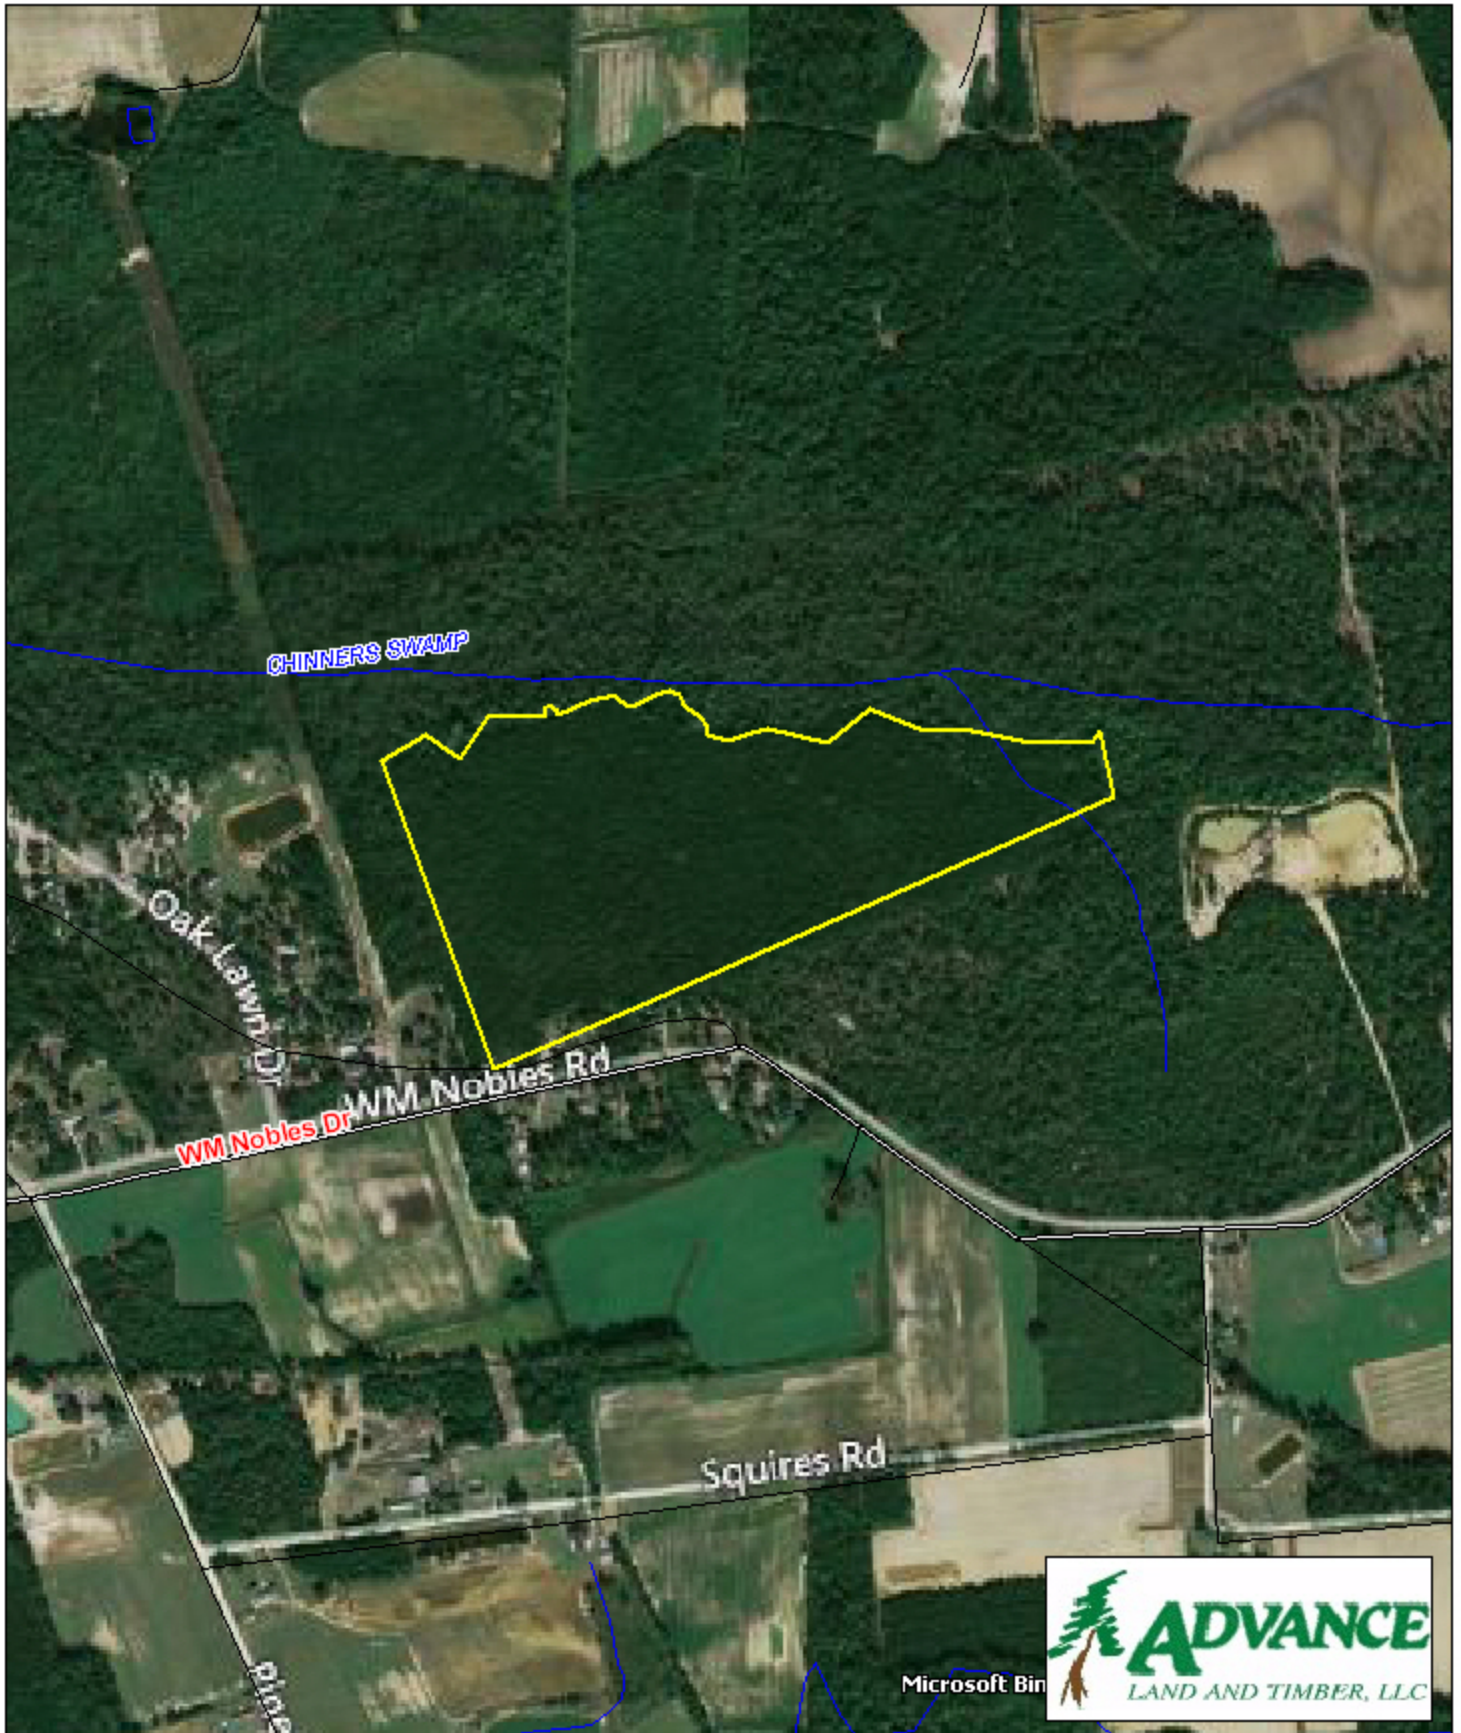

Tract BC41 - Dogbluff 22 Horry County, SC

1 inch = 660 feet
44.0 +/- acres

Microsoft Bin

The information provided on this map is believed to be accurate and is based on the best information available at this time, however, this information is in no way guaranteed.