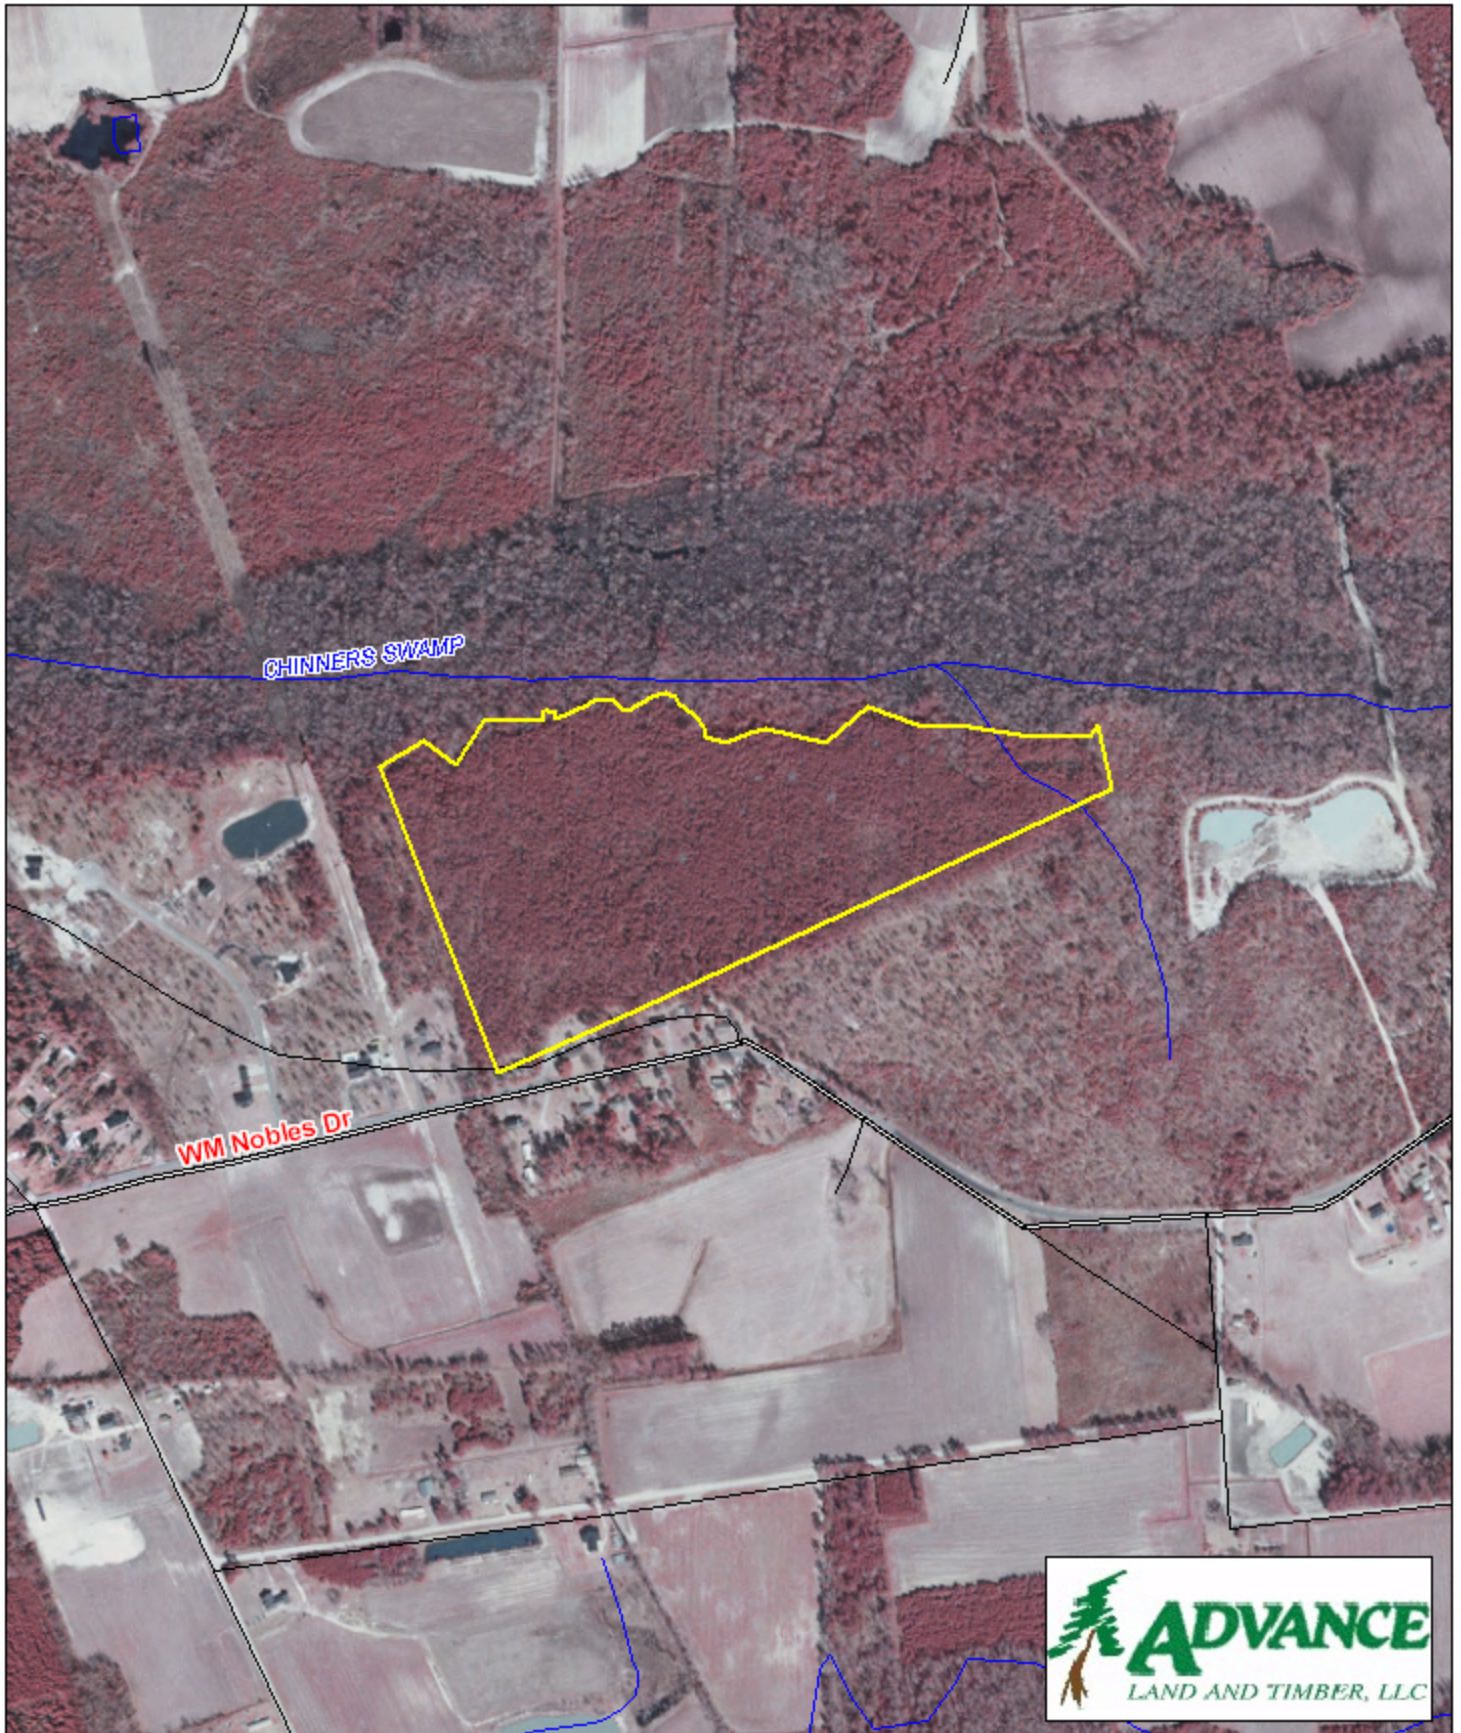

# Tract BC41 - Dogbluff 22 Horry County, SC

1 inch = 660 feet  
44.0 +/- acres

The information provided on this map is believed to be accurate and is based on the best information available at this time, however, this information is in no way guaranteed.