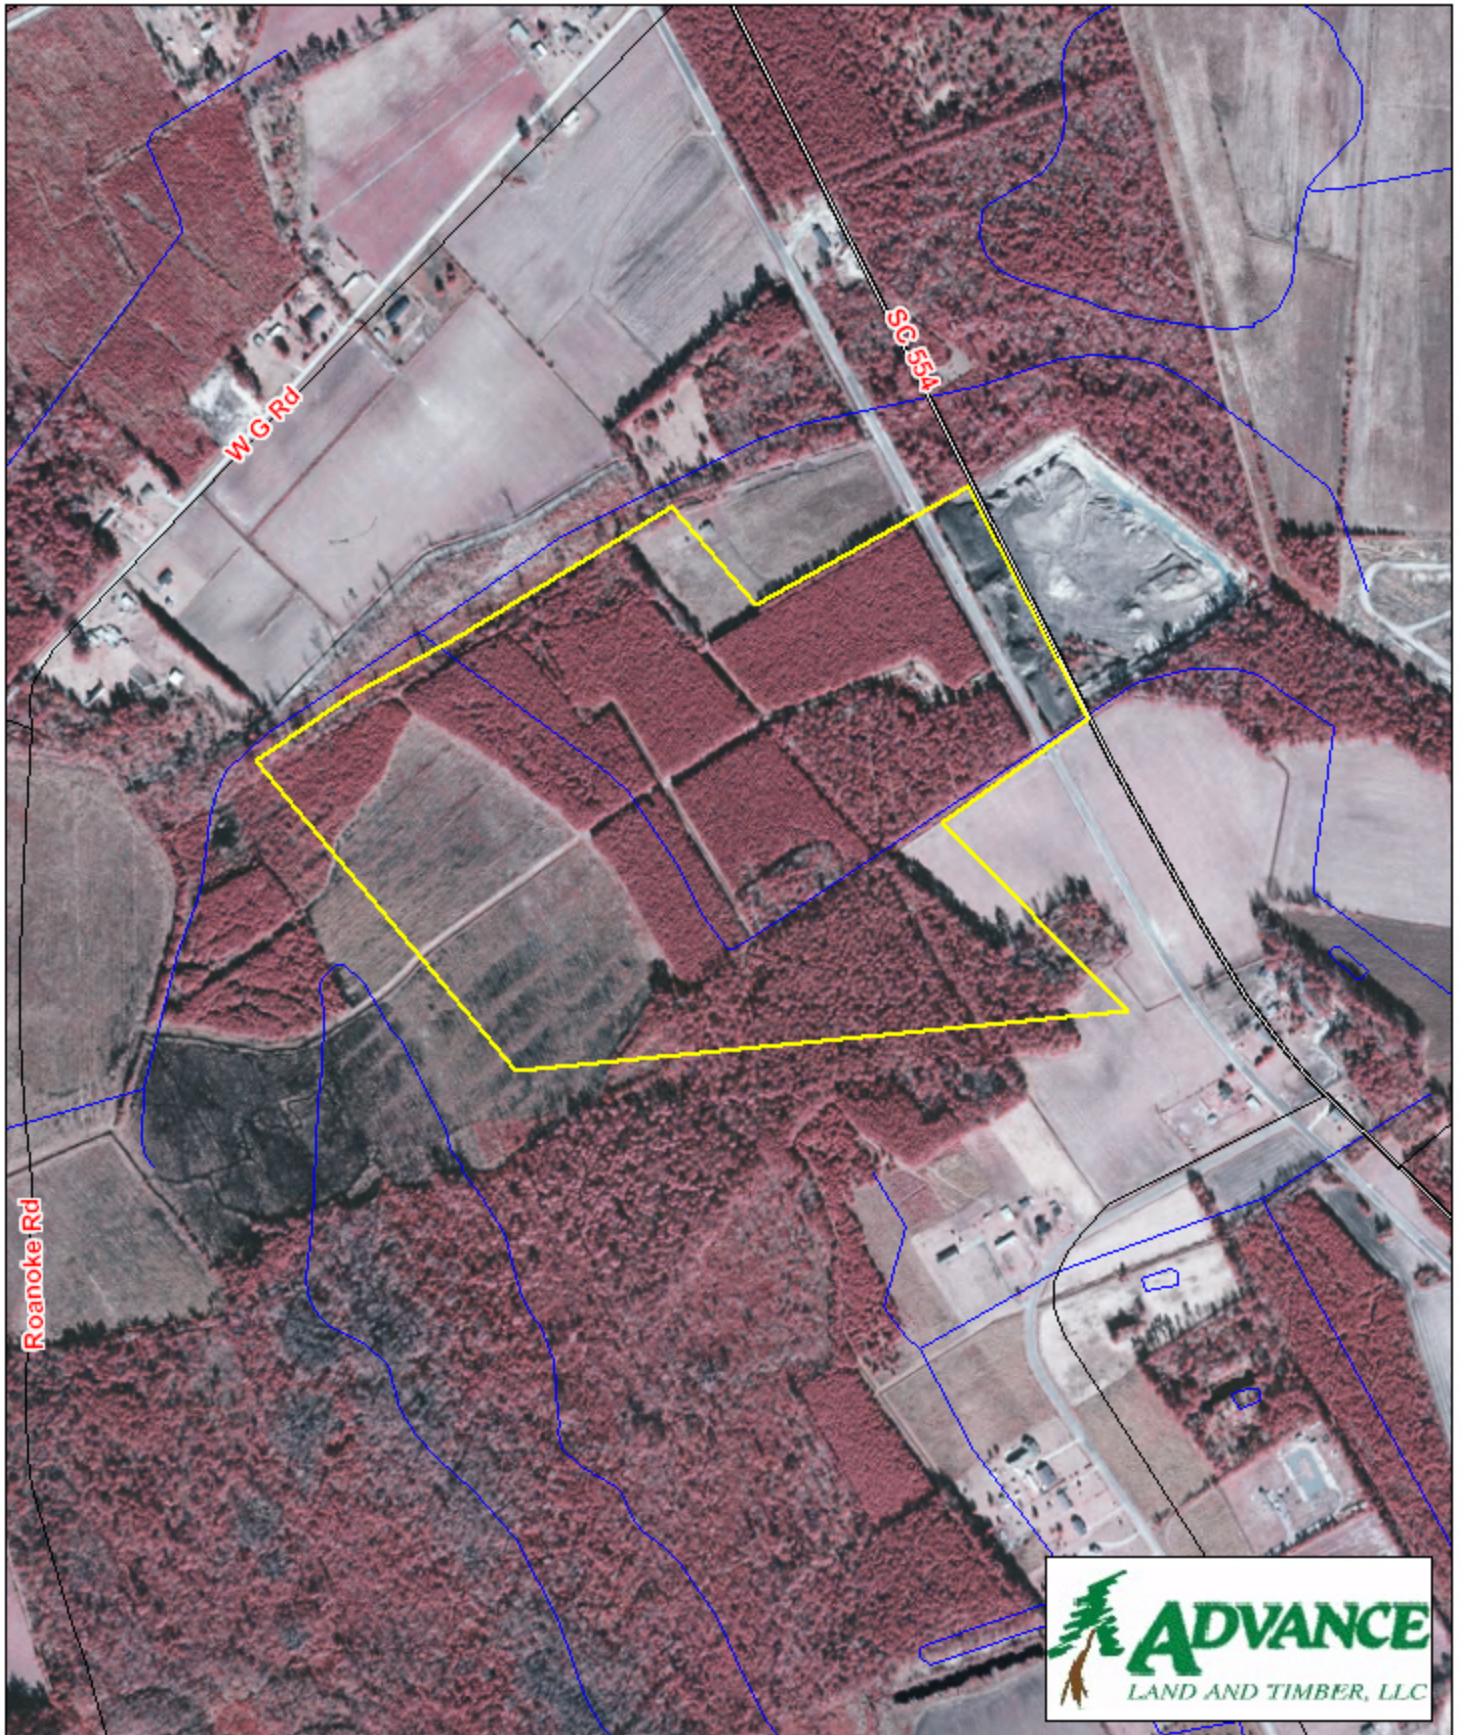

Tract BC48 - Rodney Graham Horry County, SC

1 inch = 660 feet
87.23 +/- acres

The information provided on this map is believed to be accurate and is based on the best information available at this time, however, this information is in no way guaranteed.