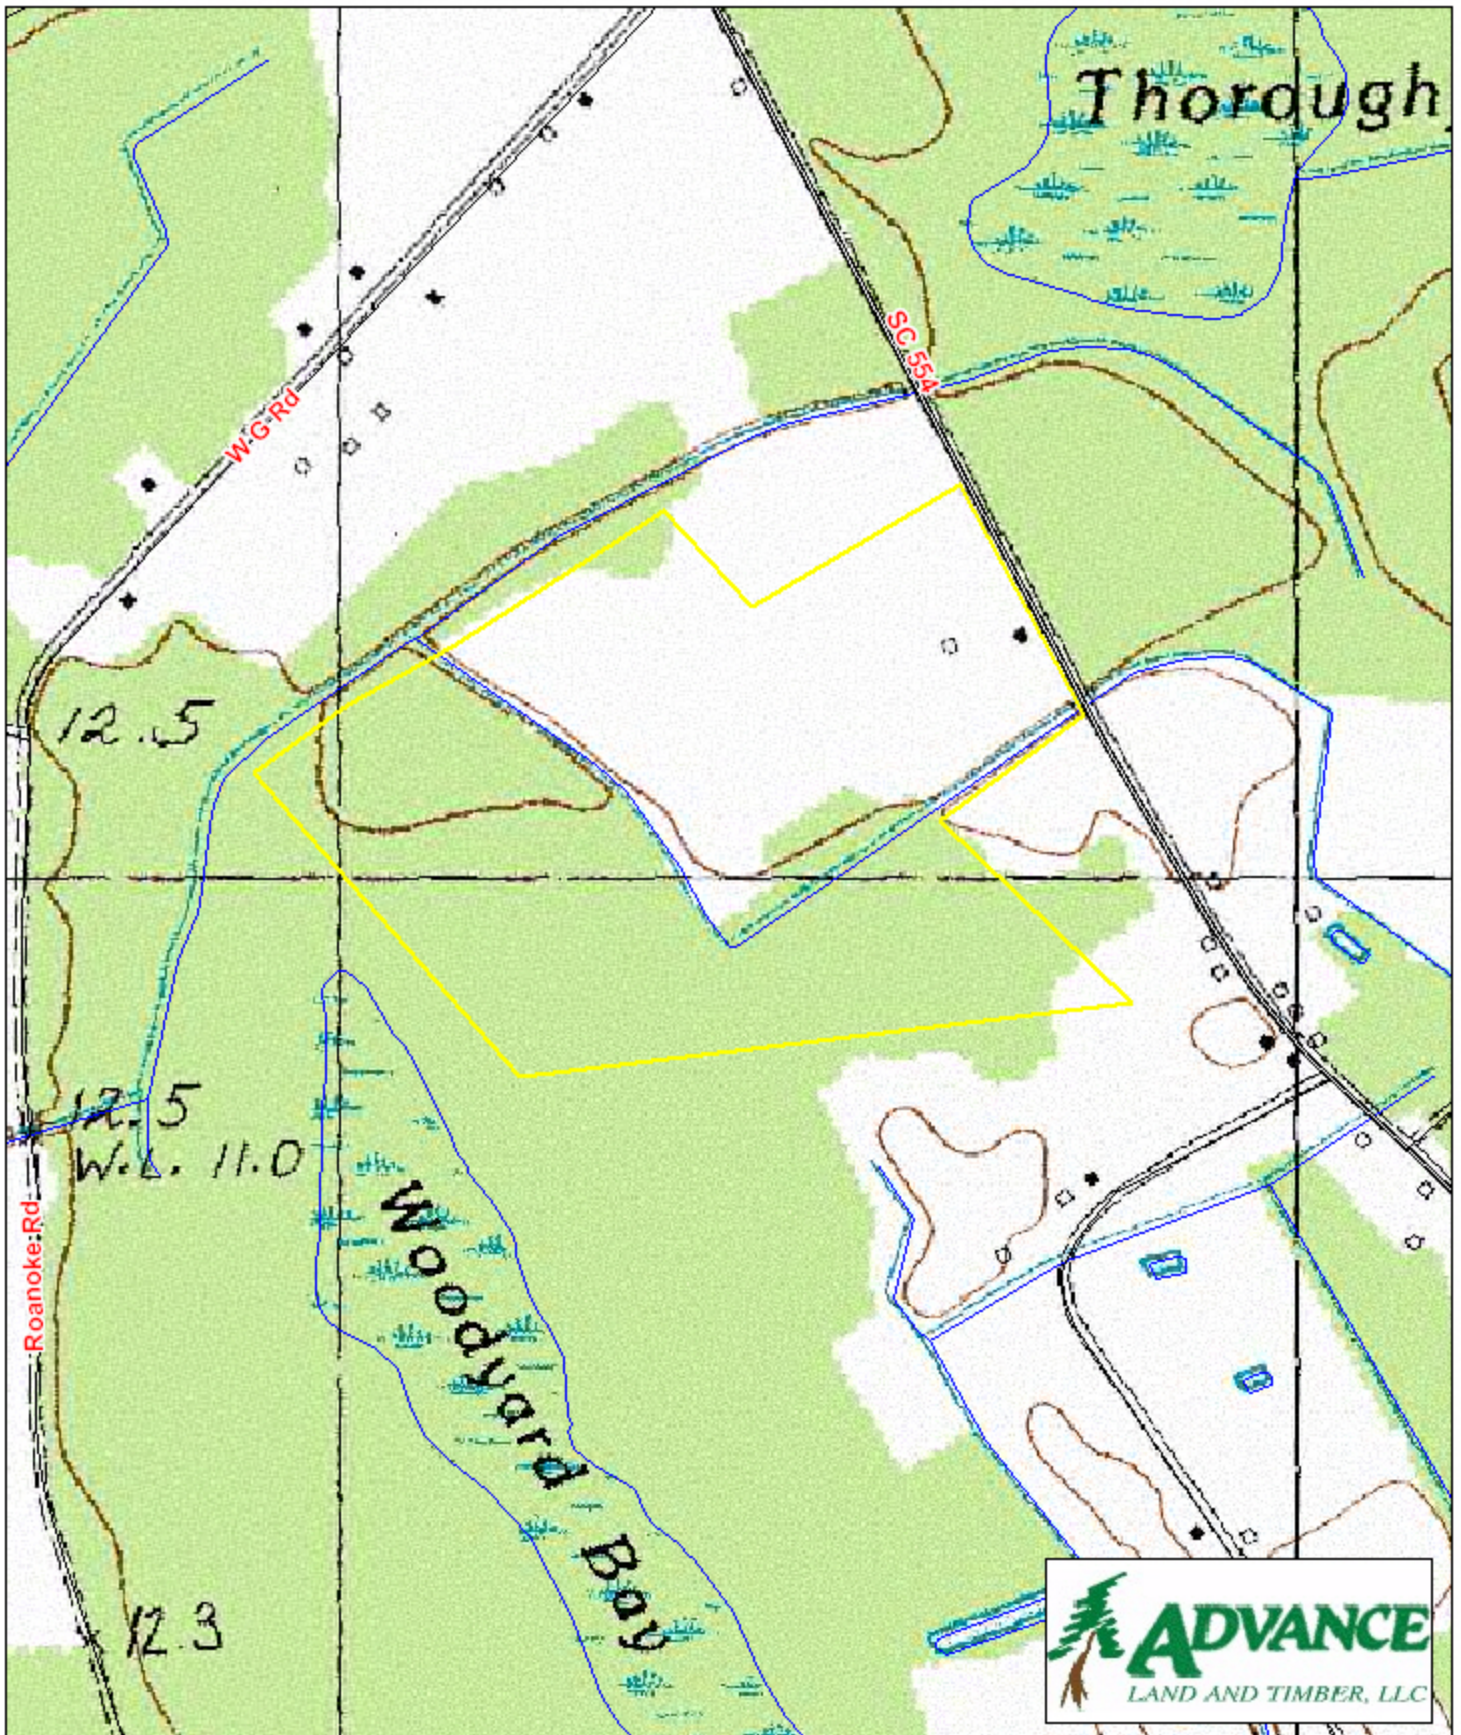

Tract BC48 - Rodney Graham Horry County, SC

1 inch = 660 feet
87.23 +/- acres

The information provided on this map is believed to be accurate and is based on the best information available at this time, however, this information is in no way guaranteed.