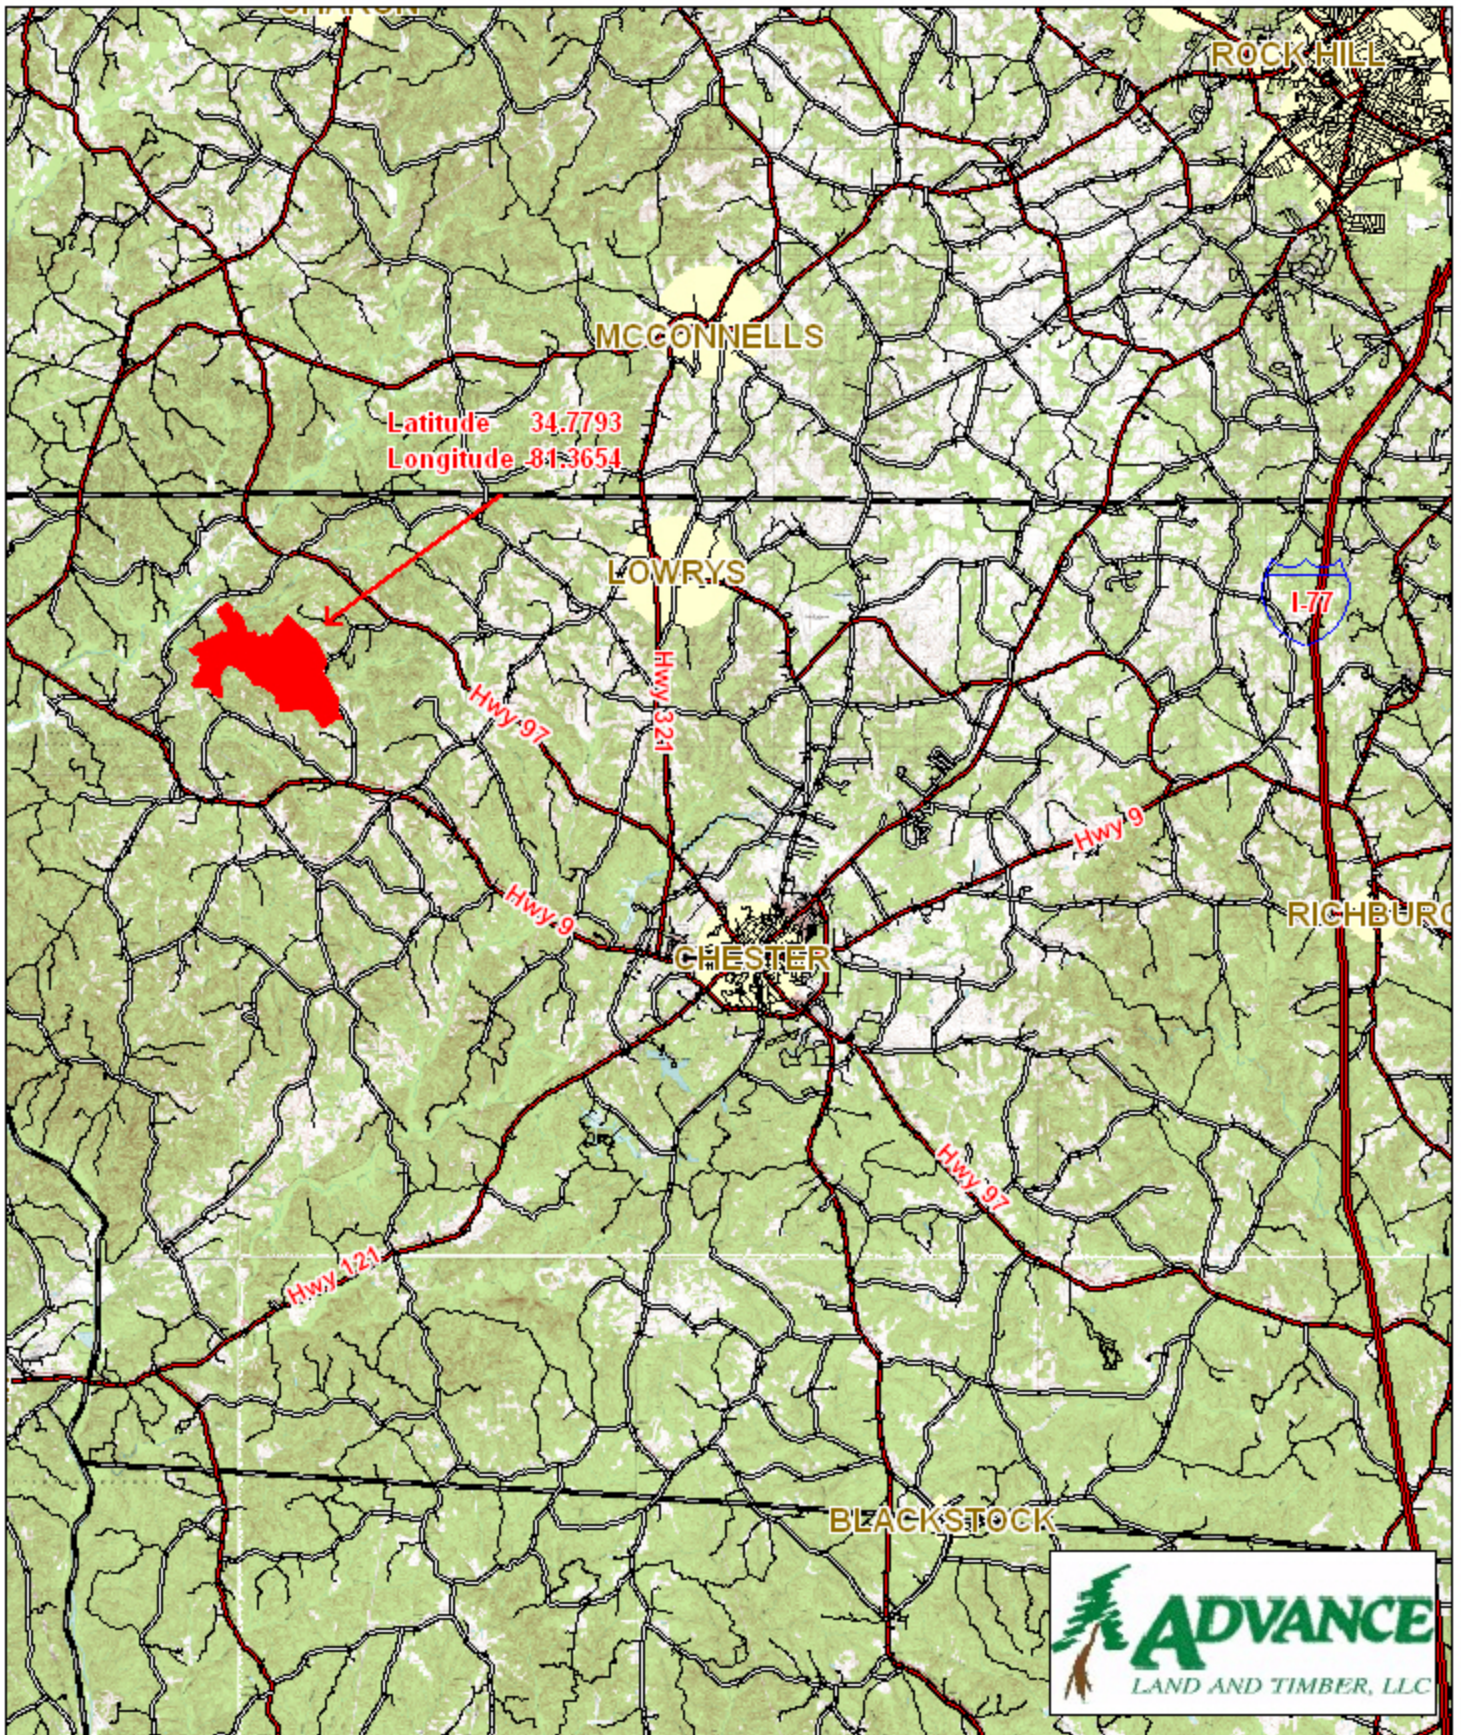

Mill Creek Tract Chester County, SC

1 inch = 18,000 feet
1623.33 +/- acres

The information provided on this map is believed to be accurate and is based on the best information available at this time, however, this information is in no way guaranteed.