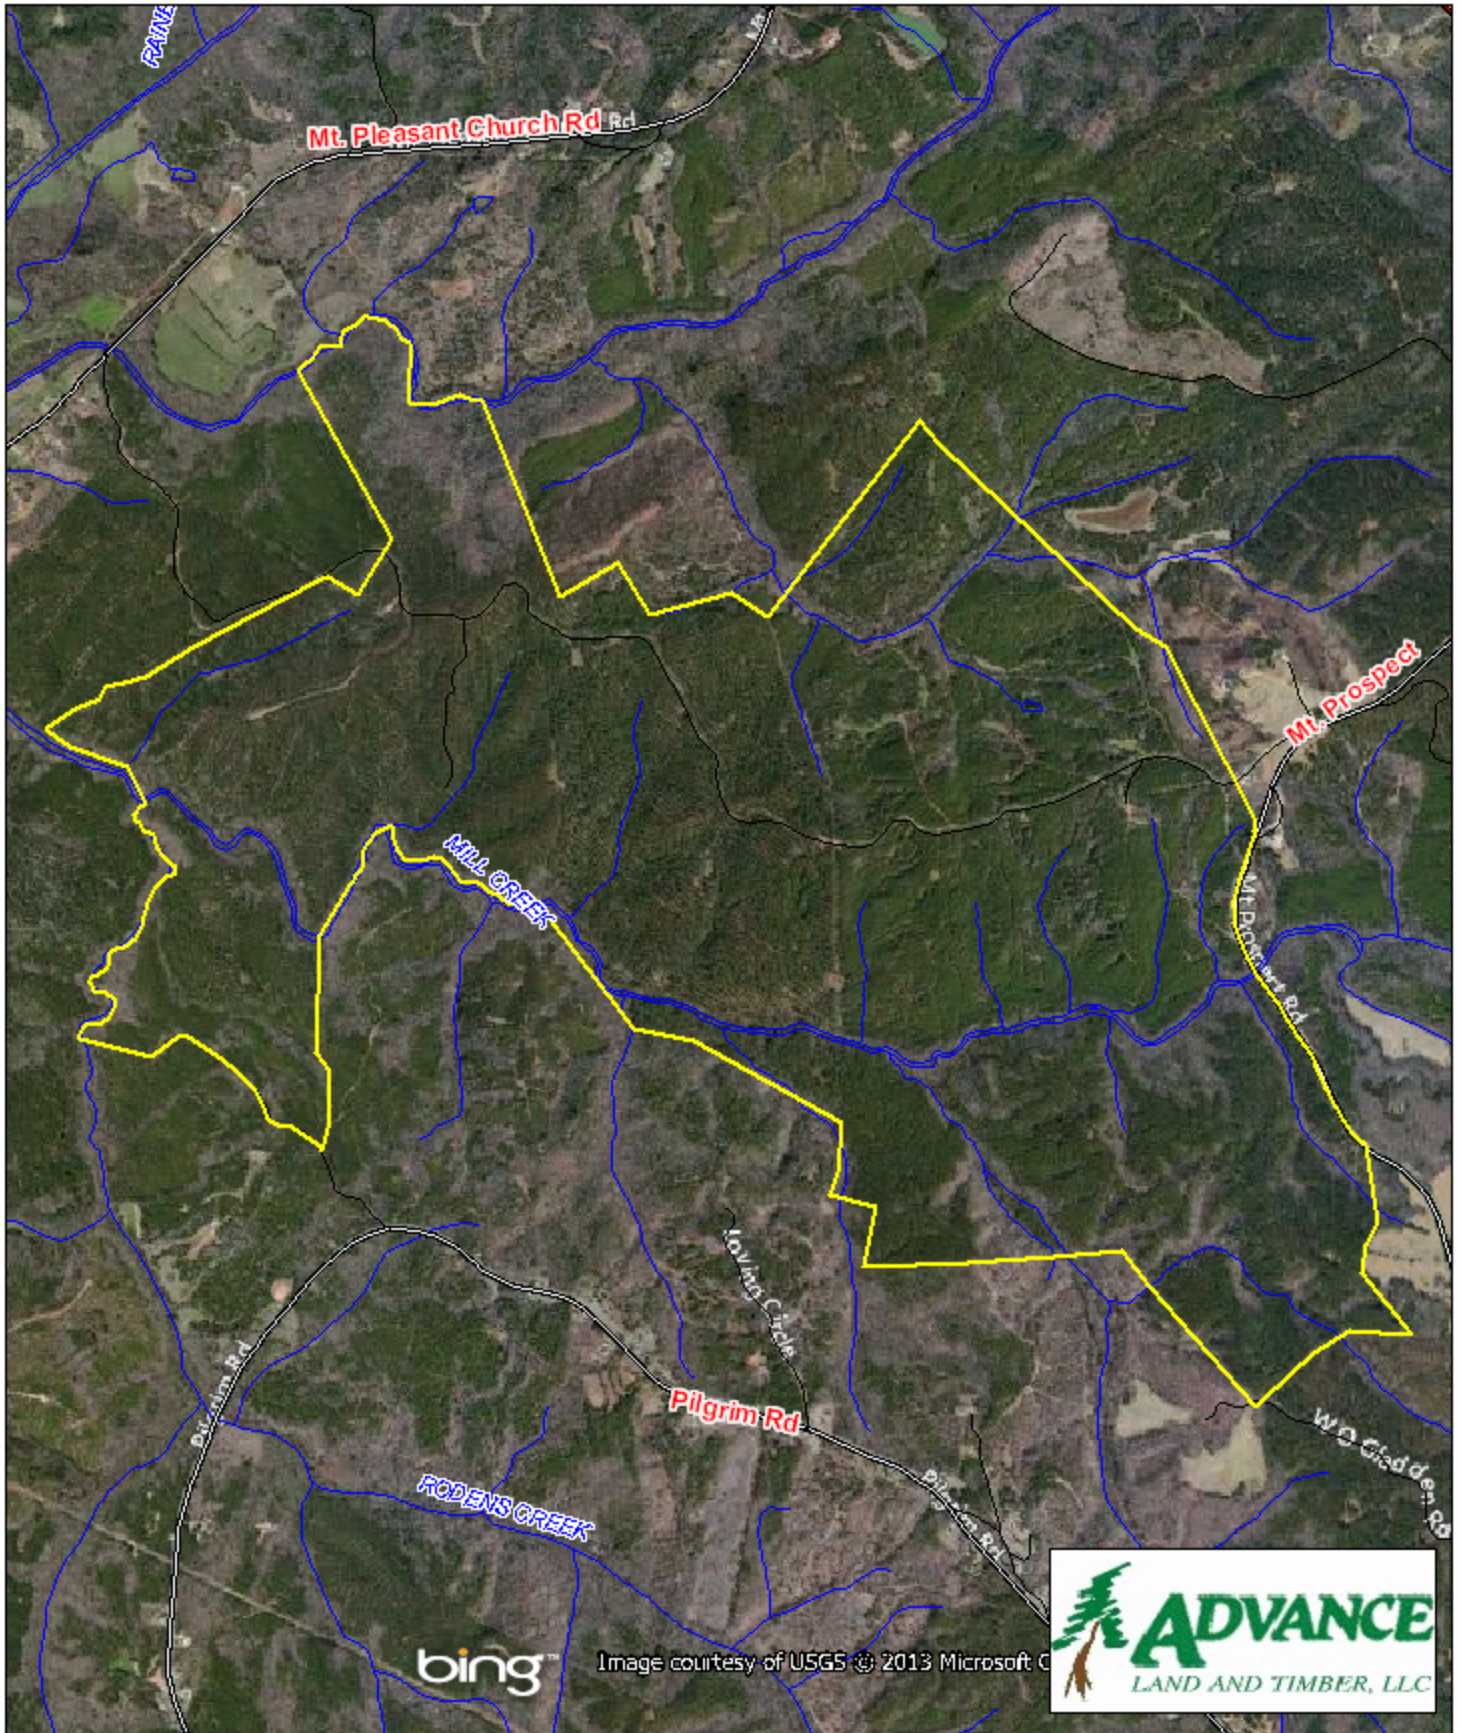

Mill Creek Tract Chester County, SC

1 inch = 2,000 feet
1623.33 +/- acres

The information provided on this map is believed to be accurate and is based on the best information available at this time, however, this information is in no way guaranteed.