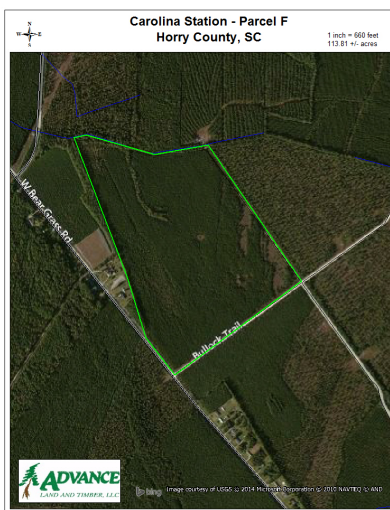

115 Acres - Horry County, South Carolina

Tract A725 F (SOLD)

Acreage

115 +/- Acres

General Description

Consists of 115 acres of well stocked eleven year old loblolly plantation. This parcel will provide an excellent timber, recreational and residential investment. This parcel has frontage on Bear Grass Road and on county maintained Bullock Road. Conveniently located to North Myrtle Beach.

Location / Directions:

From North Myrtle Beach travel west on Hwy 9 to Longs Community. Turn left on Hwy 905 toward Conway. Travel approximately 3 miles and turn right on Bear Grass Road. Go north approximately 1 mile. Turn right on Bullock Road. Parcel fronts on left side of Bullock Road and also on Bear Grass Road. Look for Advance Land and Timber signs.

Agent:

Carwin Owens
434-841-0784

Aerial Map