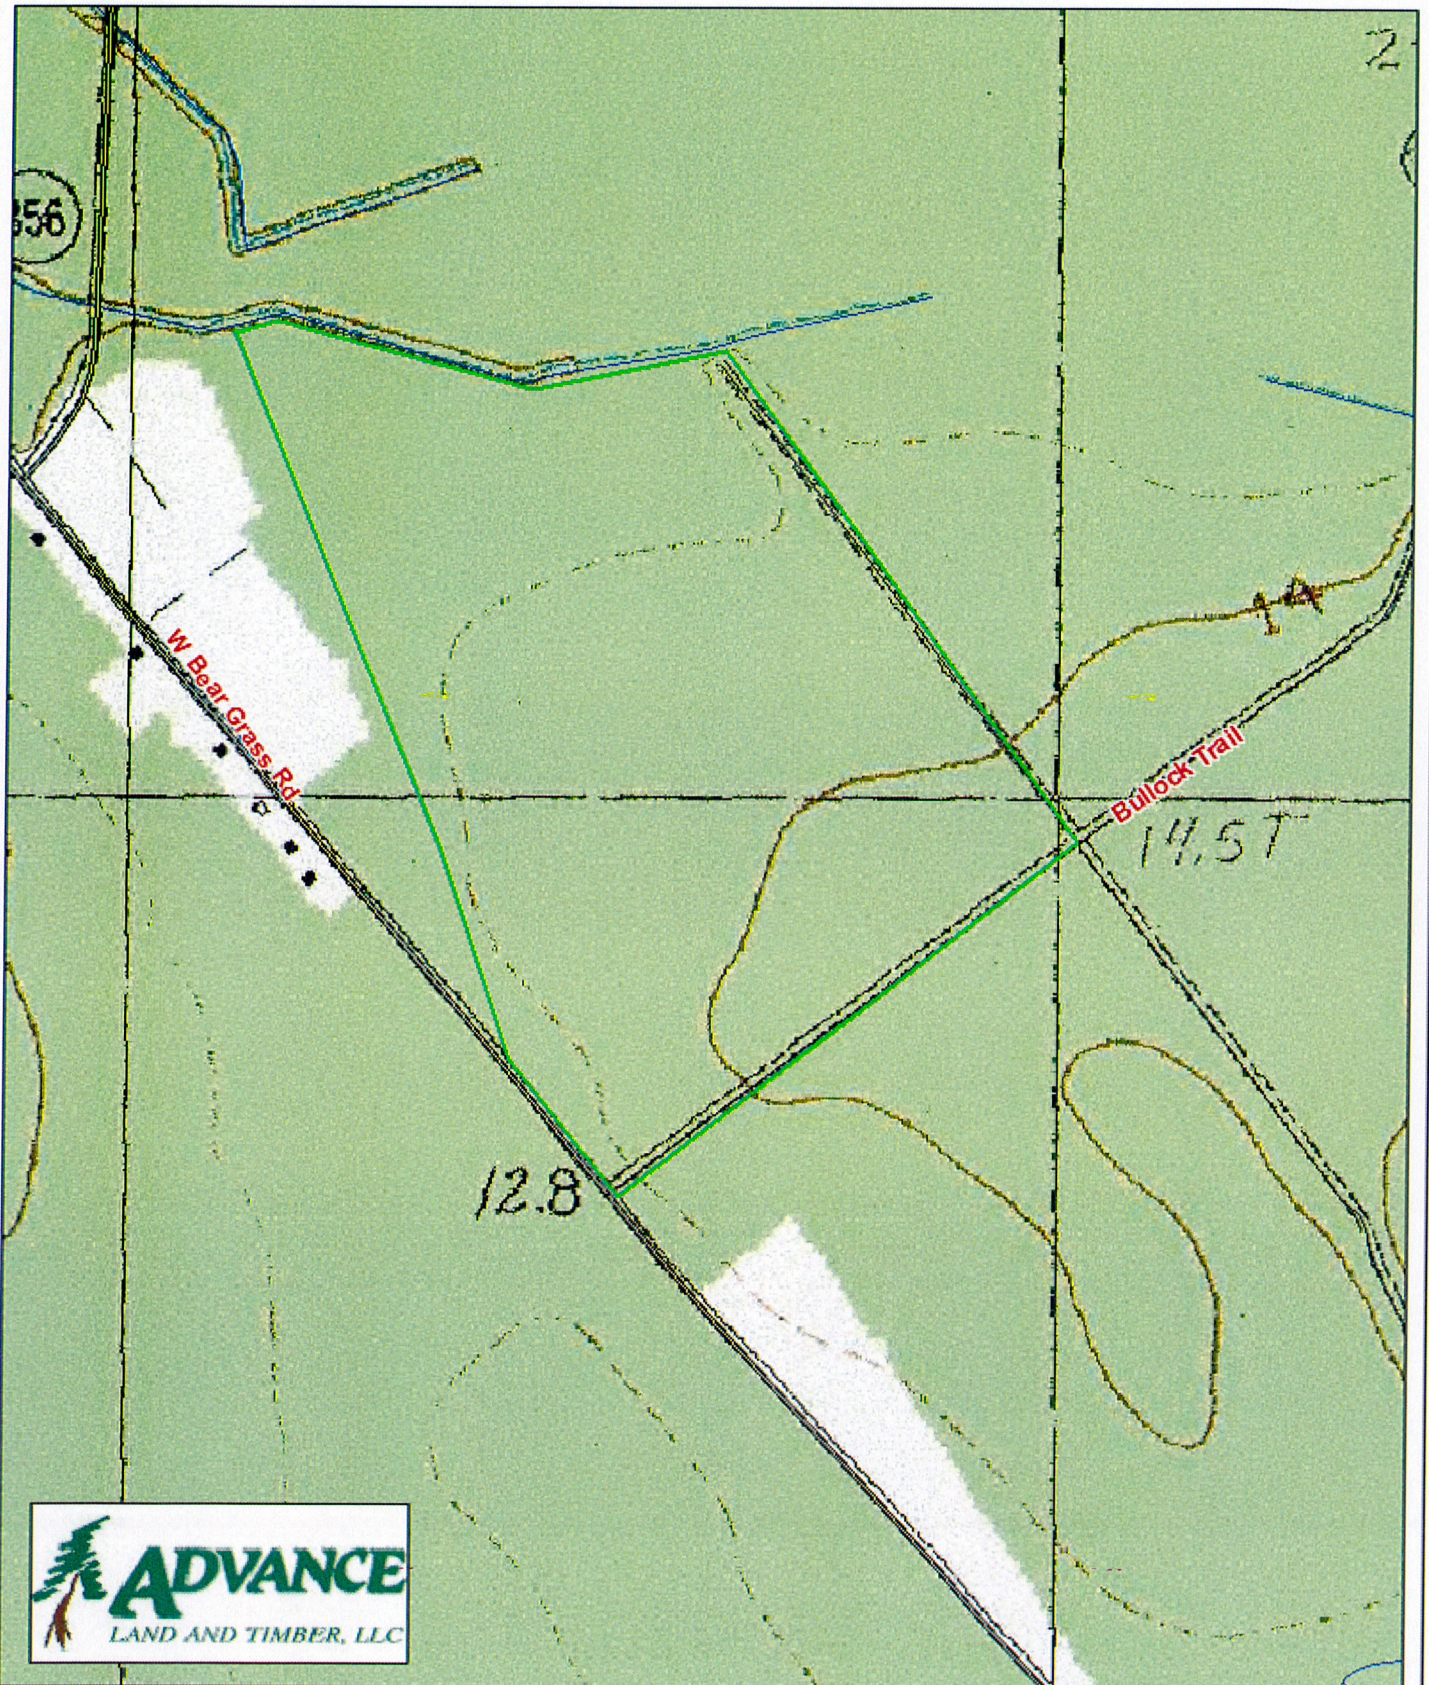

Carolina Station - Parcel F Horry County, SC

1 inch = 660 feet
113.81 +/- acres

The information provided on this map is believed to be accurate and is based on the best information available at this time, however, this information is in no way guaranteed.