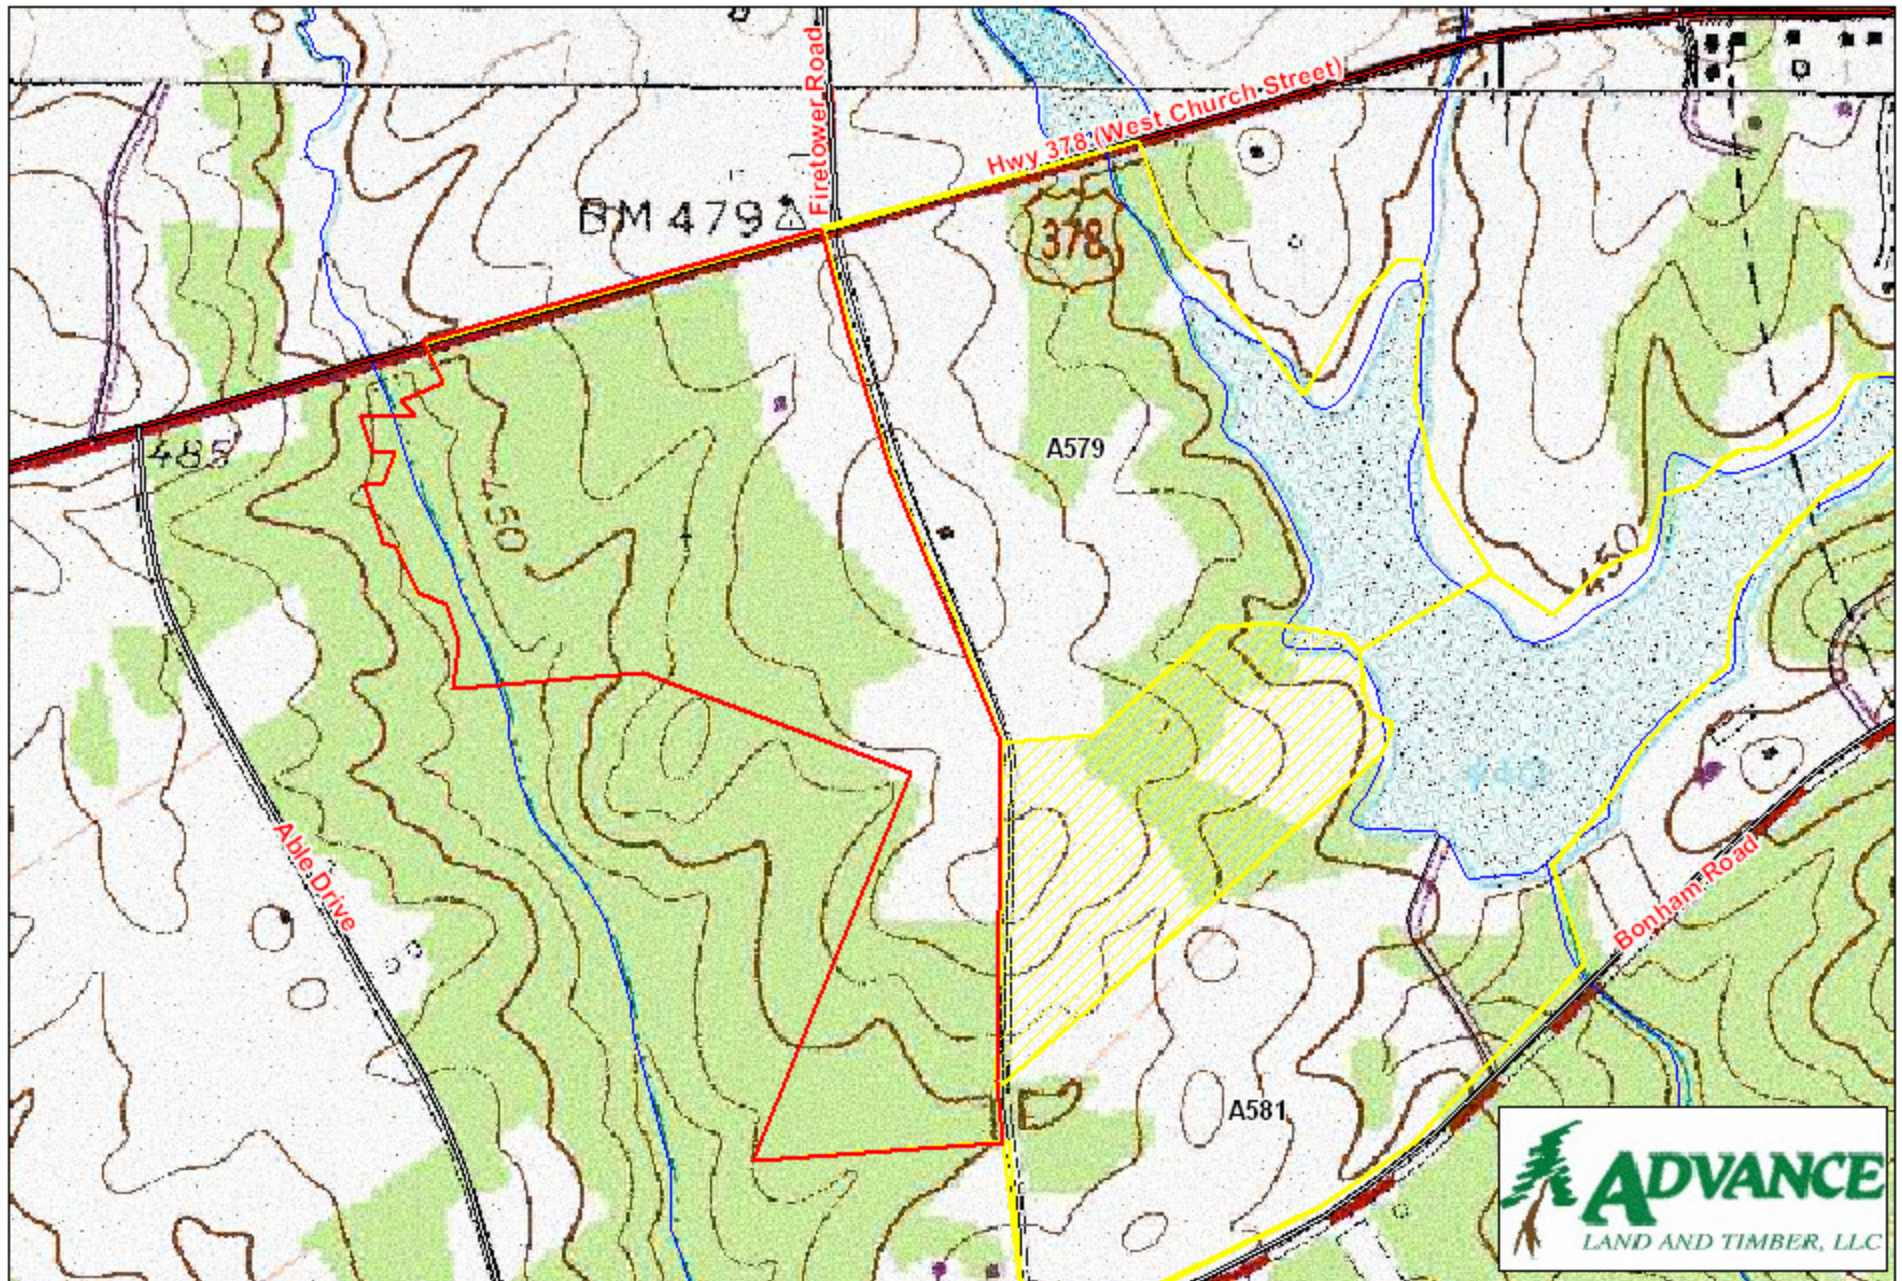

Tract A584-C Dairy Tract West Saluda County, SC

1 inch = 660 feet
77 +/- acres

The information provided on this map is believed to be accurate and is based on the best information available at this time, however, this information is in no way guaranteed.