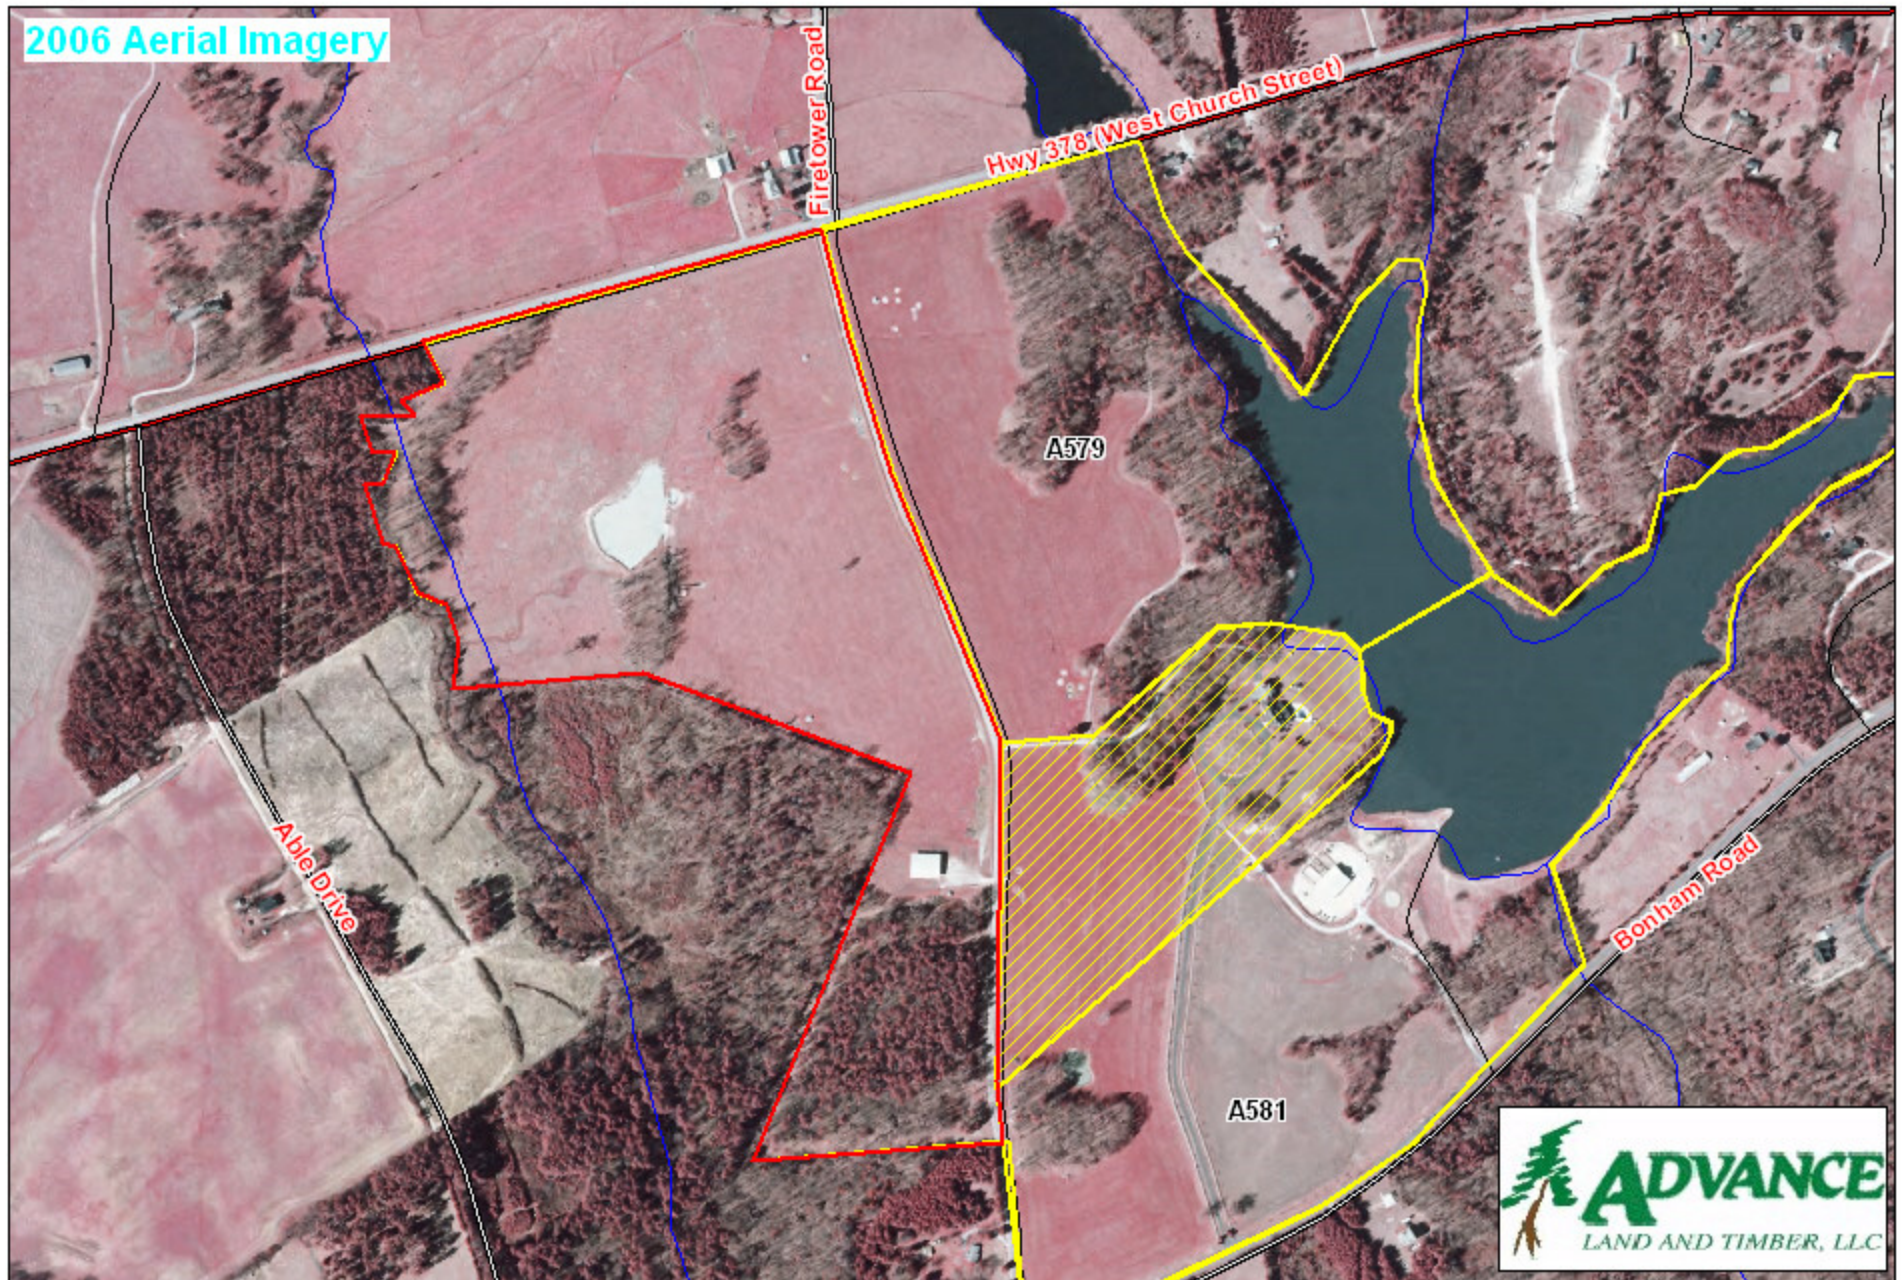

# Tract A584-C Dairy Tract West Saluda County, SC

1 inch = 660 feet  
77 +/- acres

2006 Aerial Imagery

The information provided on this map is believed to be accurate and is based on the best information available at this time, however, this information is in no way guaranteed.