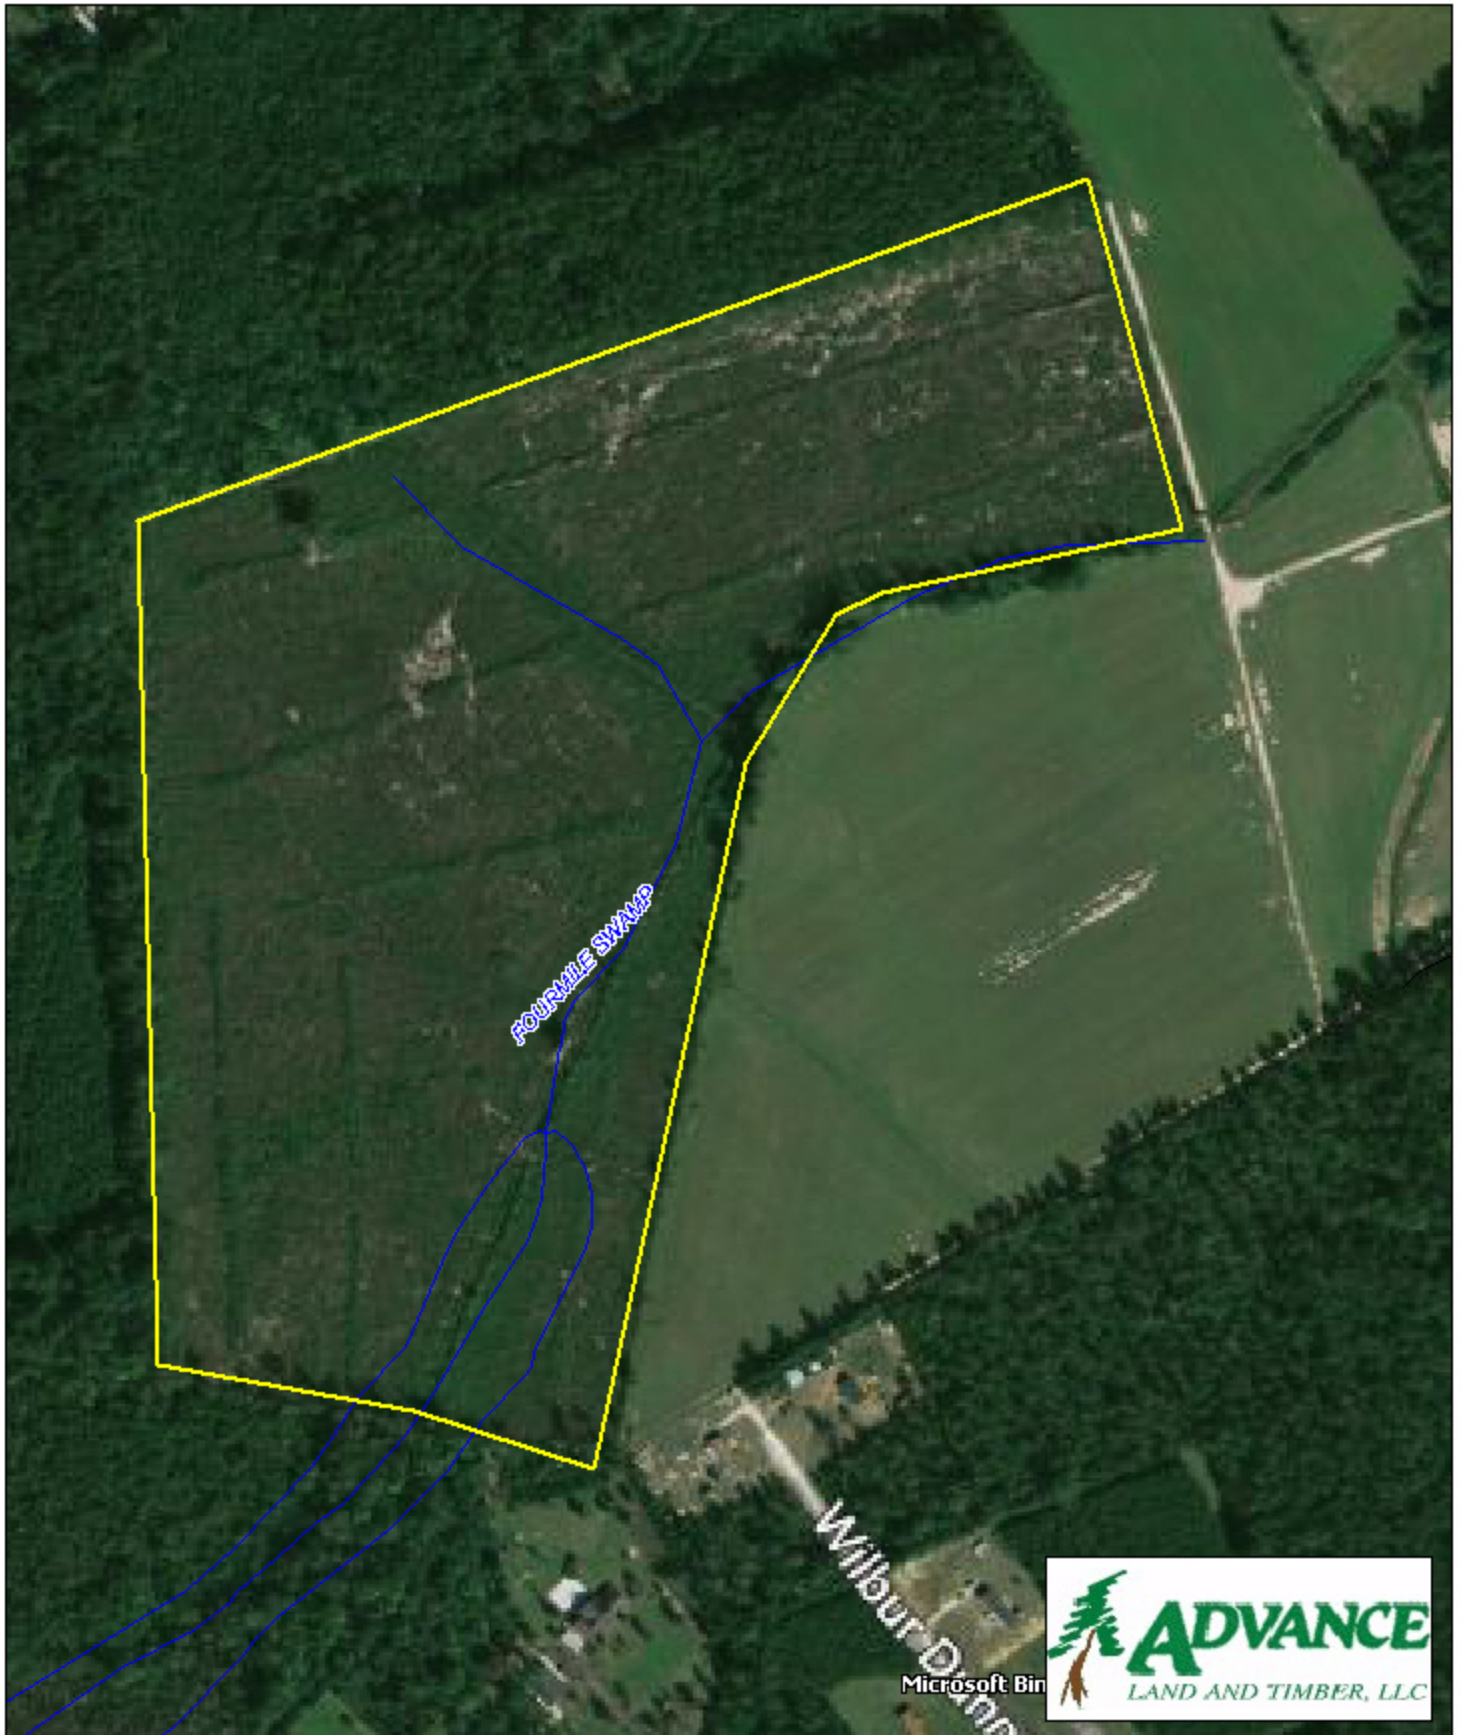

Tract BC29 - Conway 87 Horry County, SC

1 inch = 330 feet
45.80 +/- acres

The information provided on this map is believed to be accurate and is based on the best information available at this time, however, this information is in no way guaranteed.