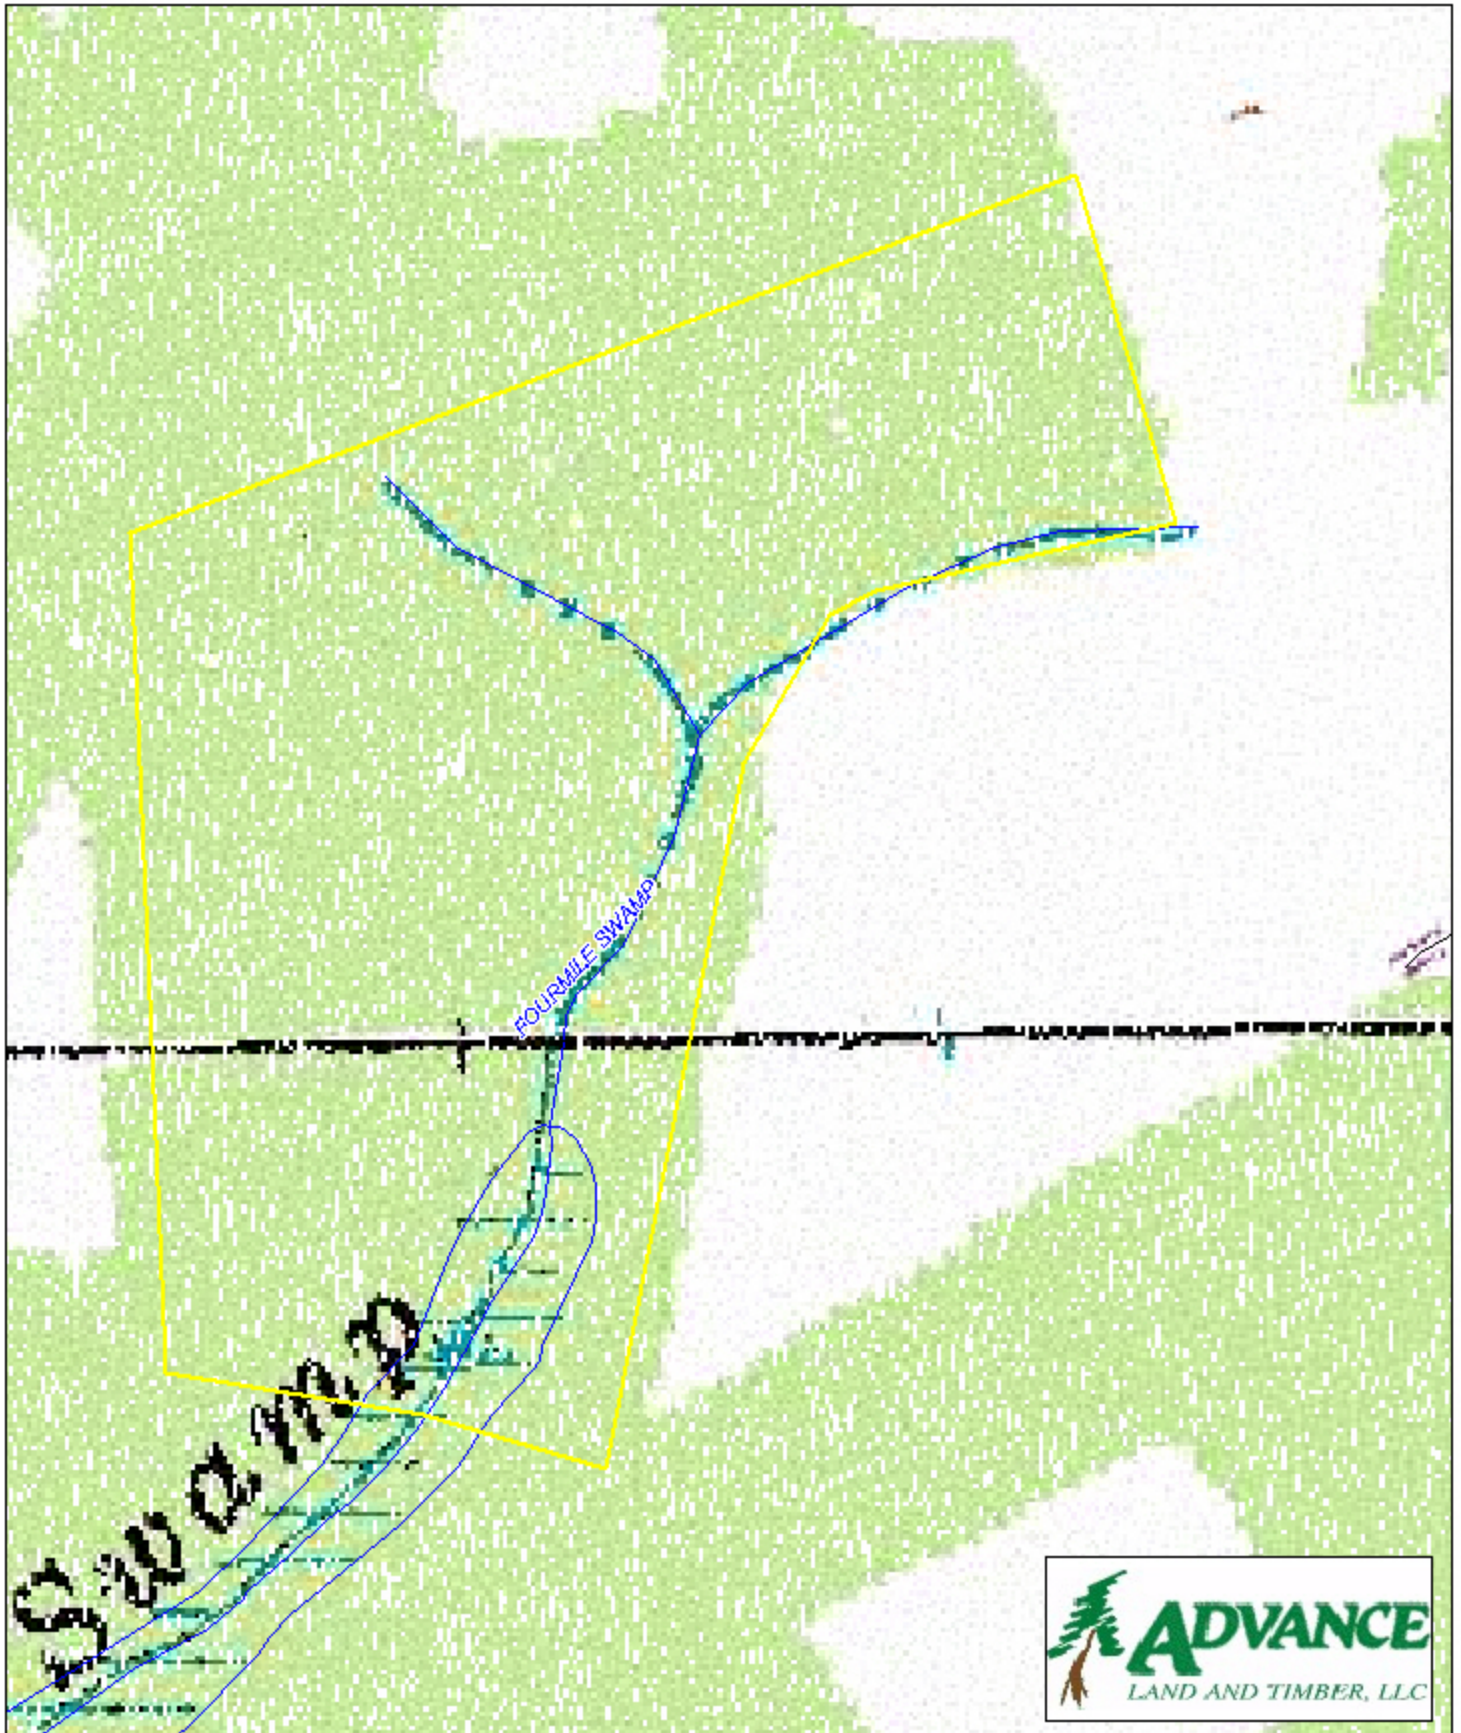

Tract BC29 - Conway 87 Horry County, SC

1 inch = 330 feet
45.80 +/- acres

The information provided on this map is believed to be accurate and is based on the best information available at this time, however, this information is in no way guaranteed.