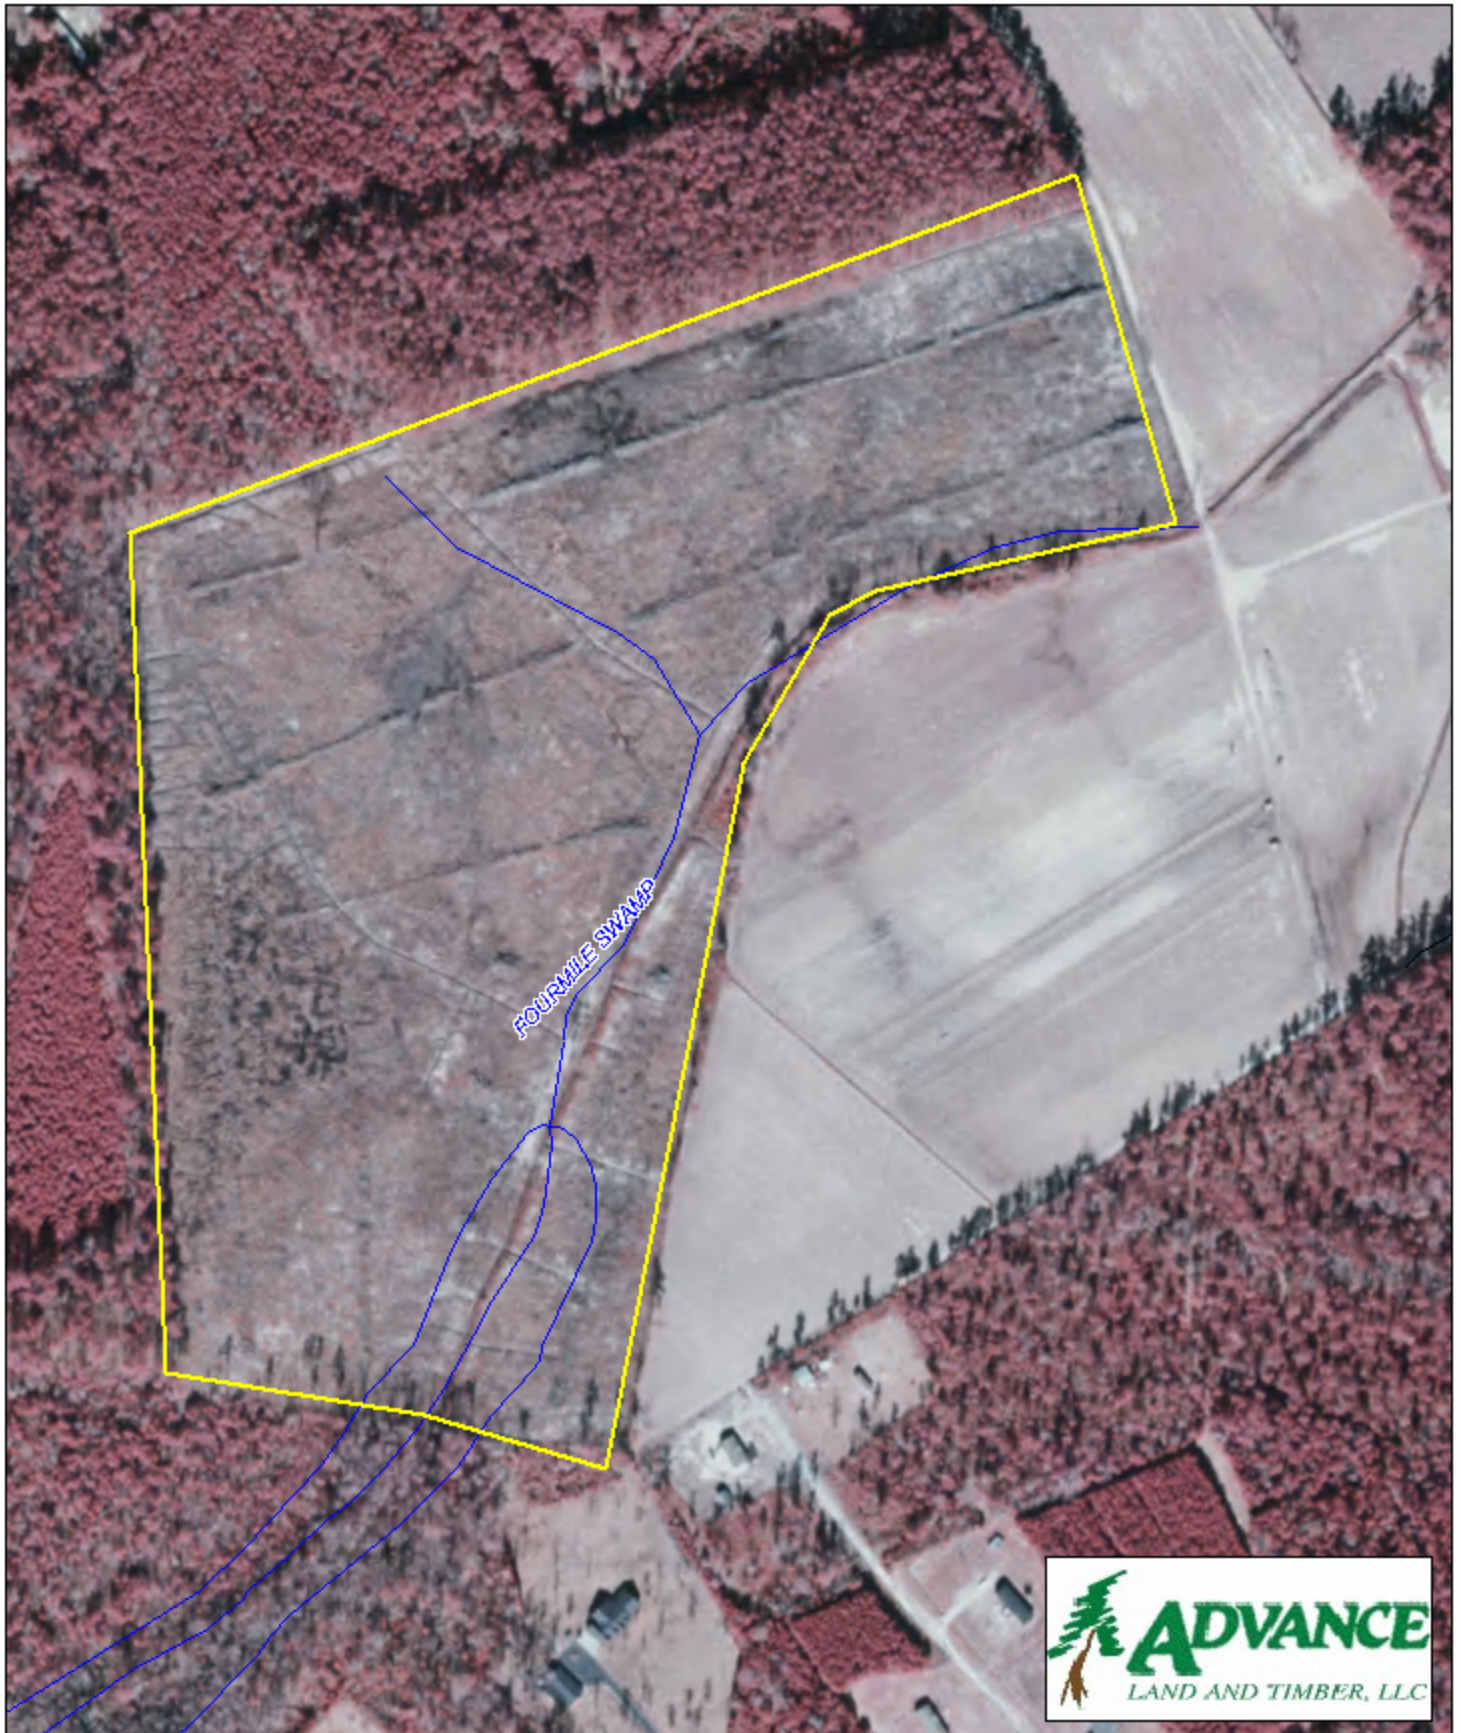

Tract BC29 - Conway 87 Horry County, SC

1 inch = 330 feet
45.80 +/- acres

The information provided on this map is believed to be accurate and is based on the best information available at this time, however, this information is in no way guaranteed.