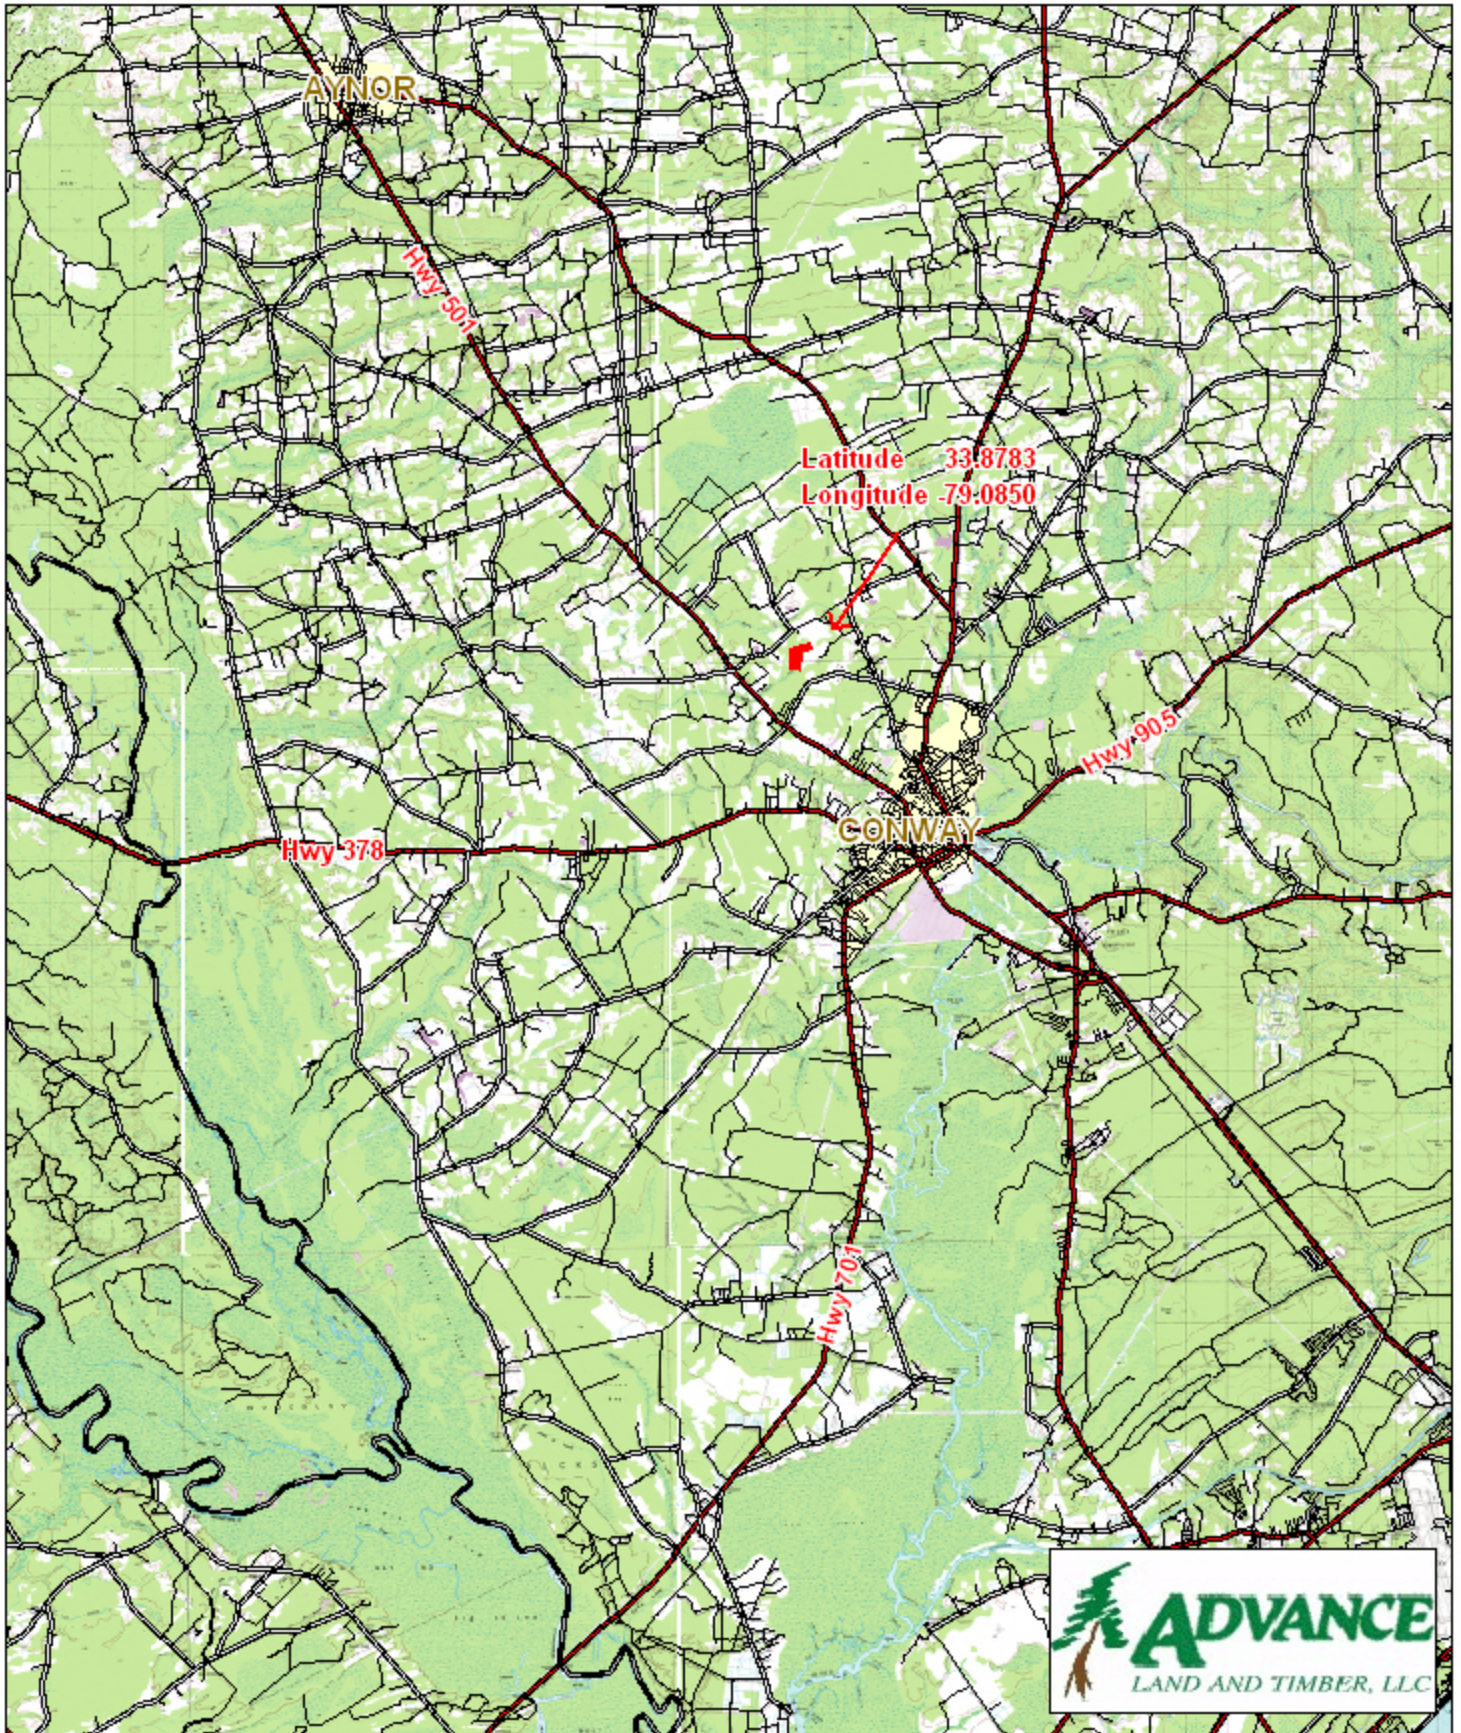

# Tract BC29 - Conway 87

## Horry County, SC

1 inch = 15,000 feet  
45.8 +/- acres

The information provided on this map is believed to be accurate and is based on the best information available at this time, however, this information is in no way guaranteed.