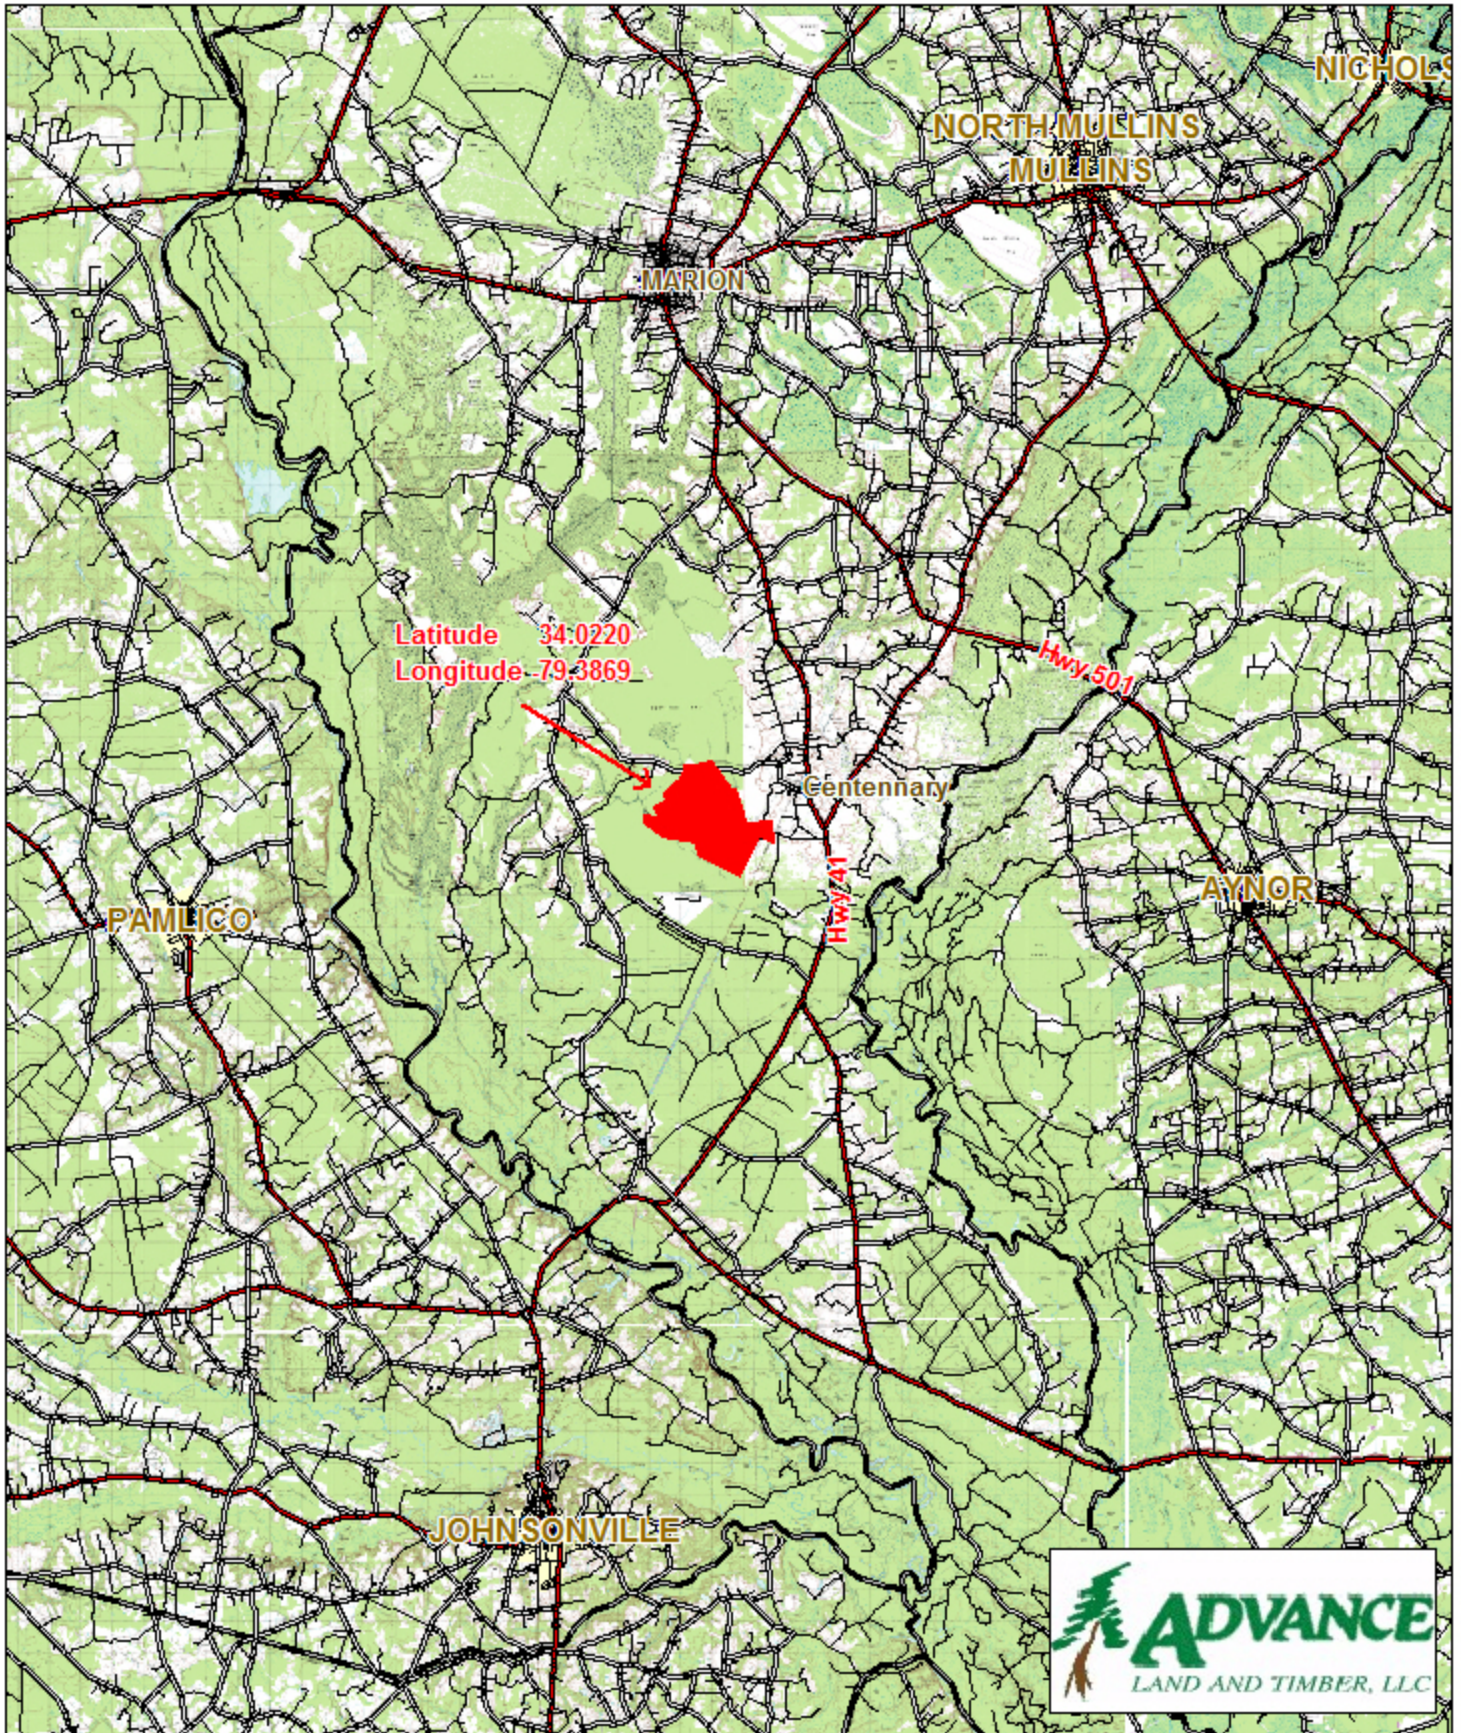

# Bull Bay Farms Marion County, SC

1 inch = 15,000 feet  
1,852 +/- acres

The information provided on this map is believed to be accurate and is based on the best information available at this time, however, this information is in no way guaranteed.