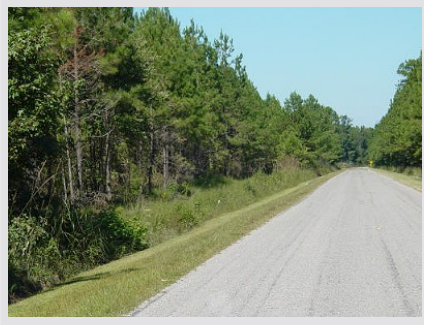

## 56 Acres - Dillon County, South Carolina

Tract 664 (SOLD)

### General Description

56 acres of 13 year old Loblolly Pines.

### Location / Directions:

From I-95 take Exit 181. Go South on Highway 38 approximately 2 miles. Turn Right onto SR 17-219. Go approximately 1 mile. Turn Left onto SR 766. Property is on Right after crossing the creek.