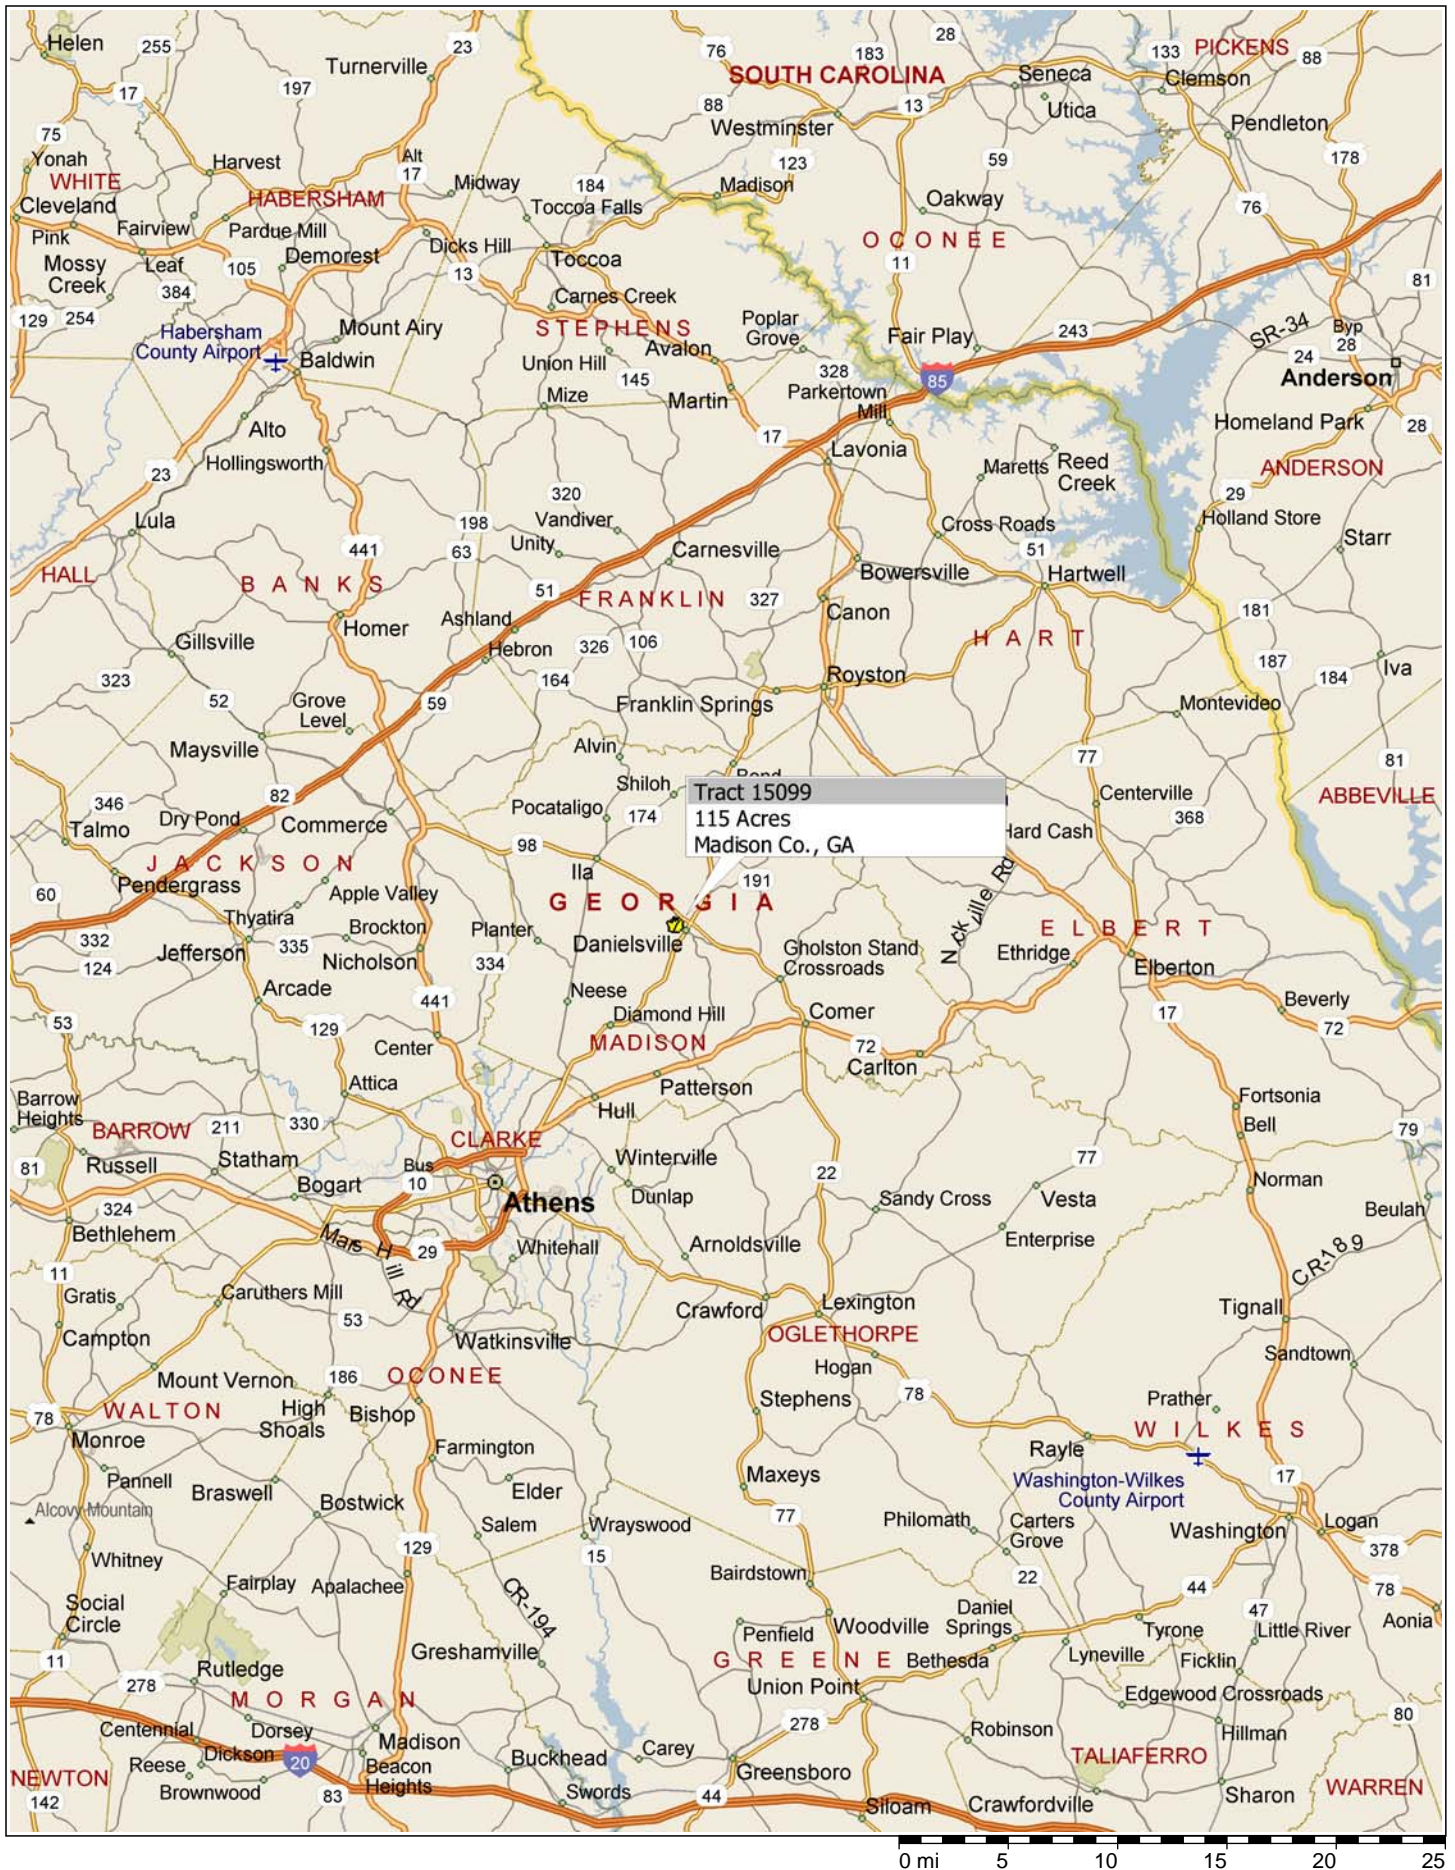

Compartment 15099

Longitude -83 13 53.991048 Latitude 34 7 46.558658

Stand N/A Quad Danielsville South

County 10195 District 31 Date 01/28/05 Scale 125000

Compartment 15099

Stand N/A Quad Danielsville South

Longitude Latitude

-83 13 53.991048 34 7 46.558658

County 10195 District 31 Date 01/28/05 Scale 125000

Tract 15099
 115 Acres
 Madison Co., GA