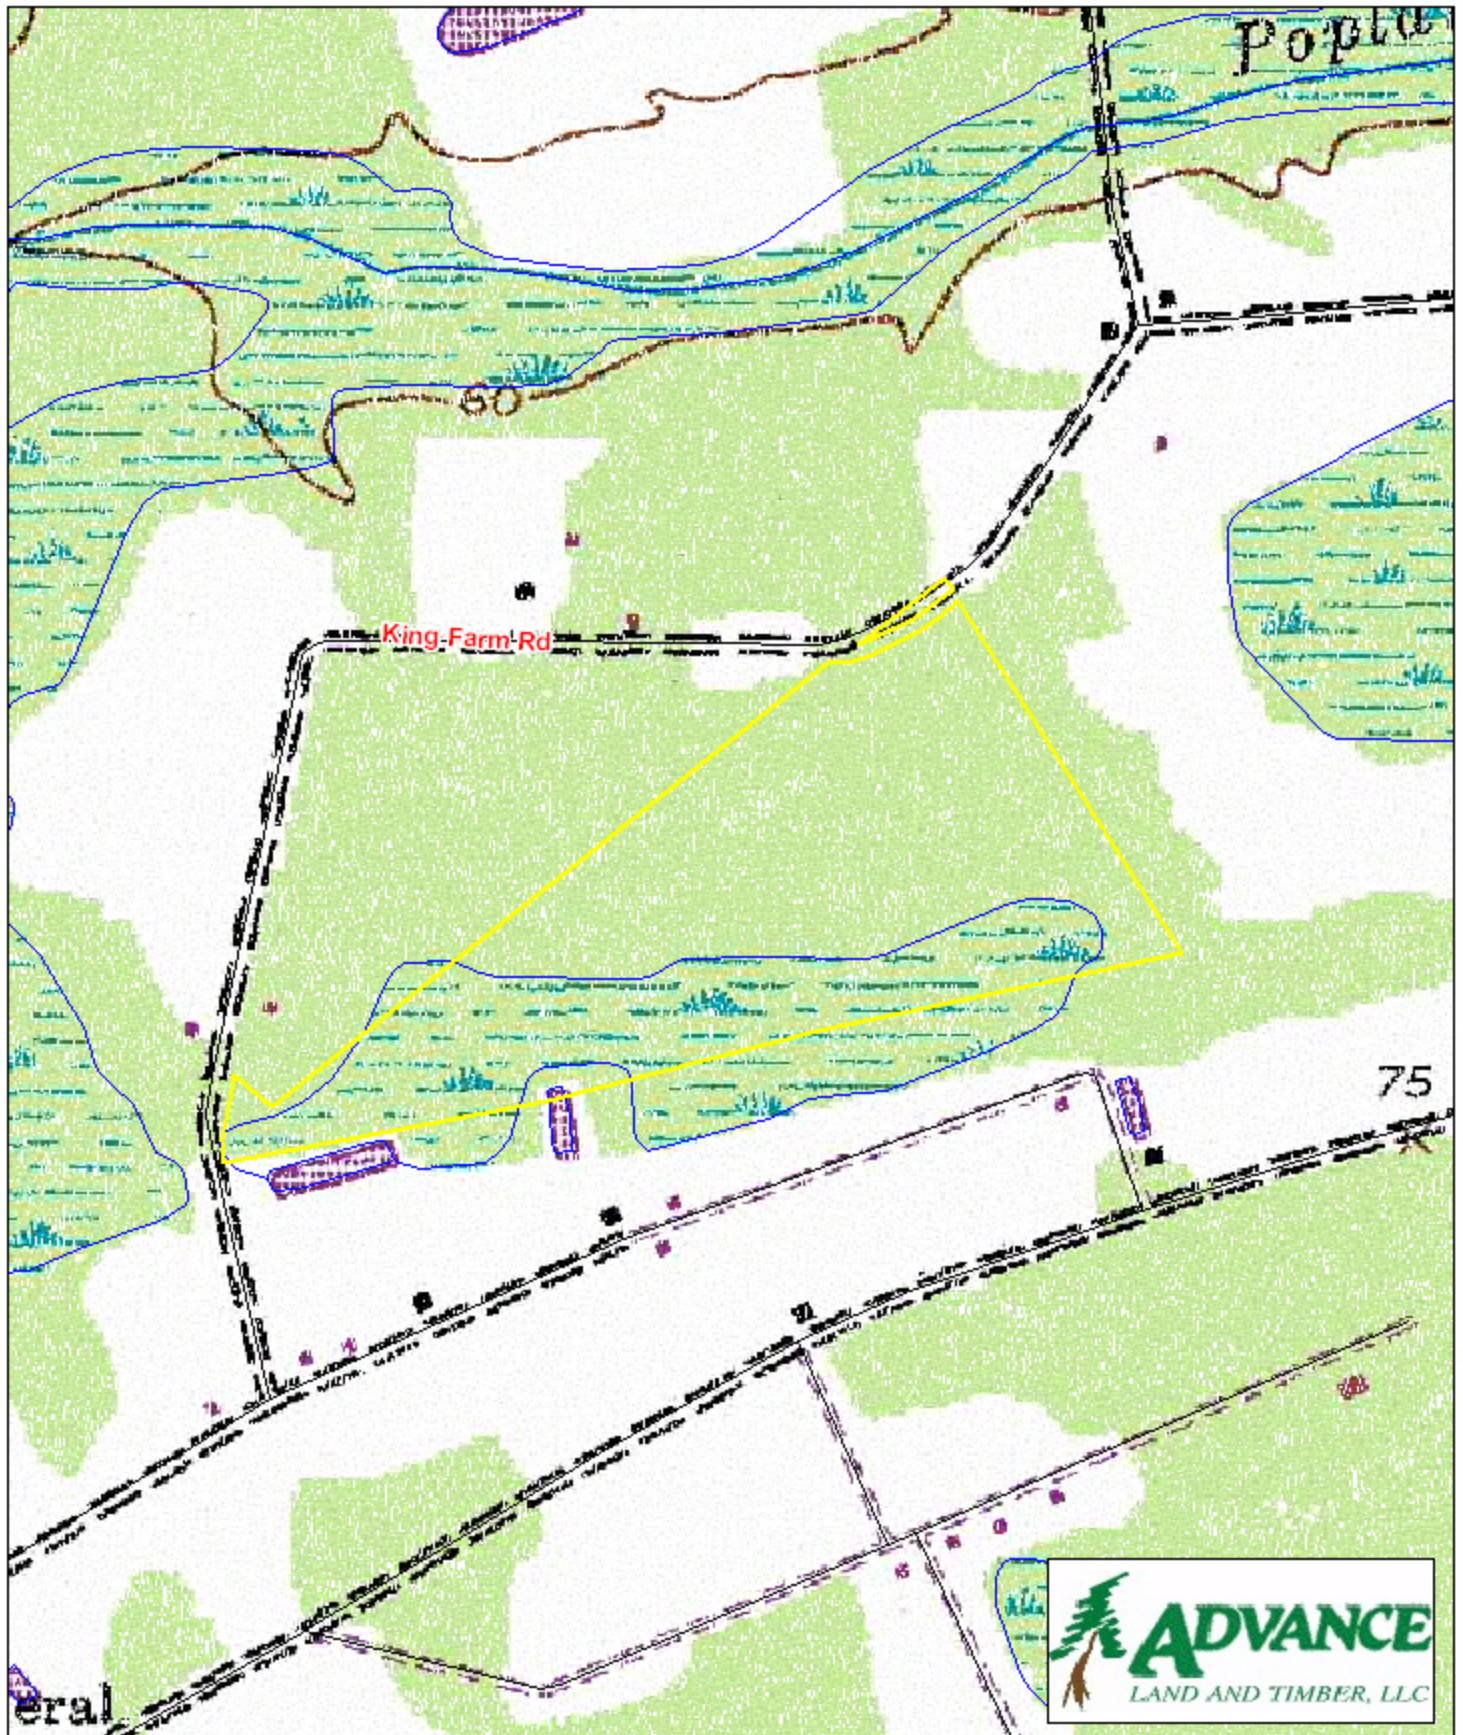

Tract BC24 - Conway 12 Horry County, SC

1 inch = 660 feet
60.6 +/- acres

The information provided on this map is believed to be accurate and is based on the best information available at this time, however, this information is in no way guaranteed.