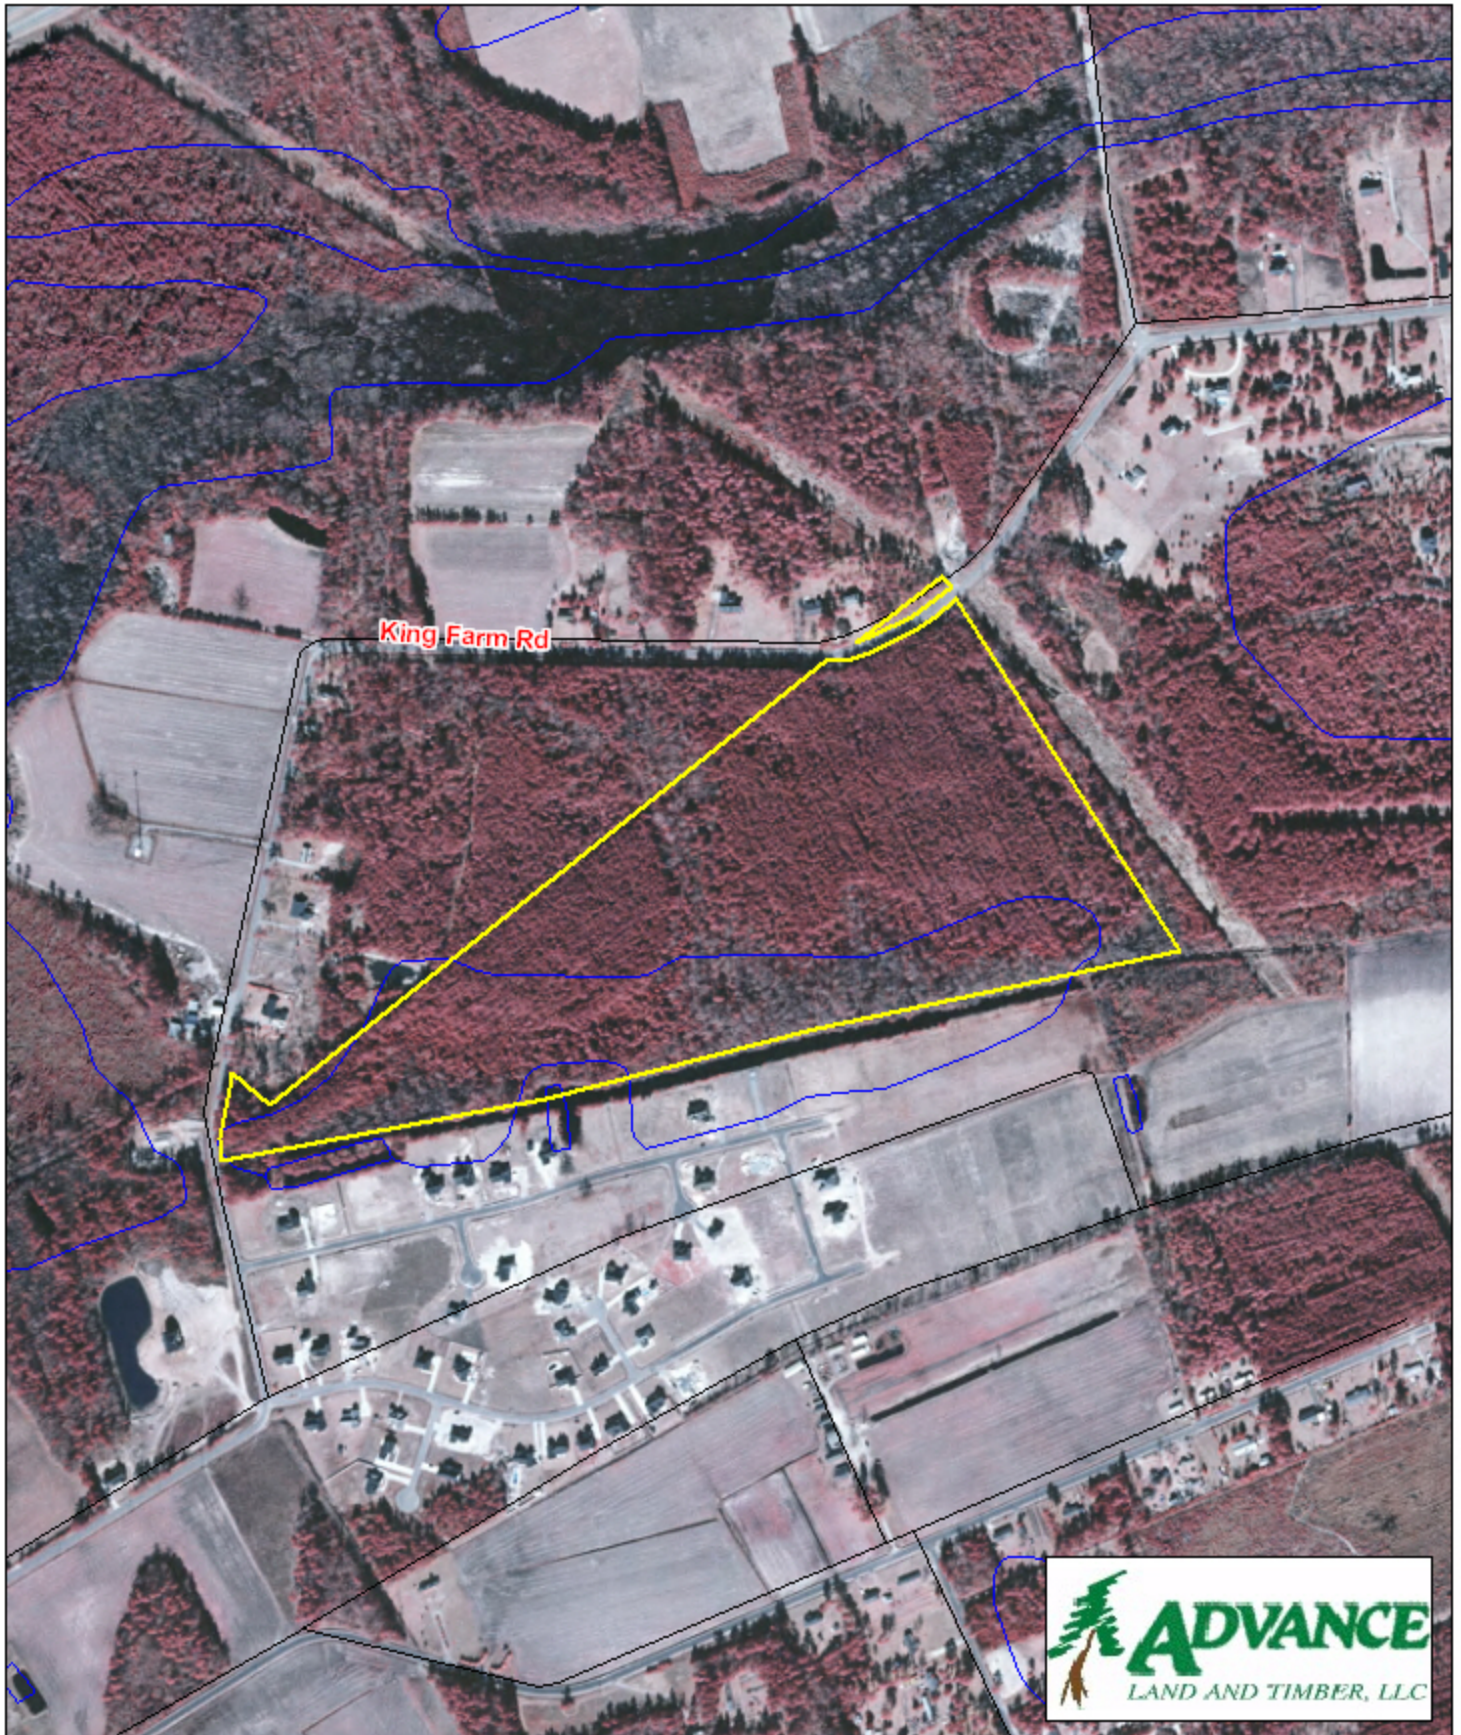

# Tract BC24 - Conway 12 Horry County, SC

1 inch = 660 feet  
60.6 +/- acres

The information provided on this map is believed to be accurate and is based on the best information available at this time, however, this information is in no way guaranteed.