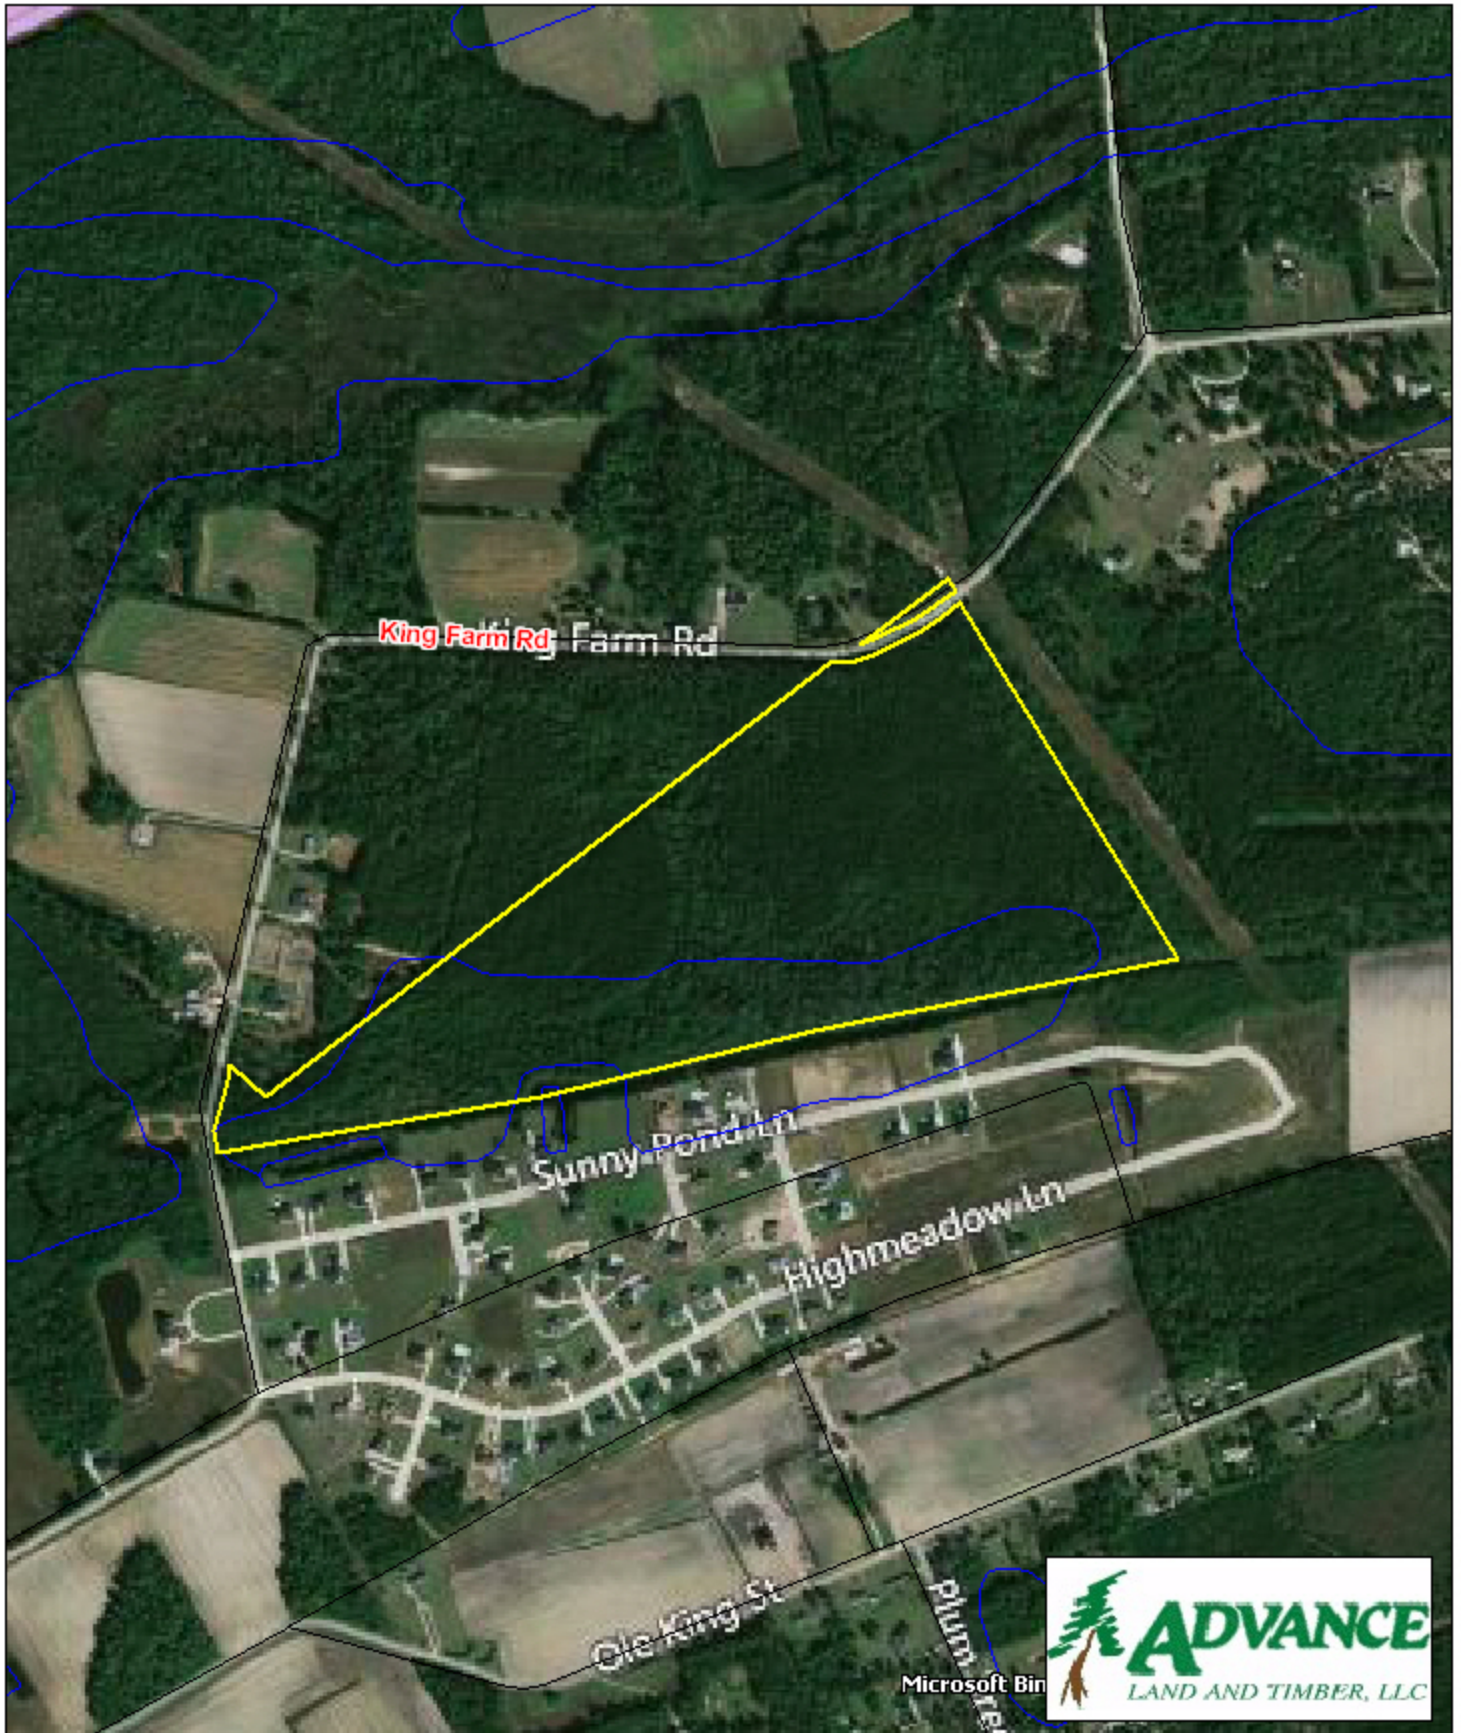

Tract BC24 - Conway 12 Horry County, SC

1 inch = 660 feet
60.6 +/- acres

The information provided on this map is believed to be accurate and is based on the best information available at this time, however, this information is in no way guaranteed.