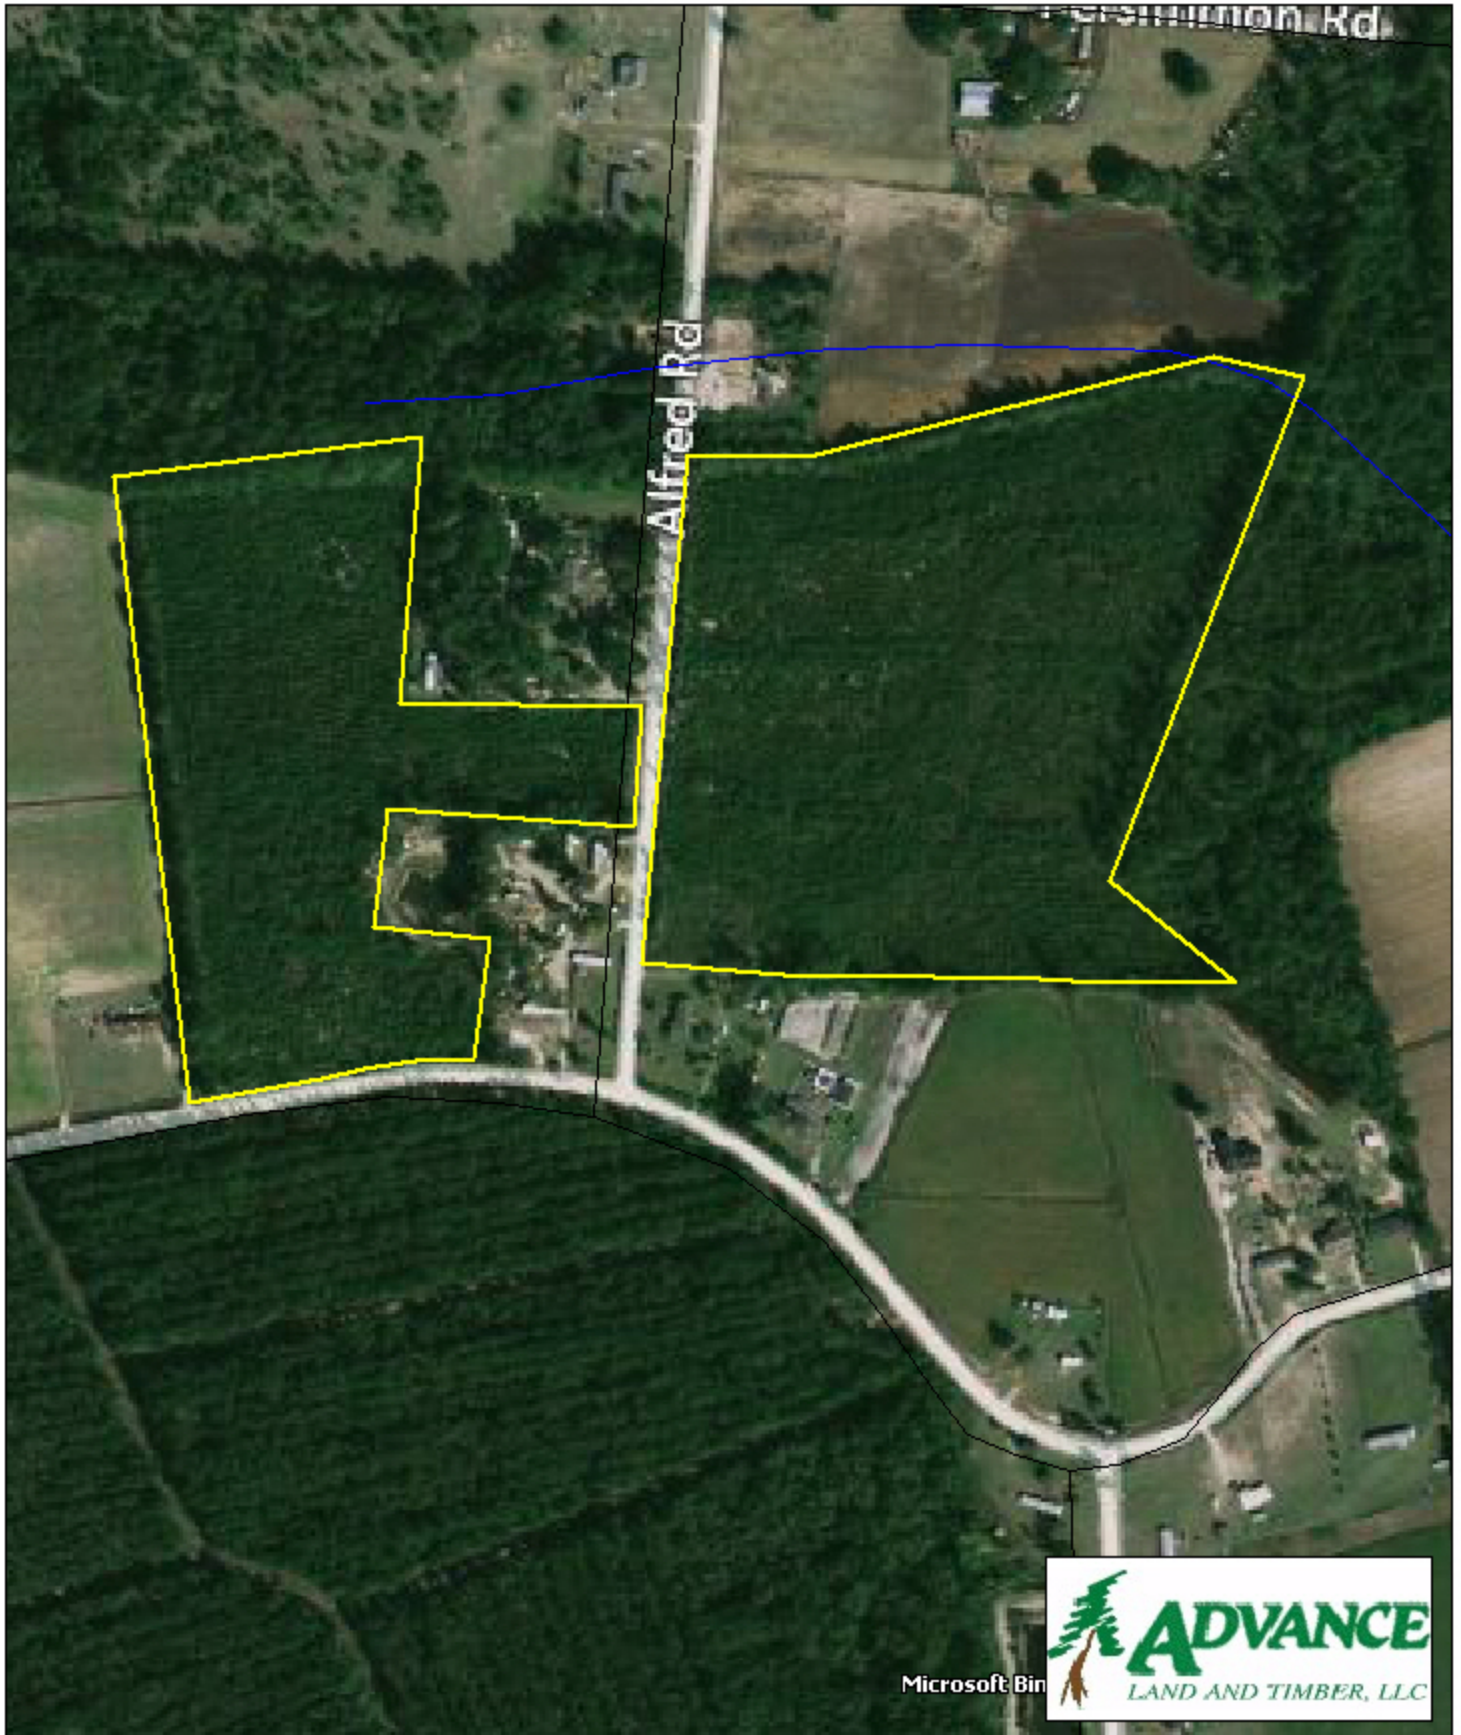

Tract BC5 - Bayboro 34 Horry County, SC

1 inch = 330 feet
33 +/- acres

Microsoft Bin

The information provided on this map is believed to be accurate and is based on the best information available at this time, however, this information is in no way guaranteed.