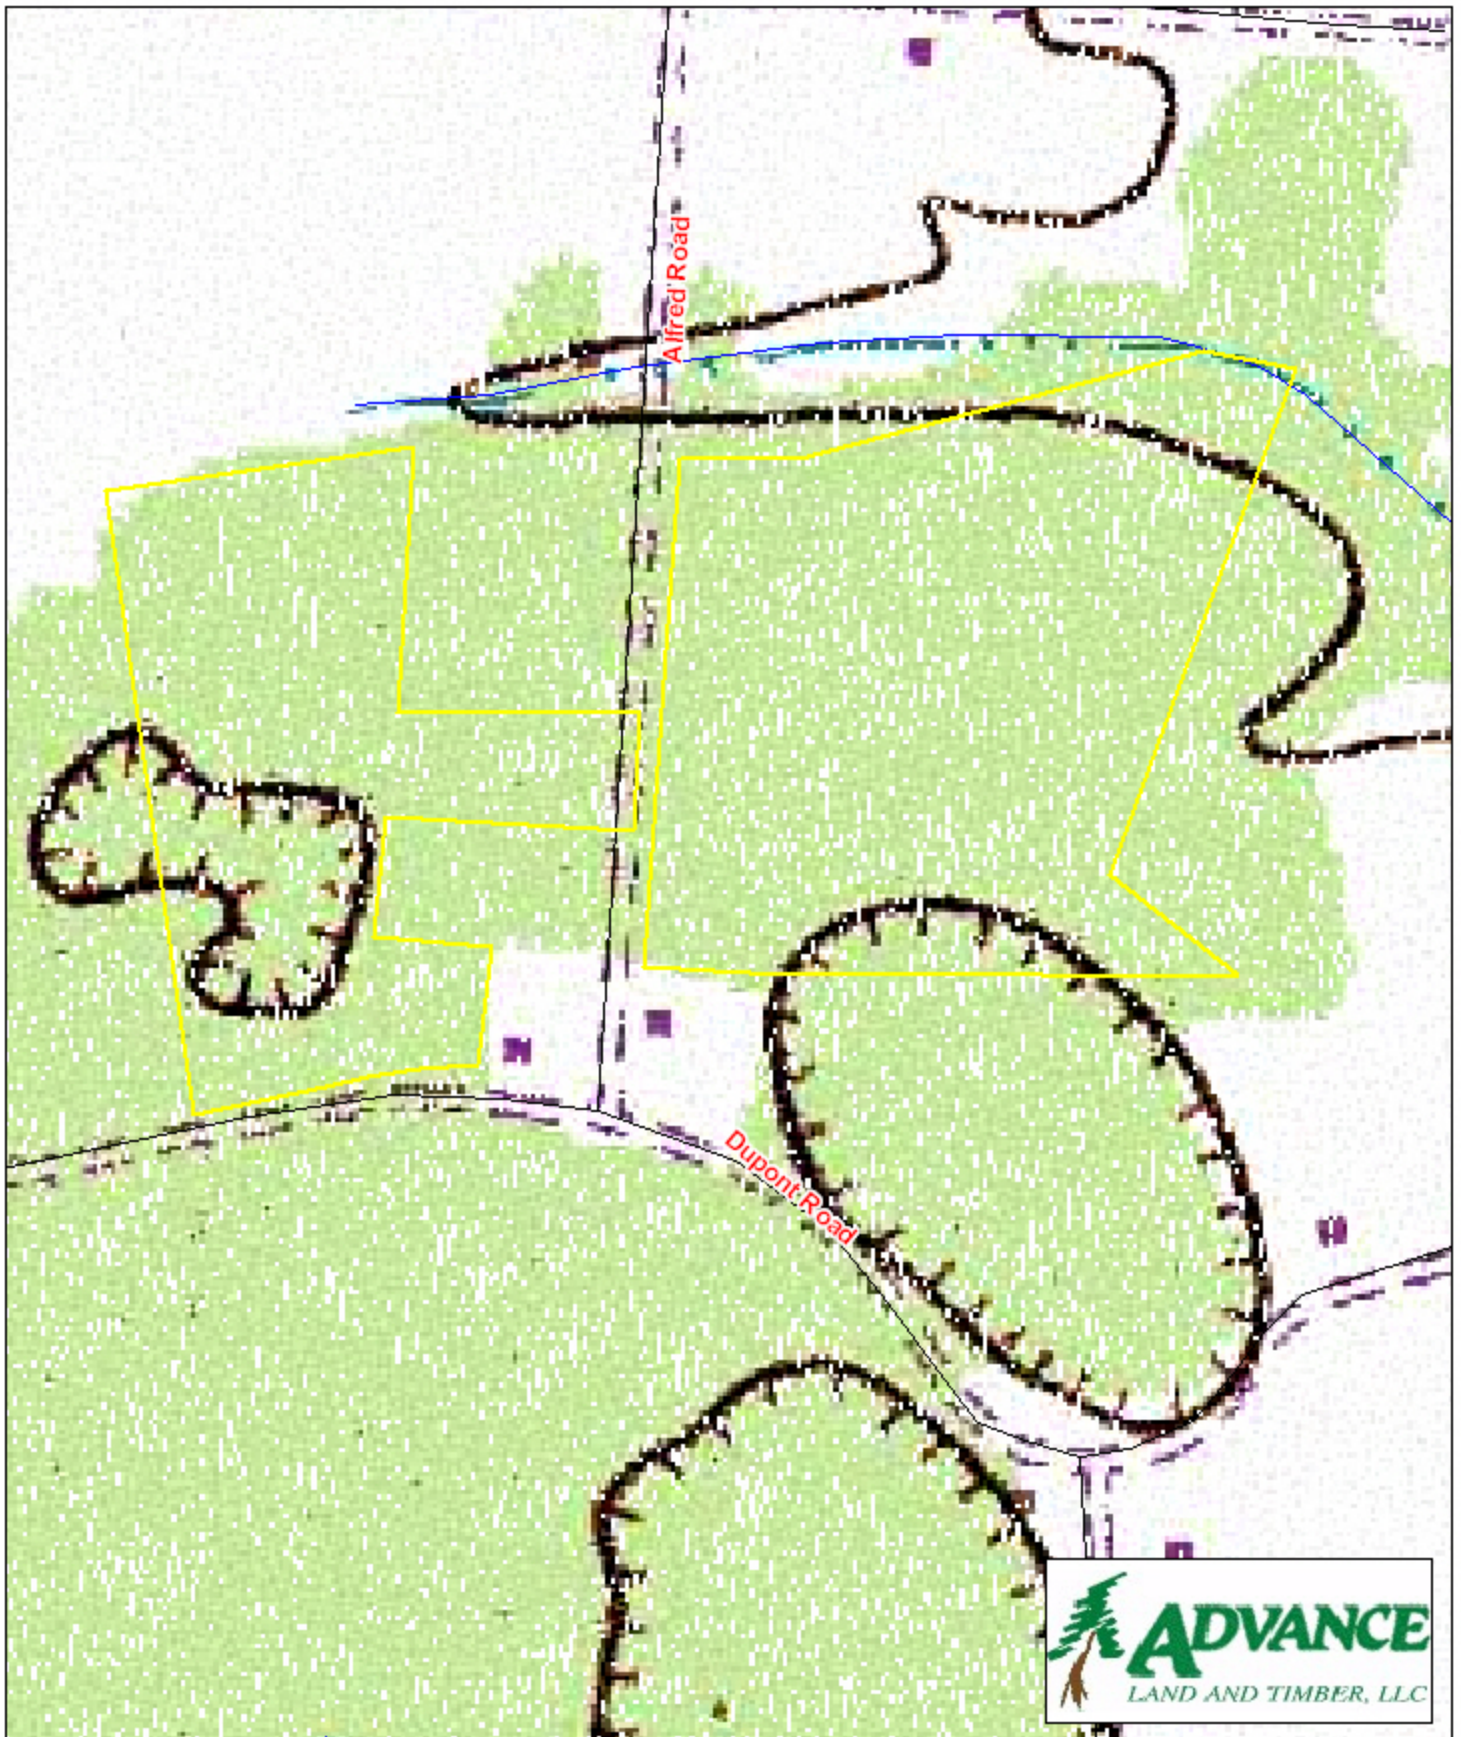

# Tract BC5 - Bayboro 34 Horry County, SC

1 inch = 330 feet  
33 +/- acres

The information provided on this map is believed to be accurate and is based on the best information available at this time, however, this information is in no way guaranteed.