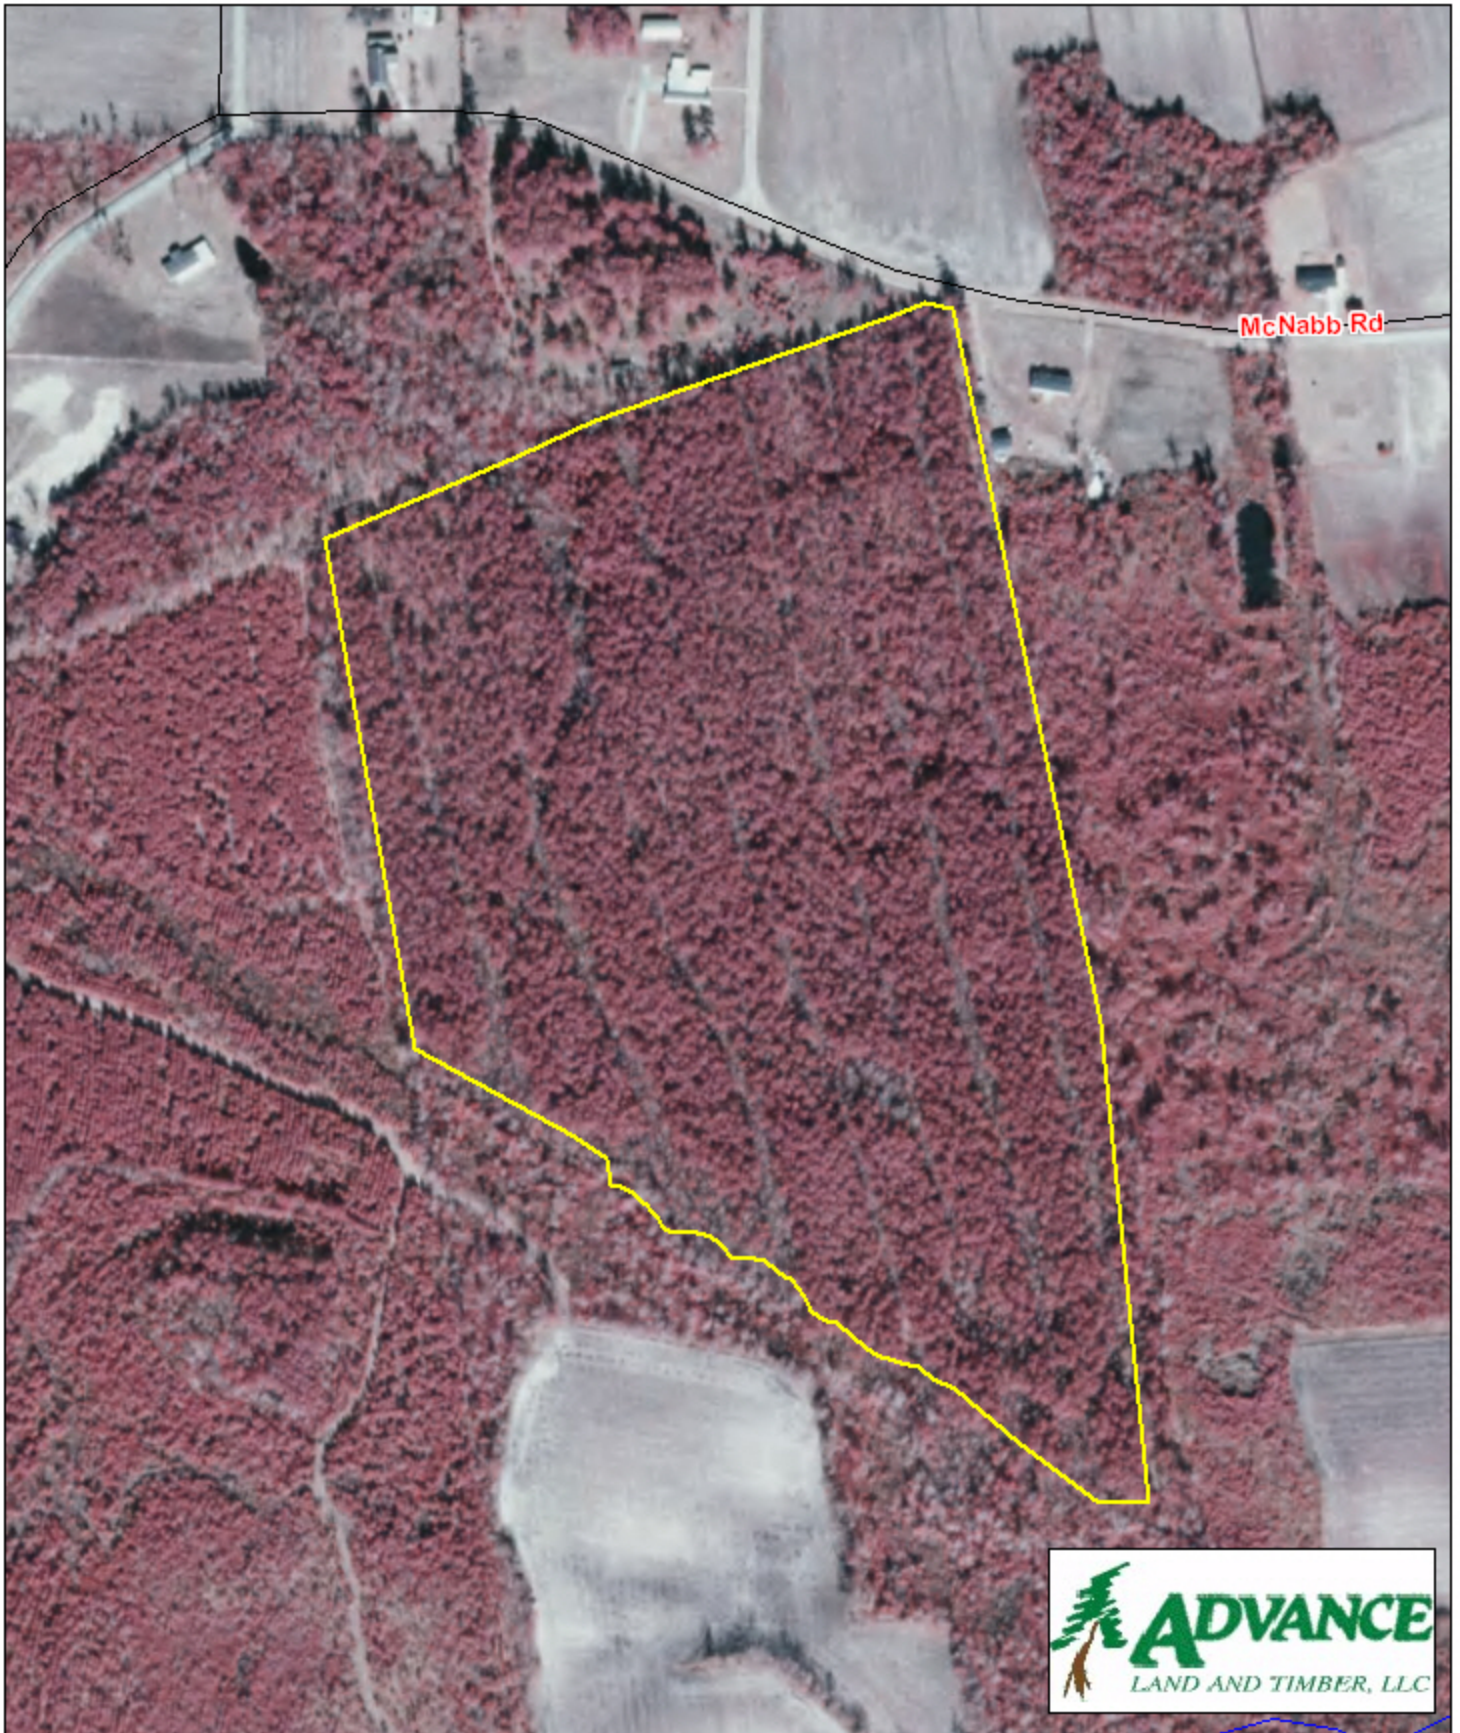

Tract BC12 - Bayboro 100 Horry County, SC

1 inch = 330 feet
44.1 +/- acres

The information provided on this map is believed to be accurate and is based on the best information available at this time, however, this information is in no way guaranteed.