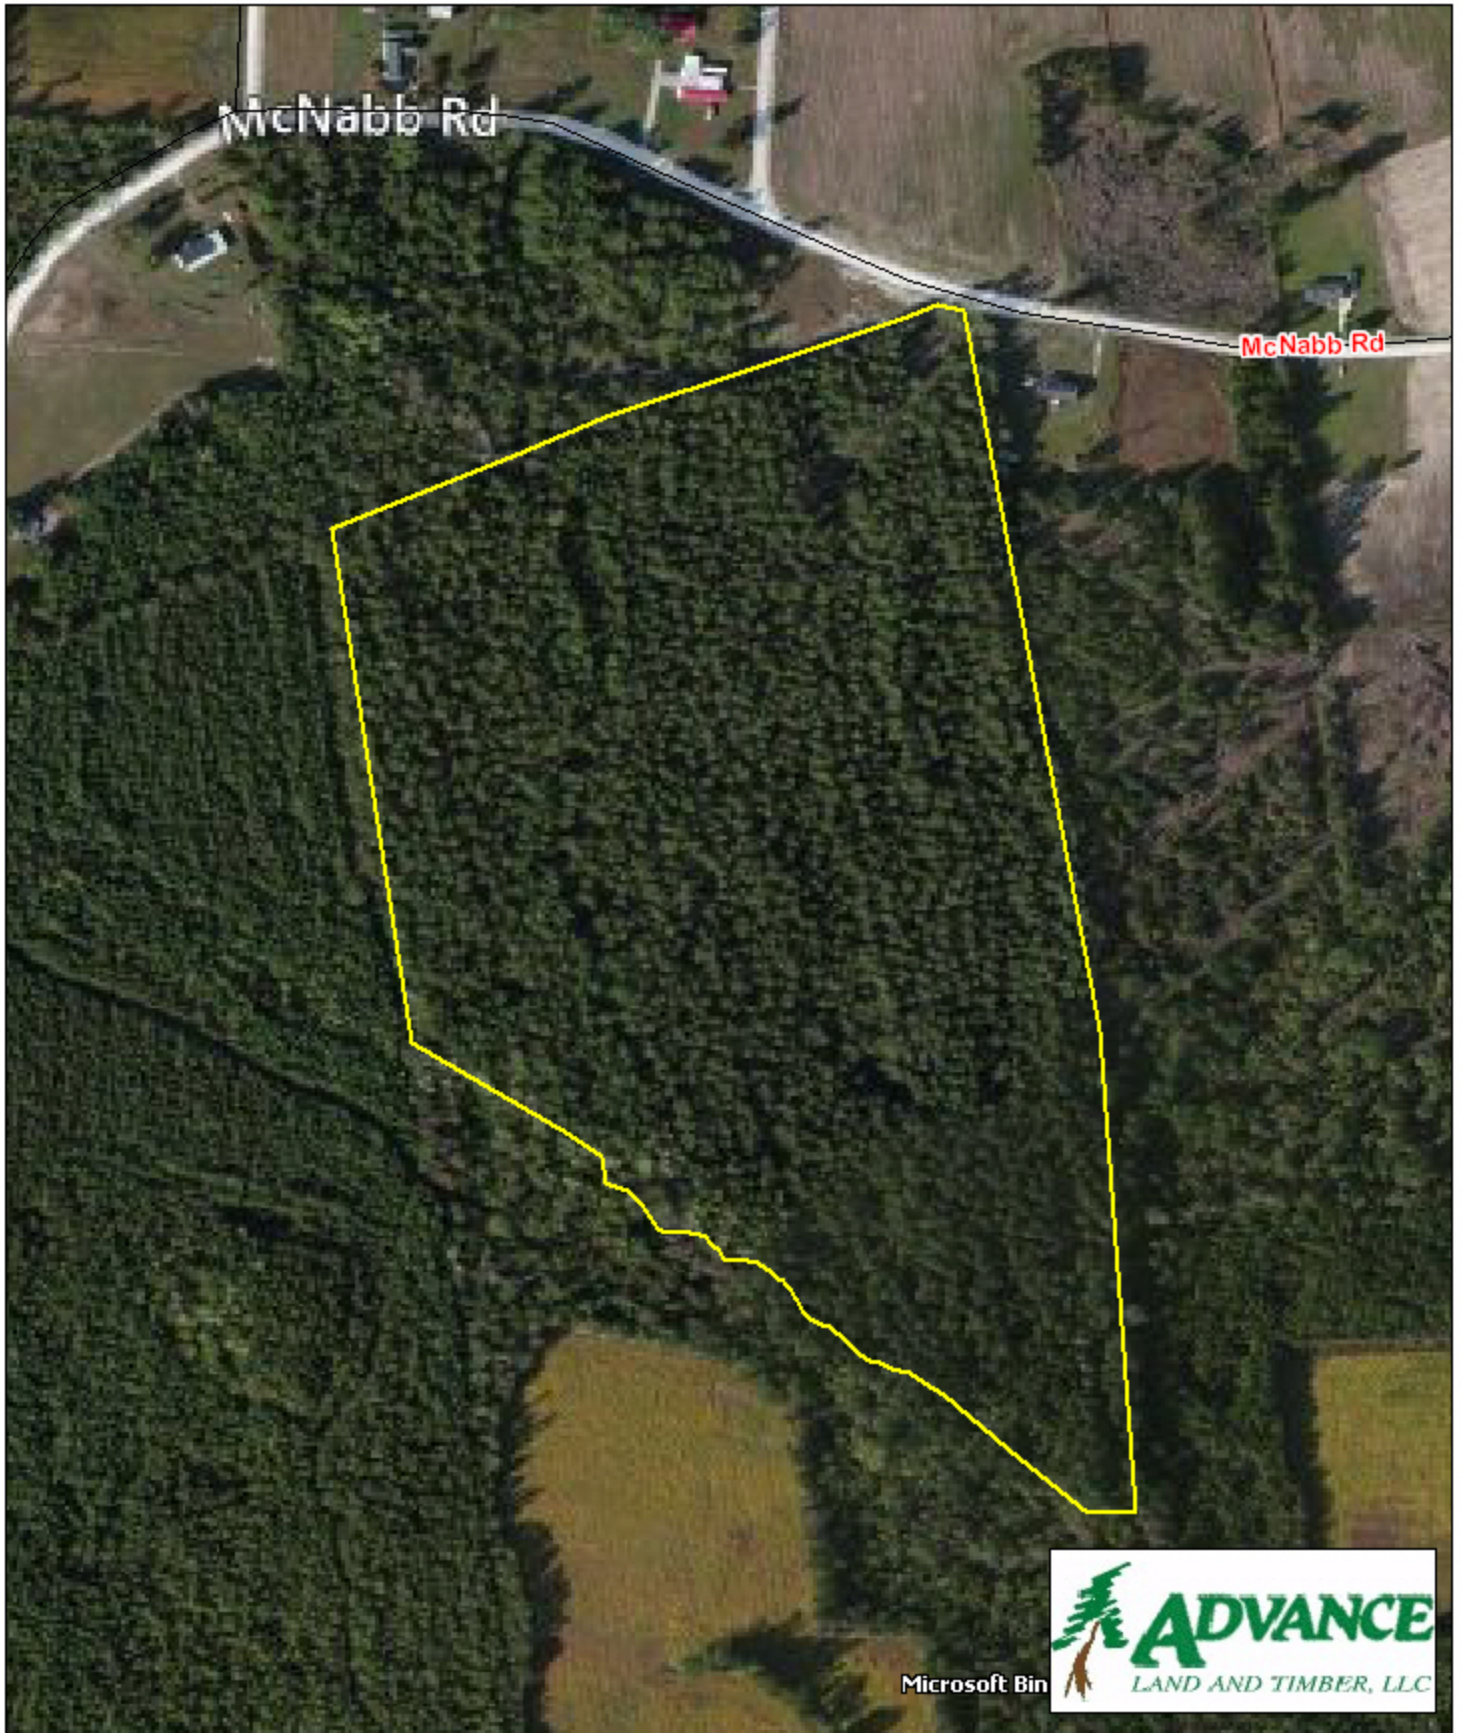

# Tract BC12 - Bayboro 100 Horry County, SC

1 inch = 330 feet  
44.1 +/- acres

Microsoft Bin

The information provided on this map is believed to be accurate and is based on the best information available at this time, however, this information is in no way guaranteed.