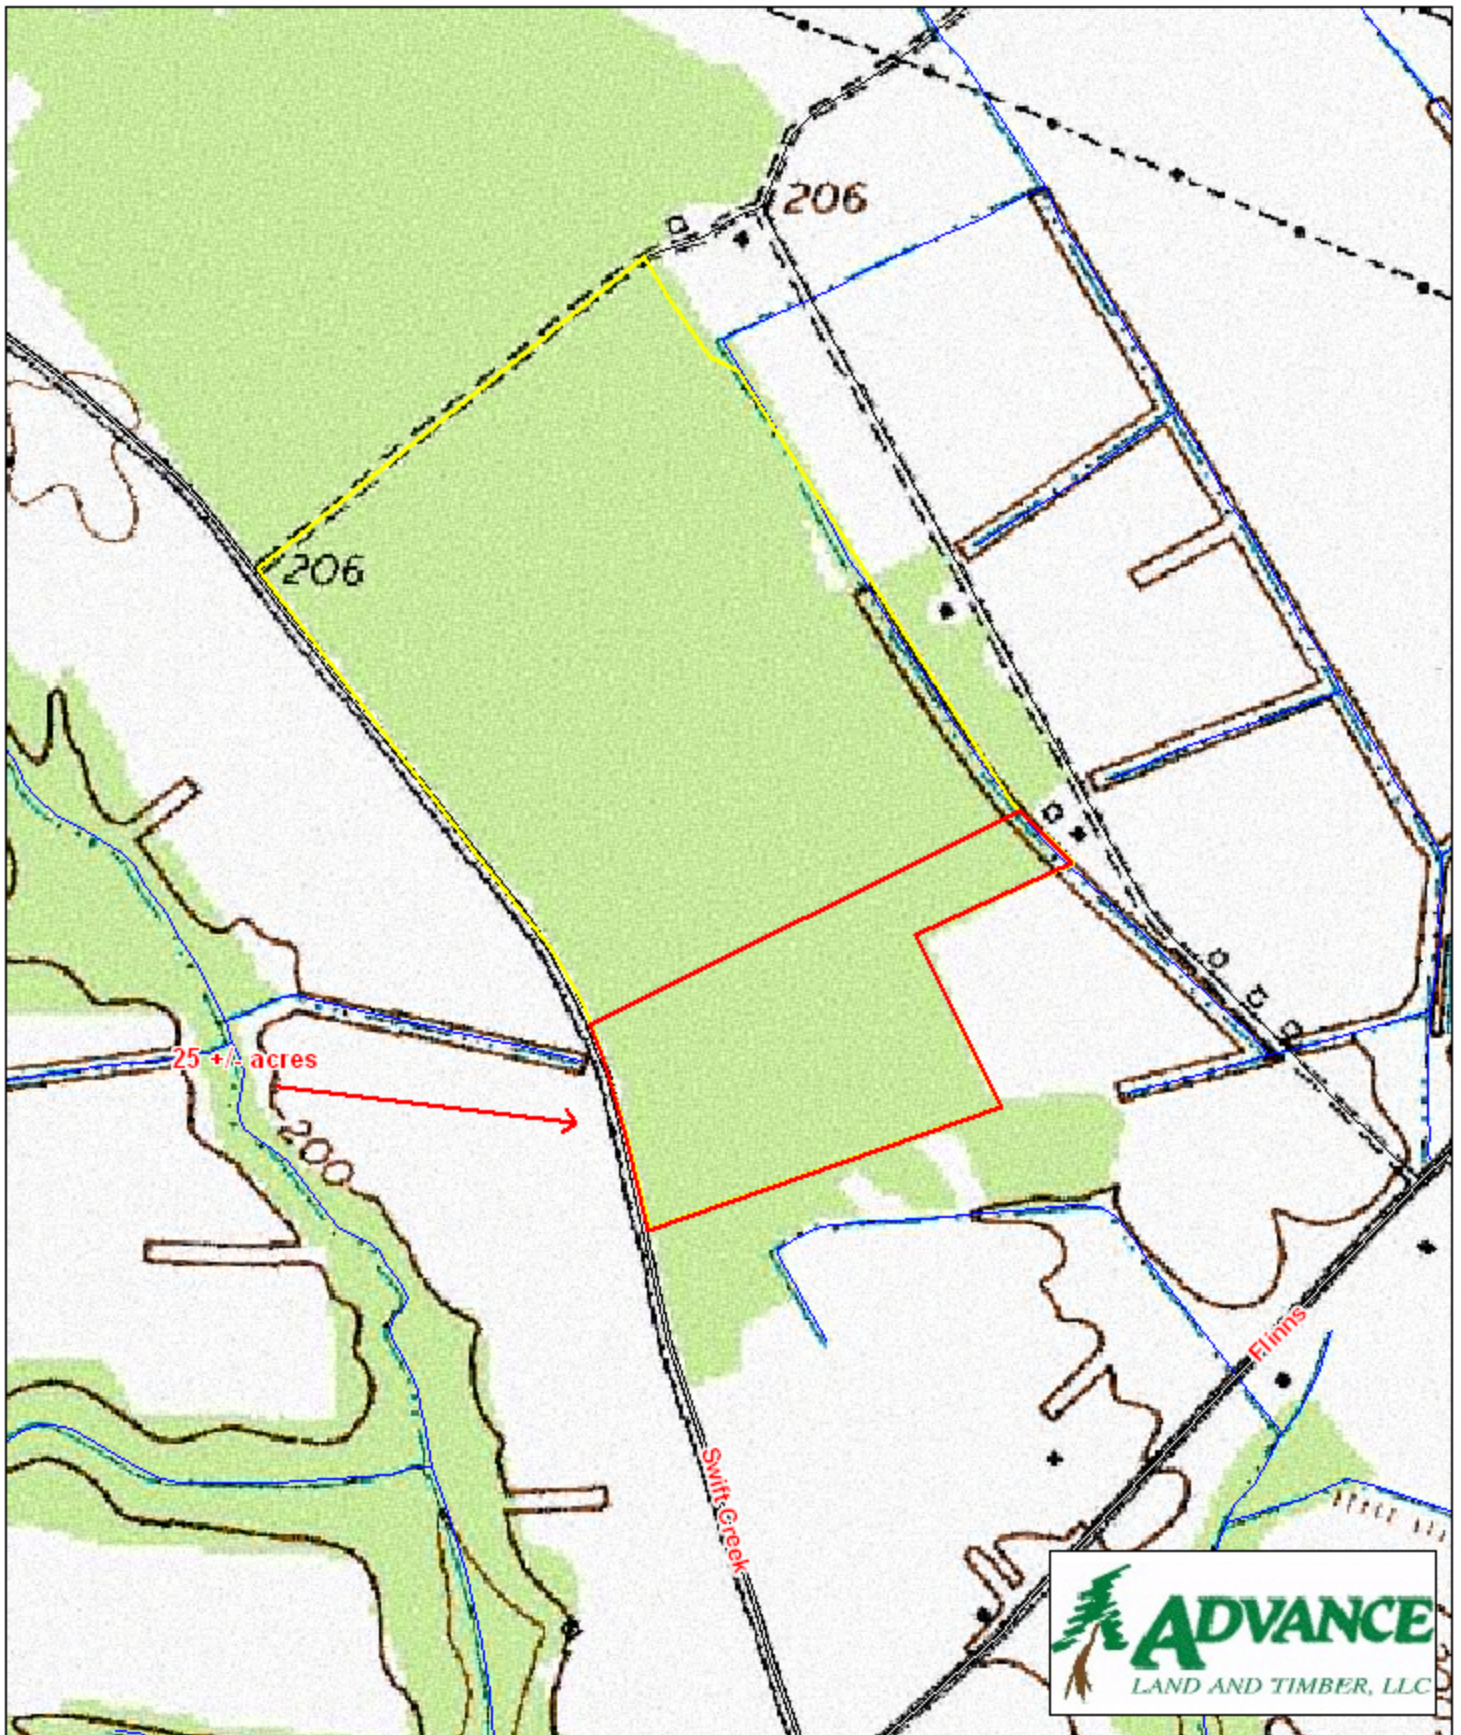

Tract A595 Darlington County, SC

1 inch = 660 feet
25 +/- acres

The information provided on this map is believed to be accurate and is based on the best information available at this time, however, this information is in no way guaranteed.