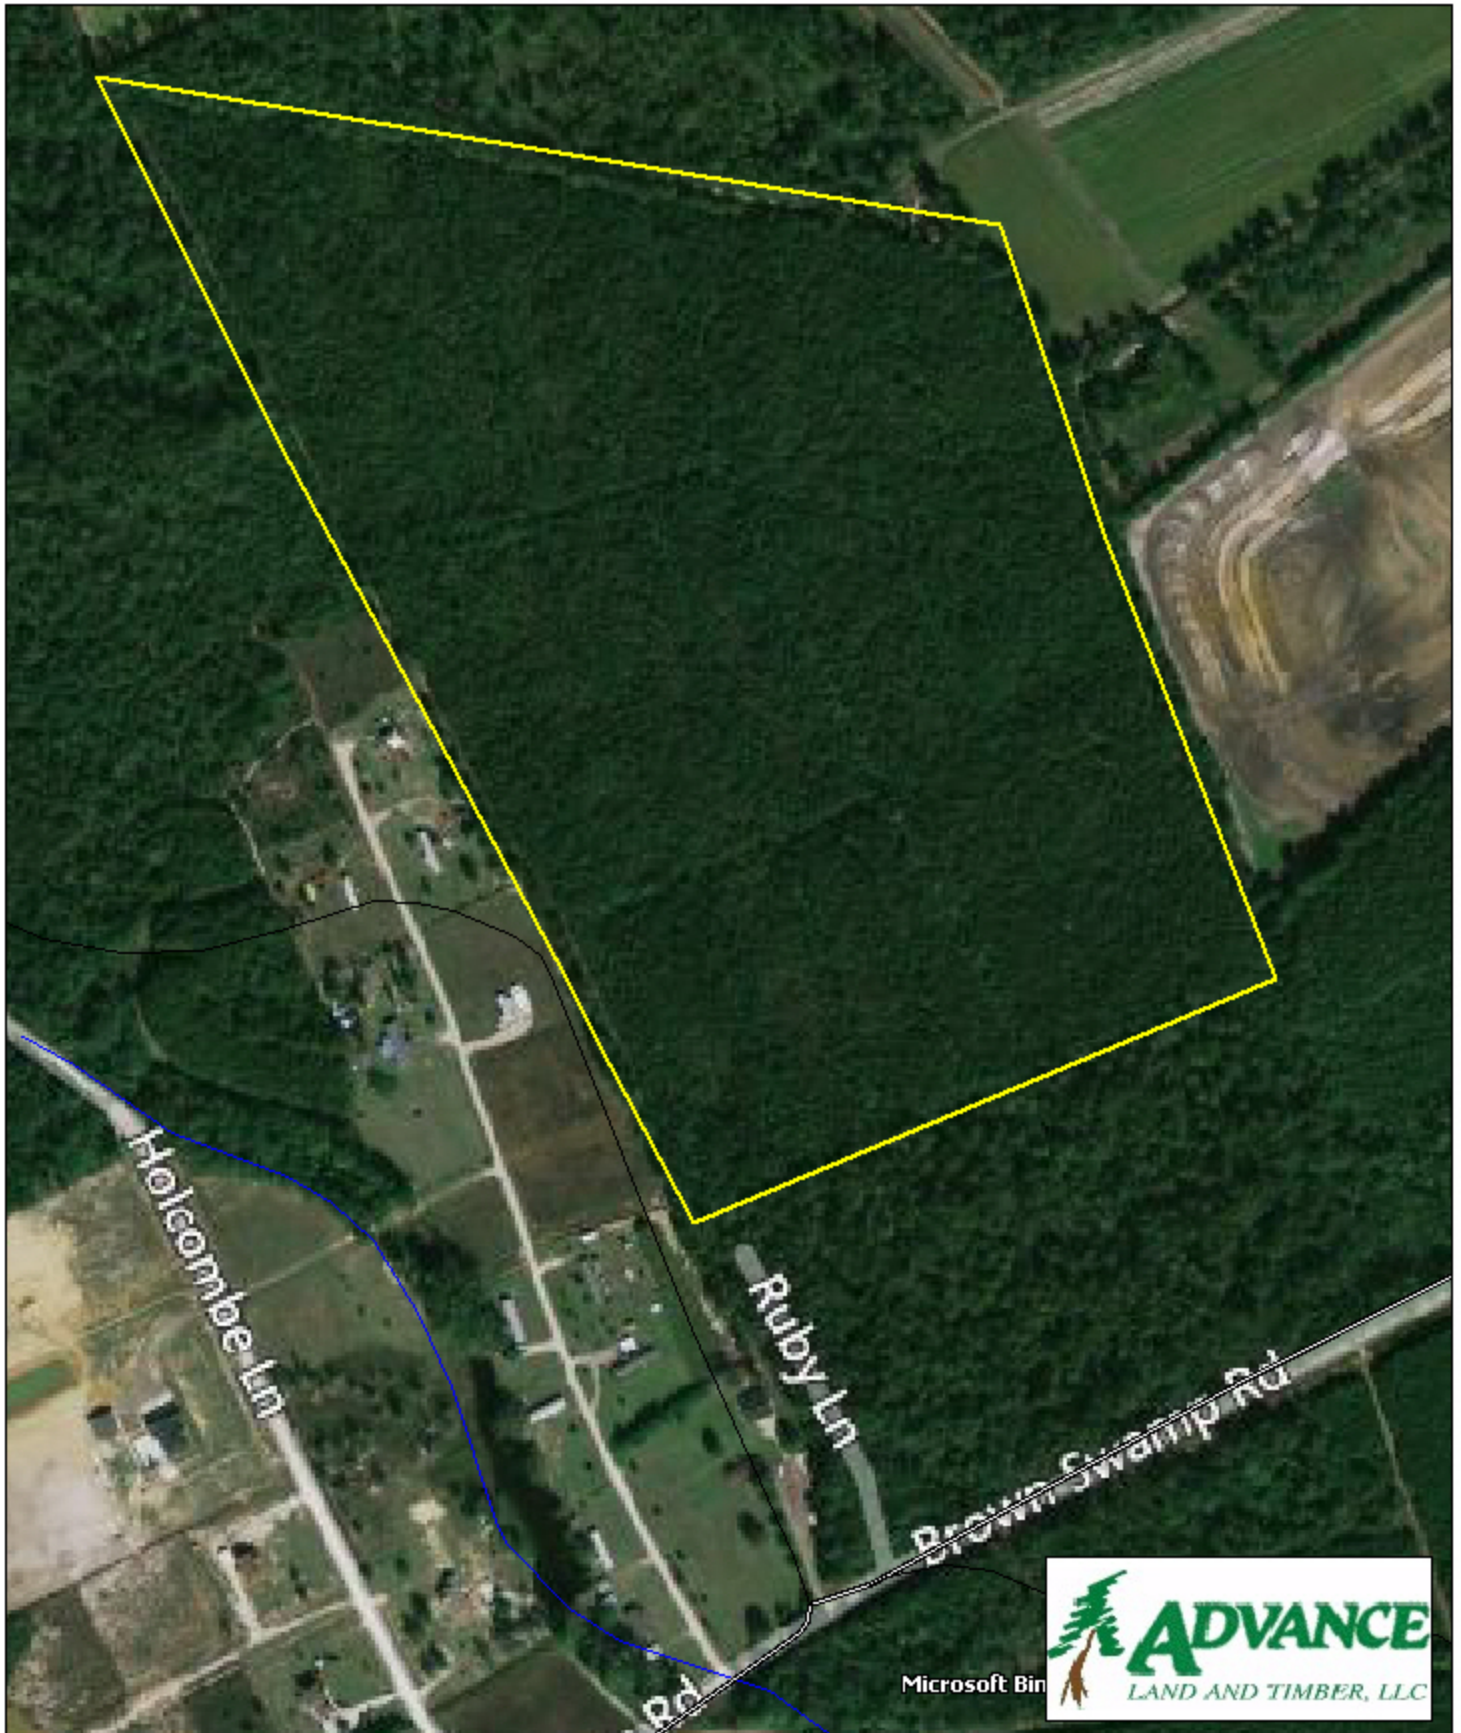

Tract BC38 - Dogbluff 1 Horry County, SC

1 inch = 330 feet
49.03 +/- acres

The information provided on this map is believed to be accurate and is based on the best information available at this time, however, this information is in no way guaranteed.