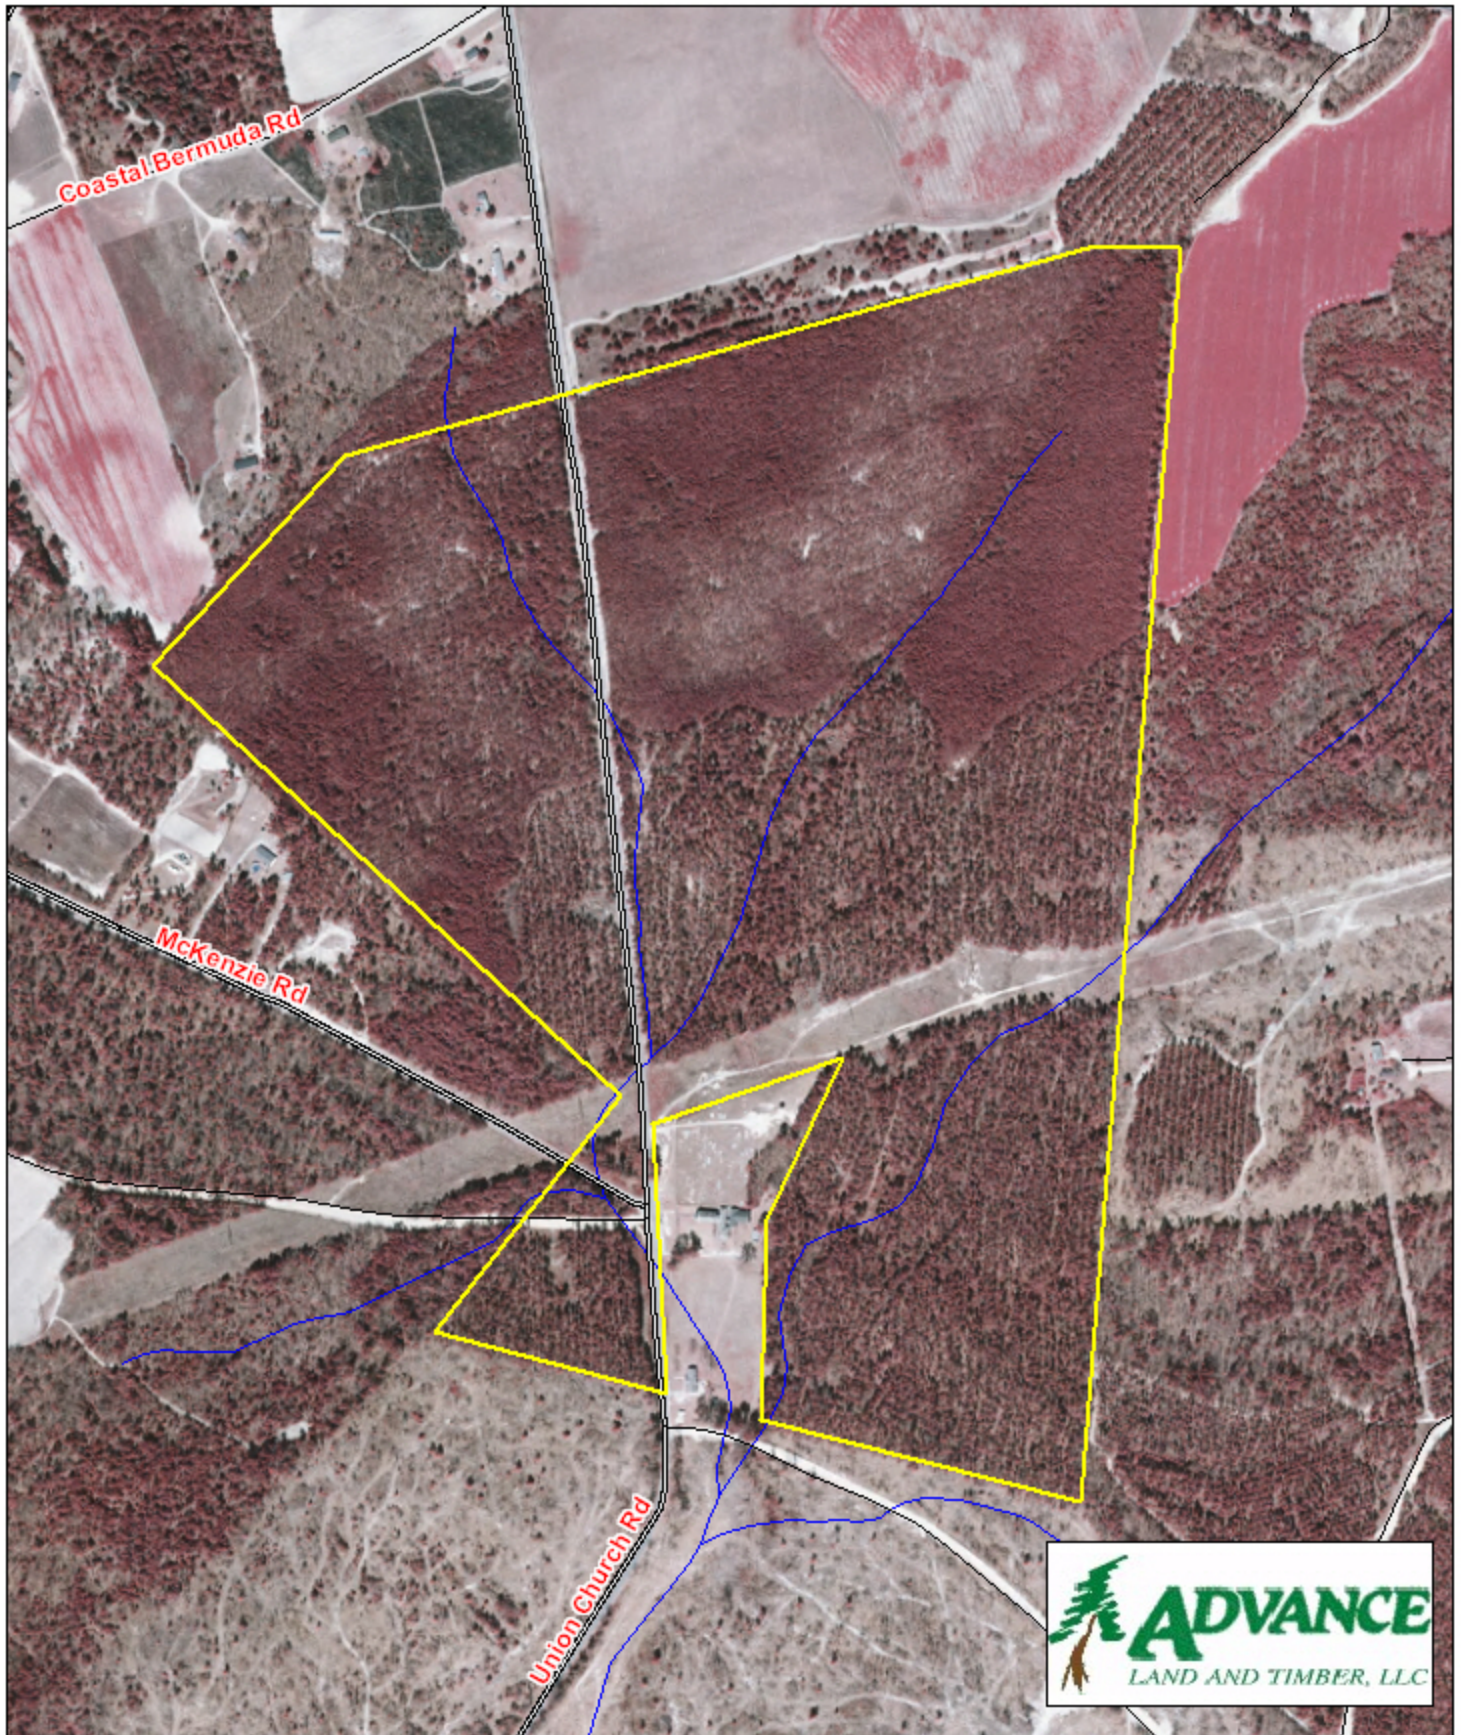

Lloyd 213 Tract Chesterfield County, SC

1 inch = 660 feet
209.1 +/- acres

The information provided on this map is believed to be accurate and is based on the best information available at this time, however, this information is in no way guaranteed.