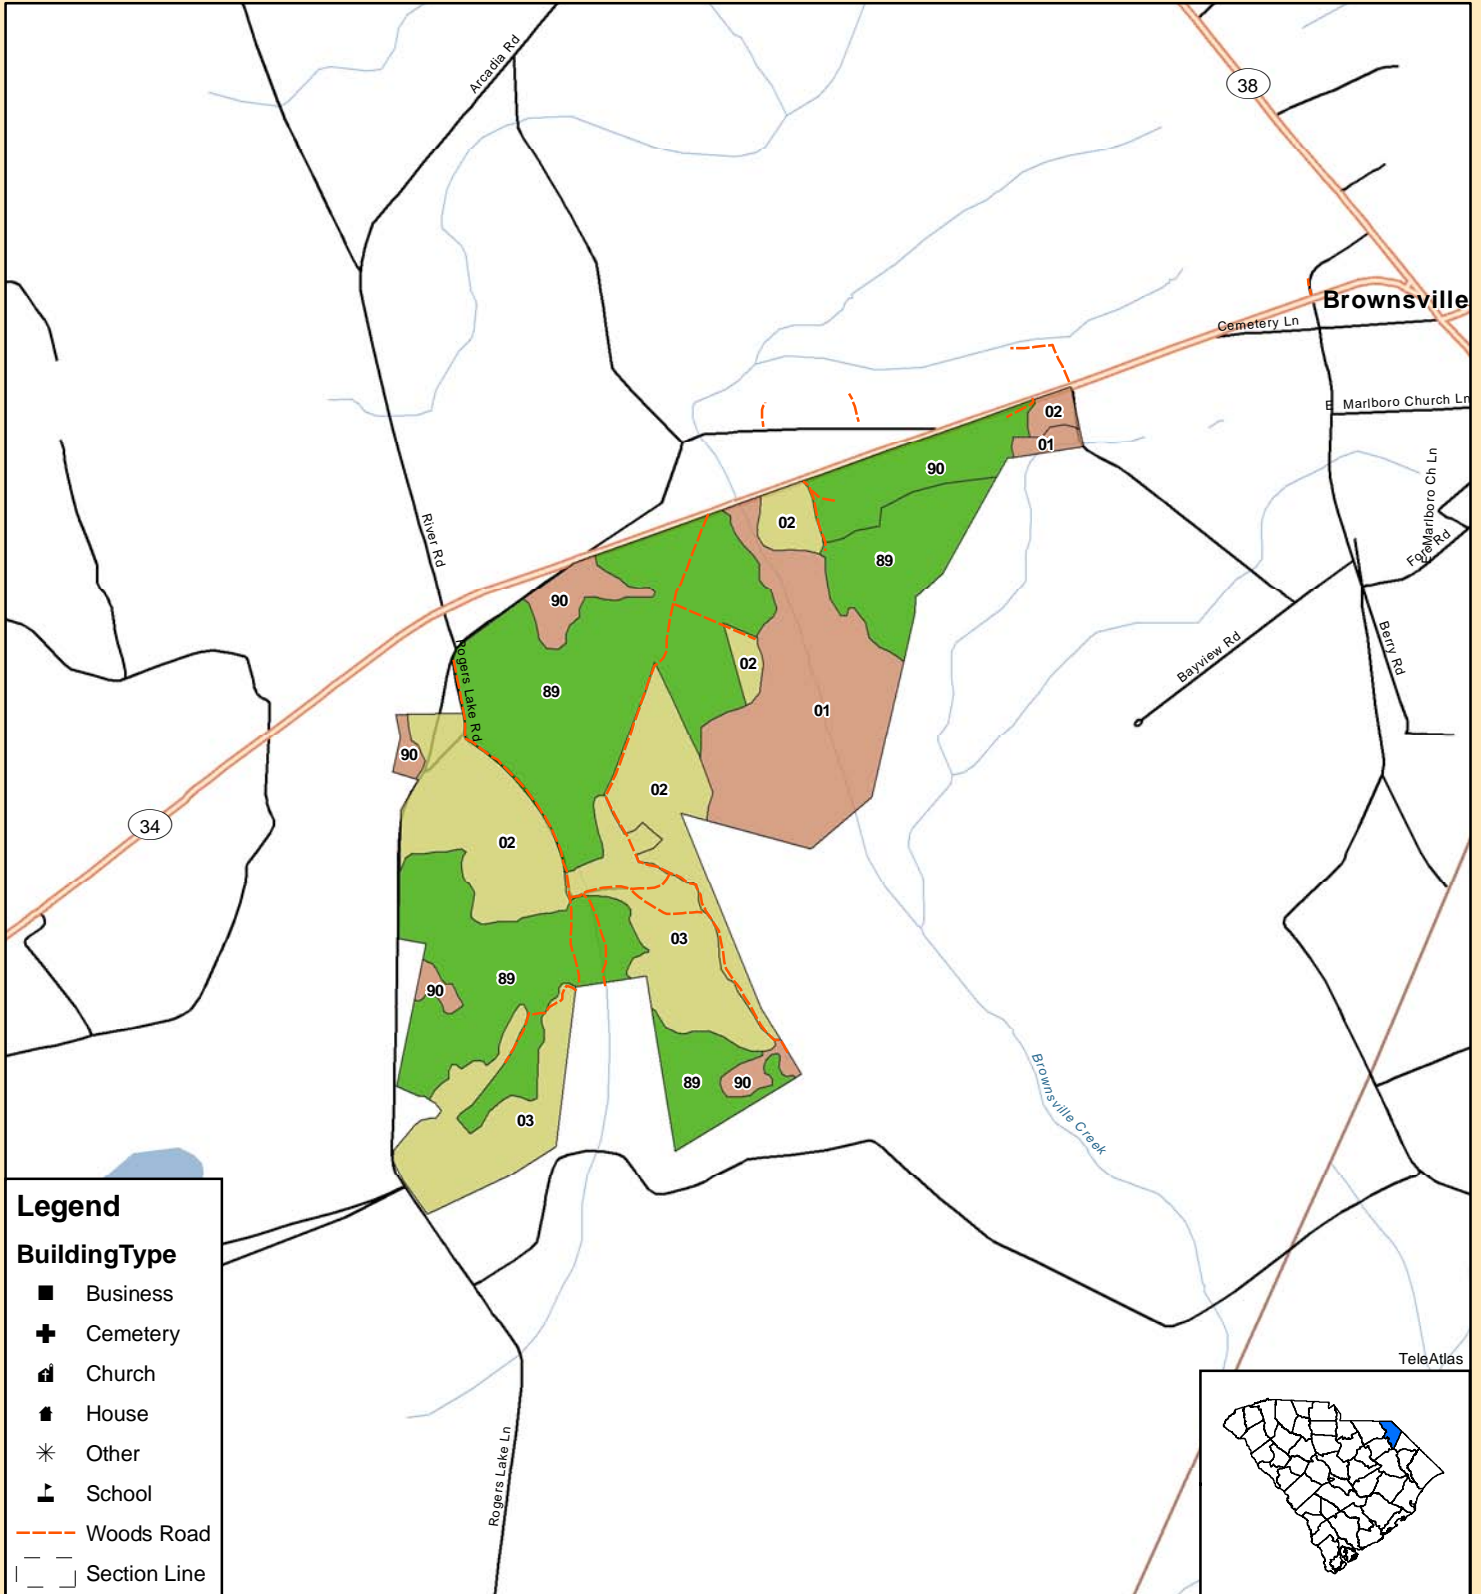

Timbervest Partners, LP
 J.P. Hodges - 10971 Tract
 Marlboro County, SC
 1,079.00 Acres

Stand Types (total acres)

- Merch Planted Pine (526.19 acres)
- Nat Hardwood (218.33 acres)
- Planted Pine 2001-2005 (334.48 acres)

Legend

BuildingType

- Business
- Cemetery
- Church
- House
- Other
- School
- Woods Road
- Section Line