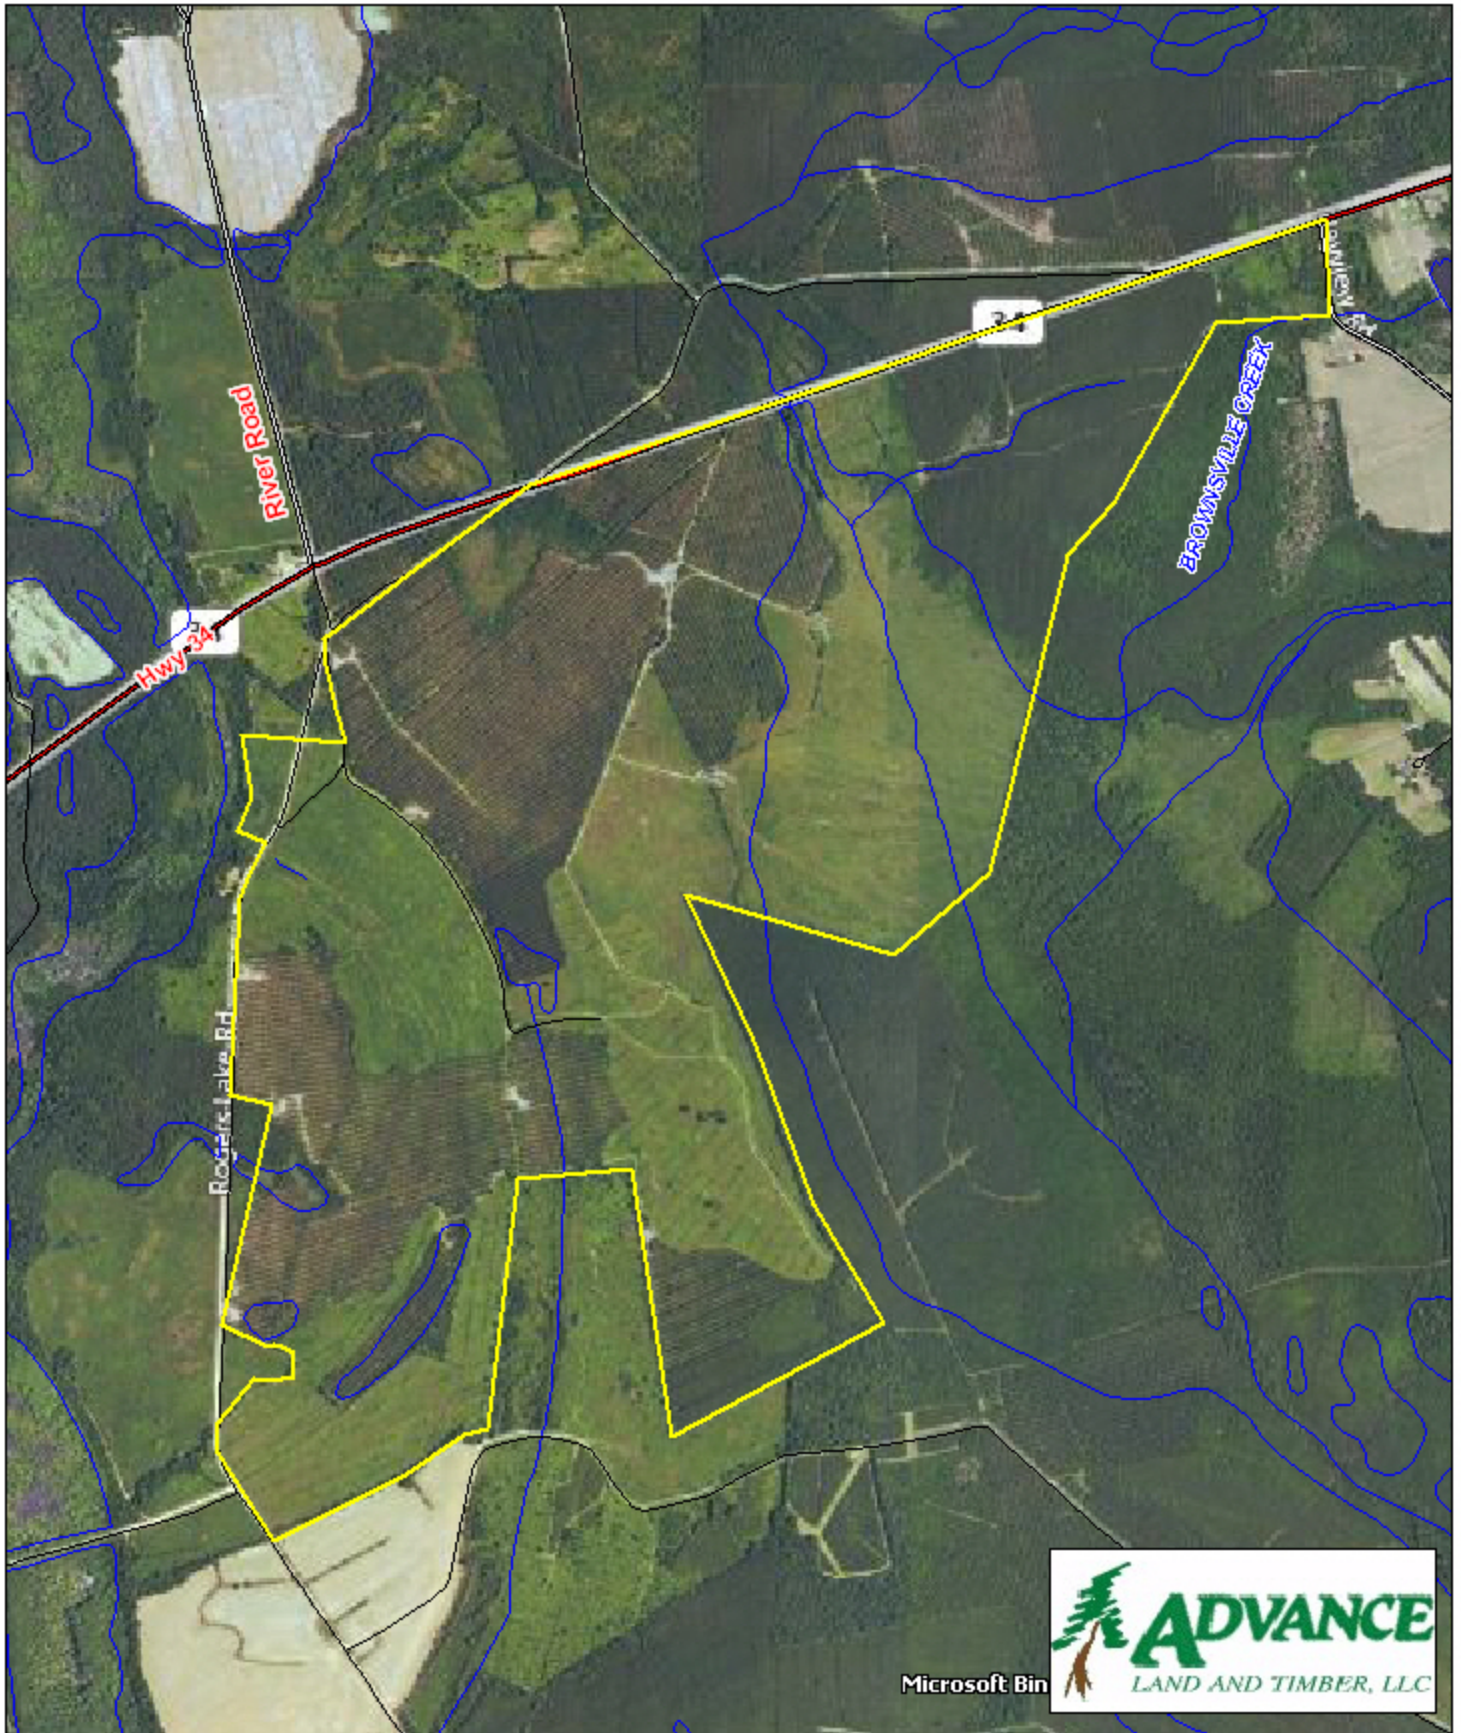

J.P. Hodges Tract Marlboro County, SC

1 inch = 1,650 feet
1,079.0 +/- acres

Microsoft Bin

The information provided on this map is believed to be accurate and is based on the best information available at this time, however, this information is in no way guaranteed.