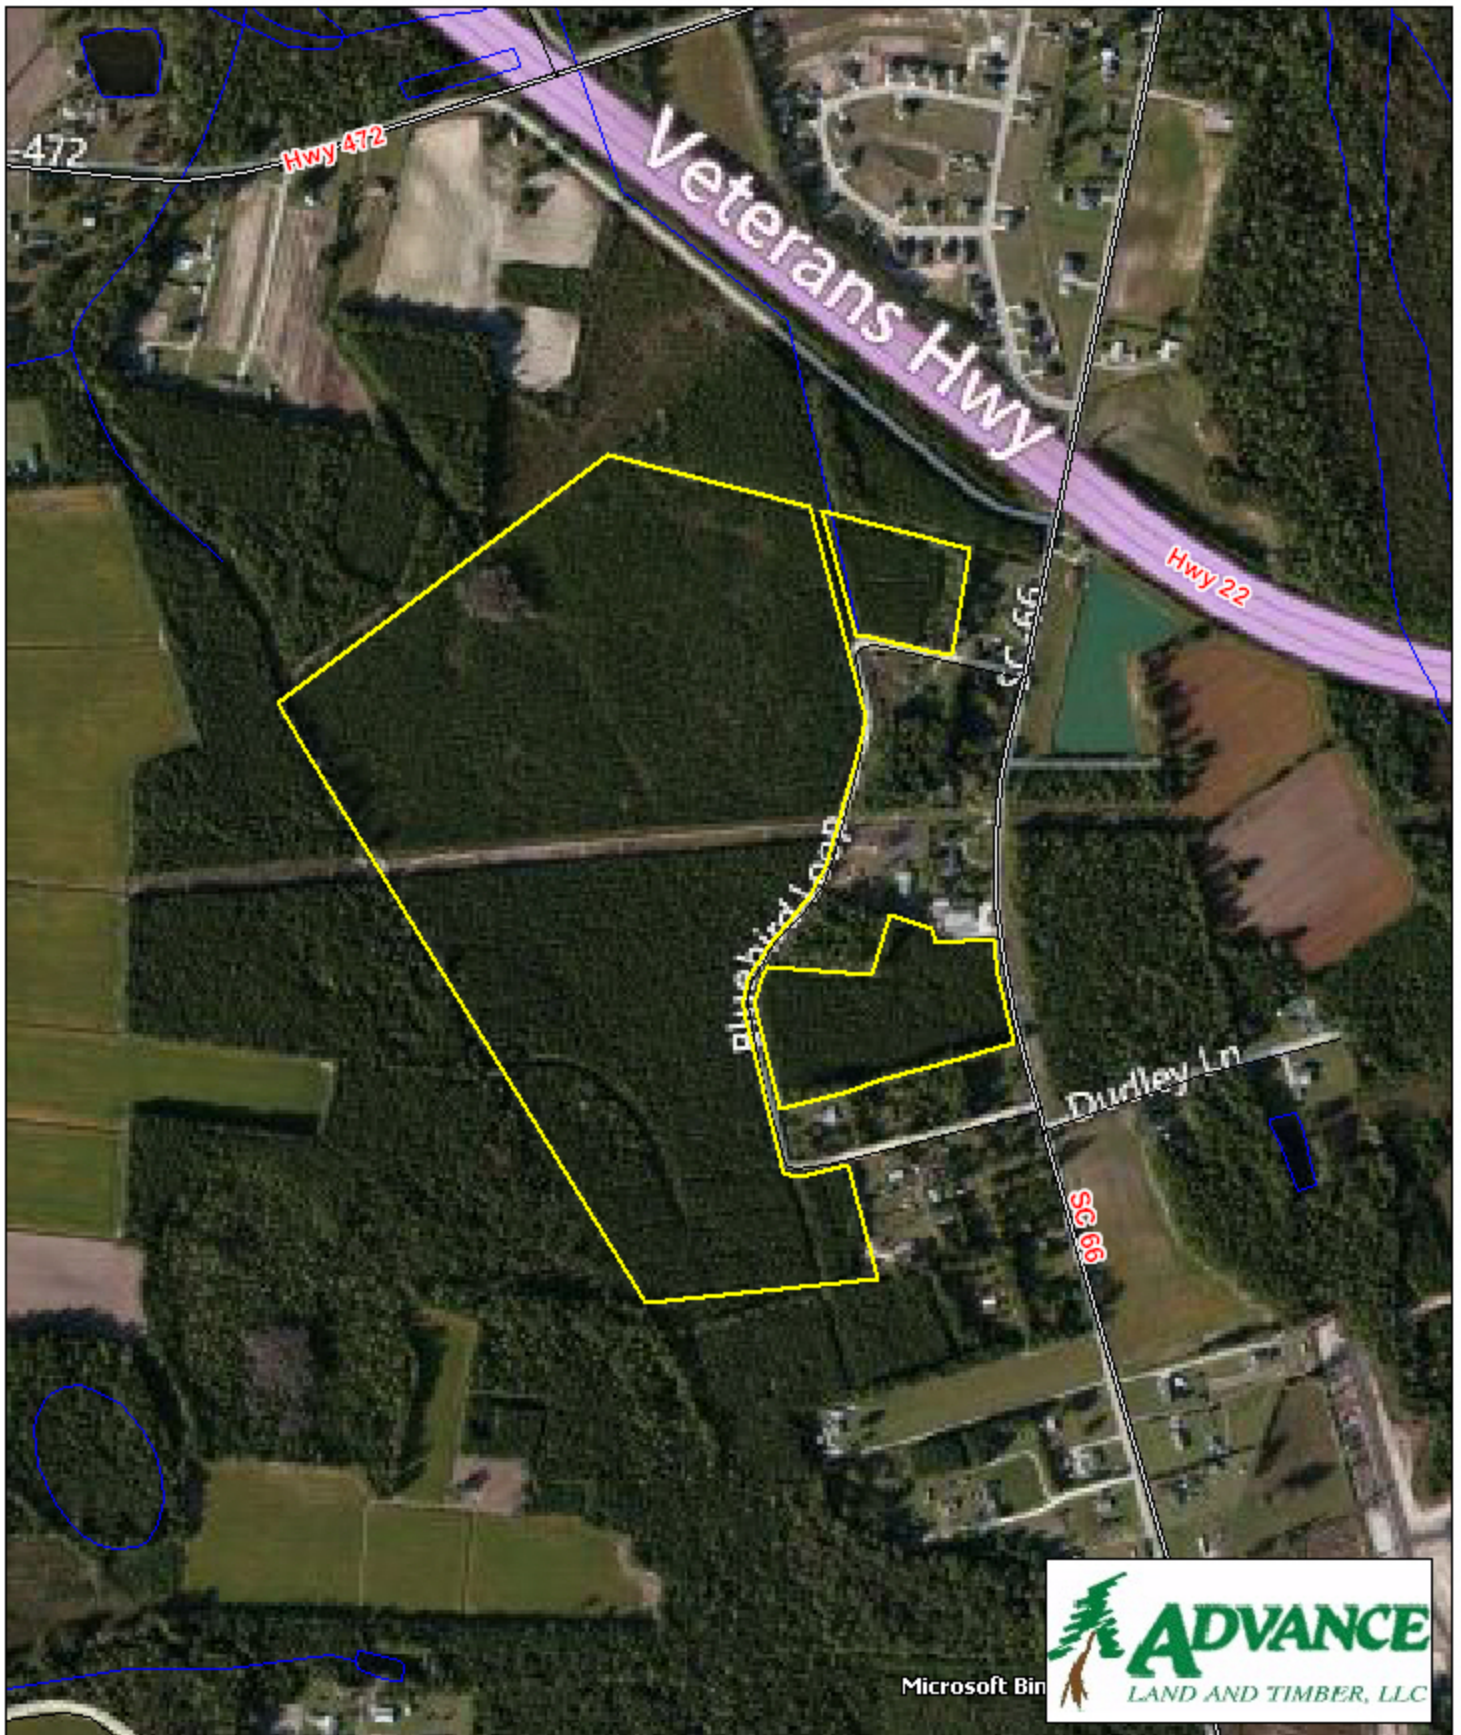

Tract BC32 - Conway 192,292,354
Horry County, SC

1 inch = 660 feet
98.0 +/- acres

The information provided on this map is believed to be accurate and is based on the best information available at this time, however, this information is in no way guaranteed.