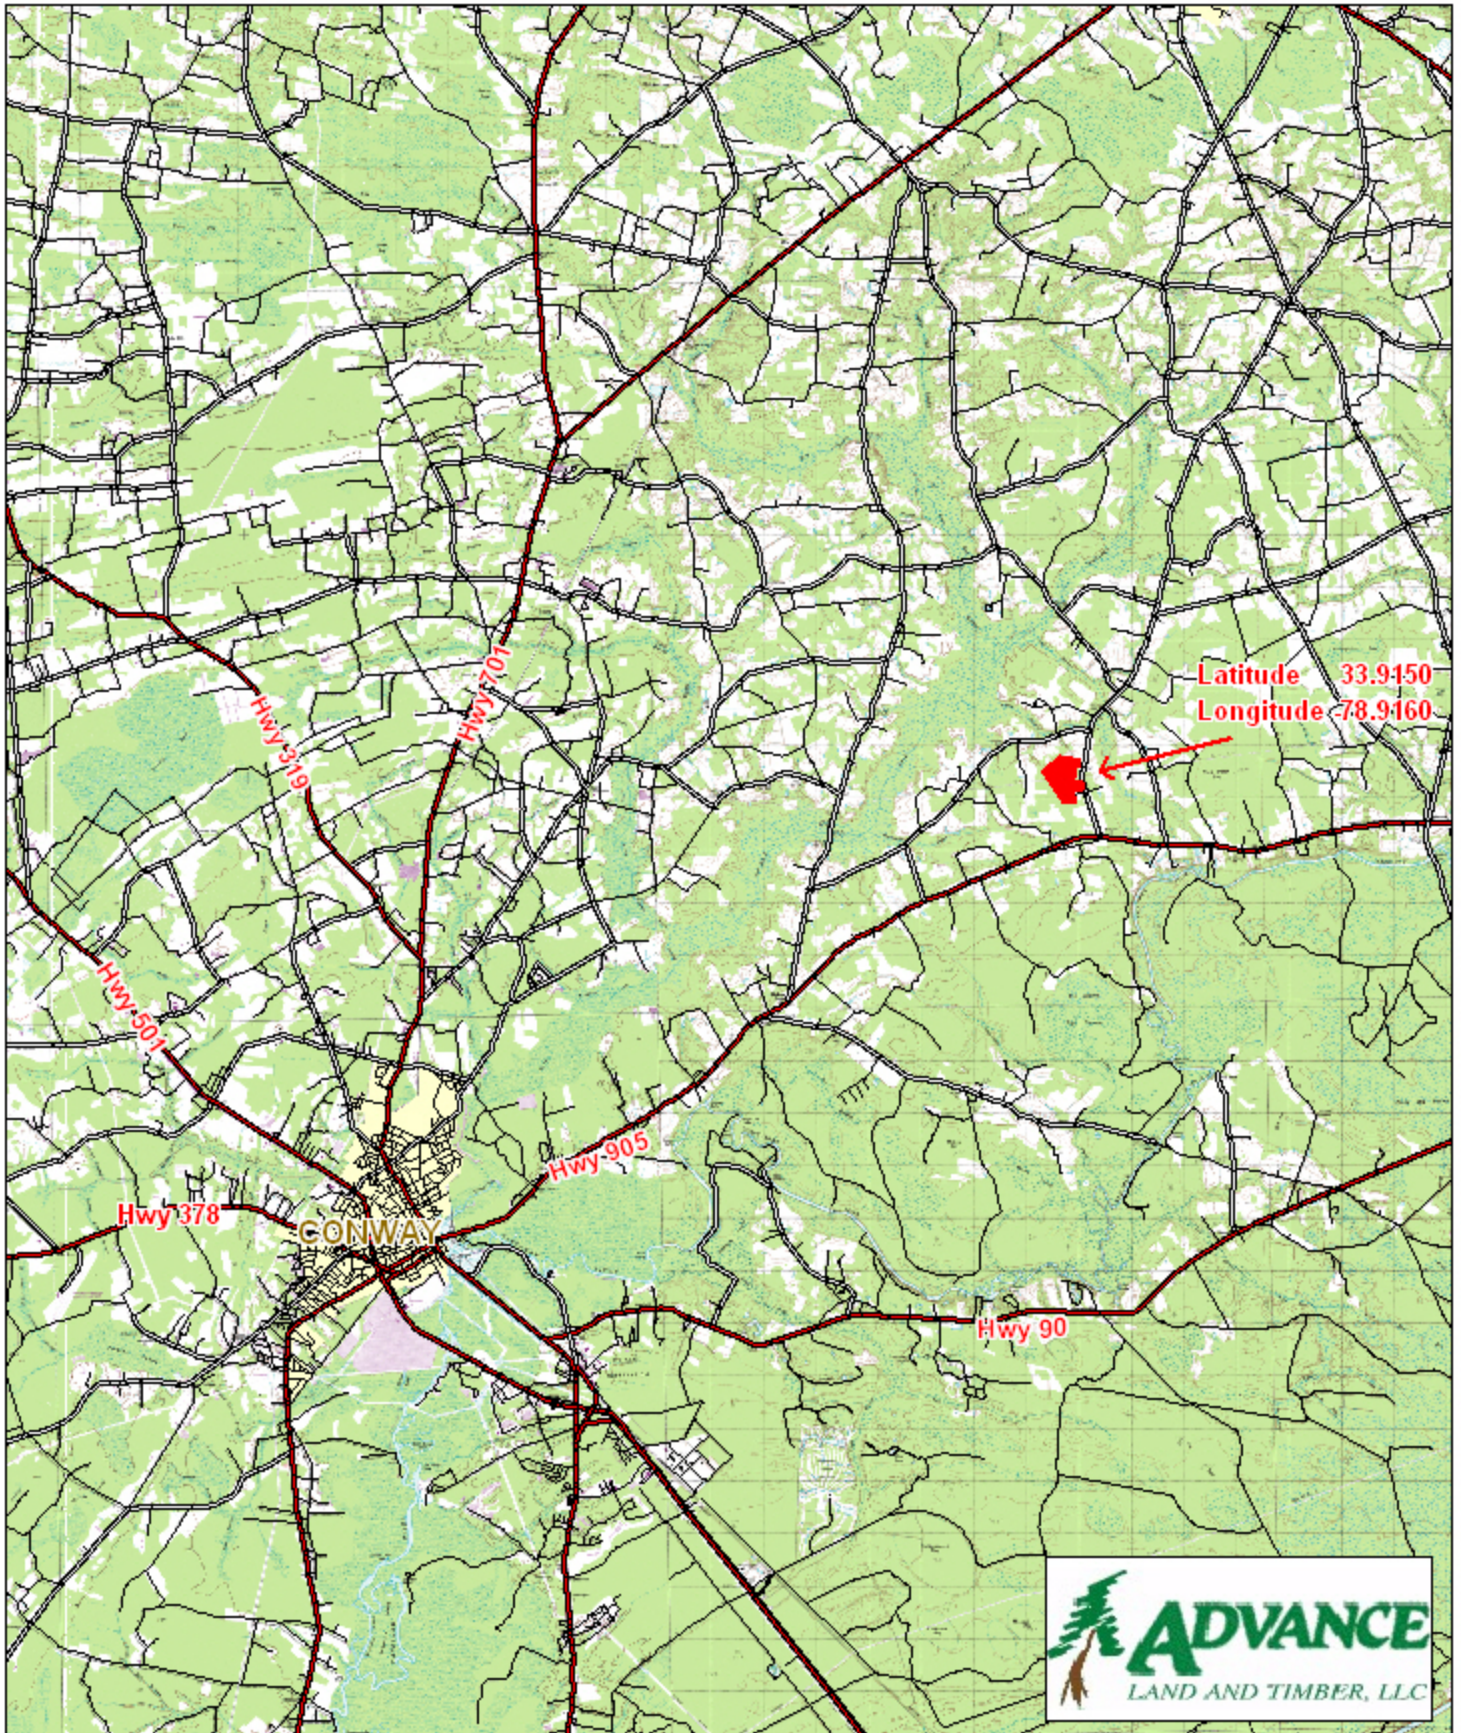

Tract BC32 - Conway 192,292,354 Horry County, SC

1 inch = 12,000 feet
98.0 +/- acres

The information provided on this map is believed to be accurate and is based on the best information available at this time, however, this information is in no way guaranteed.