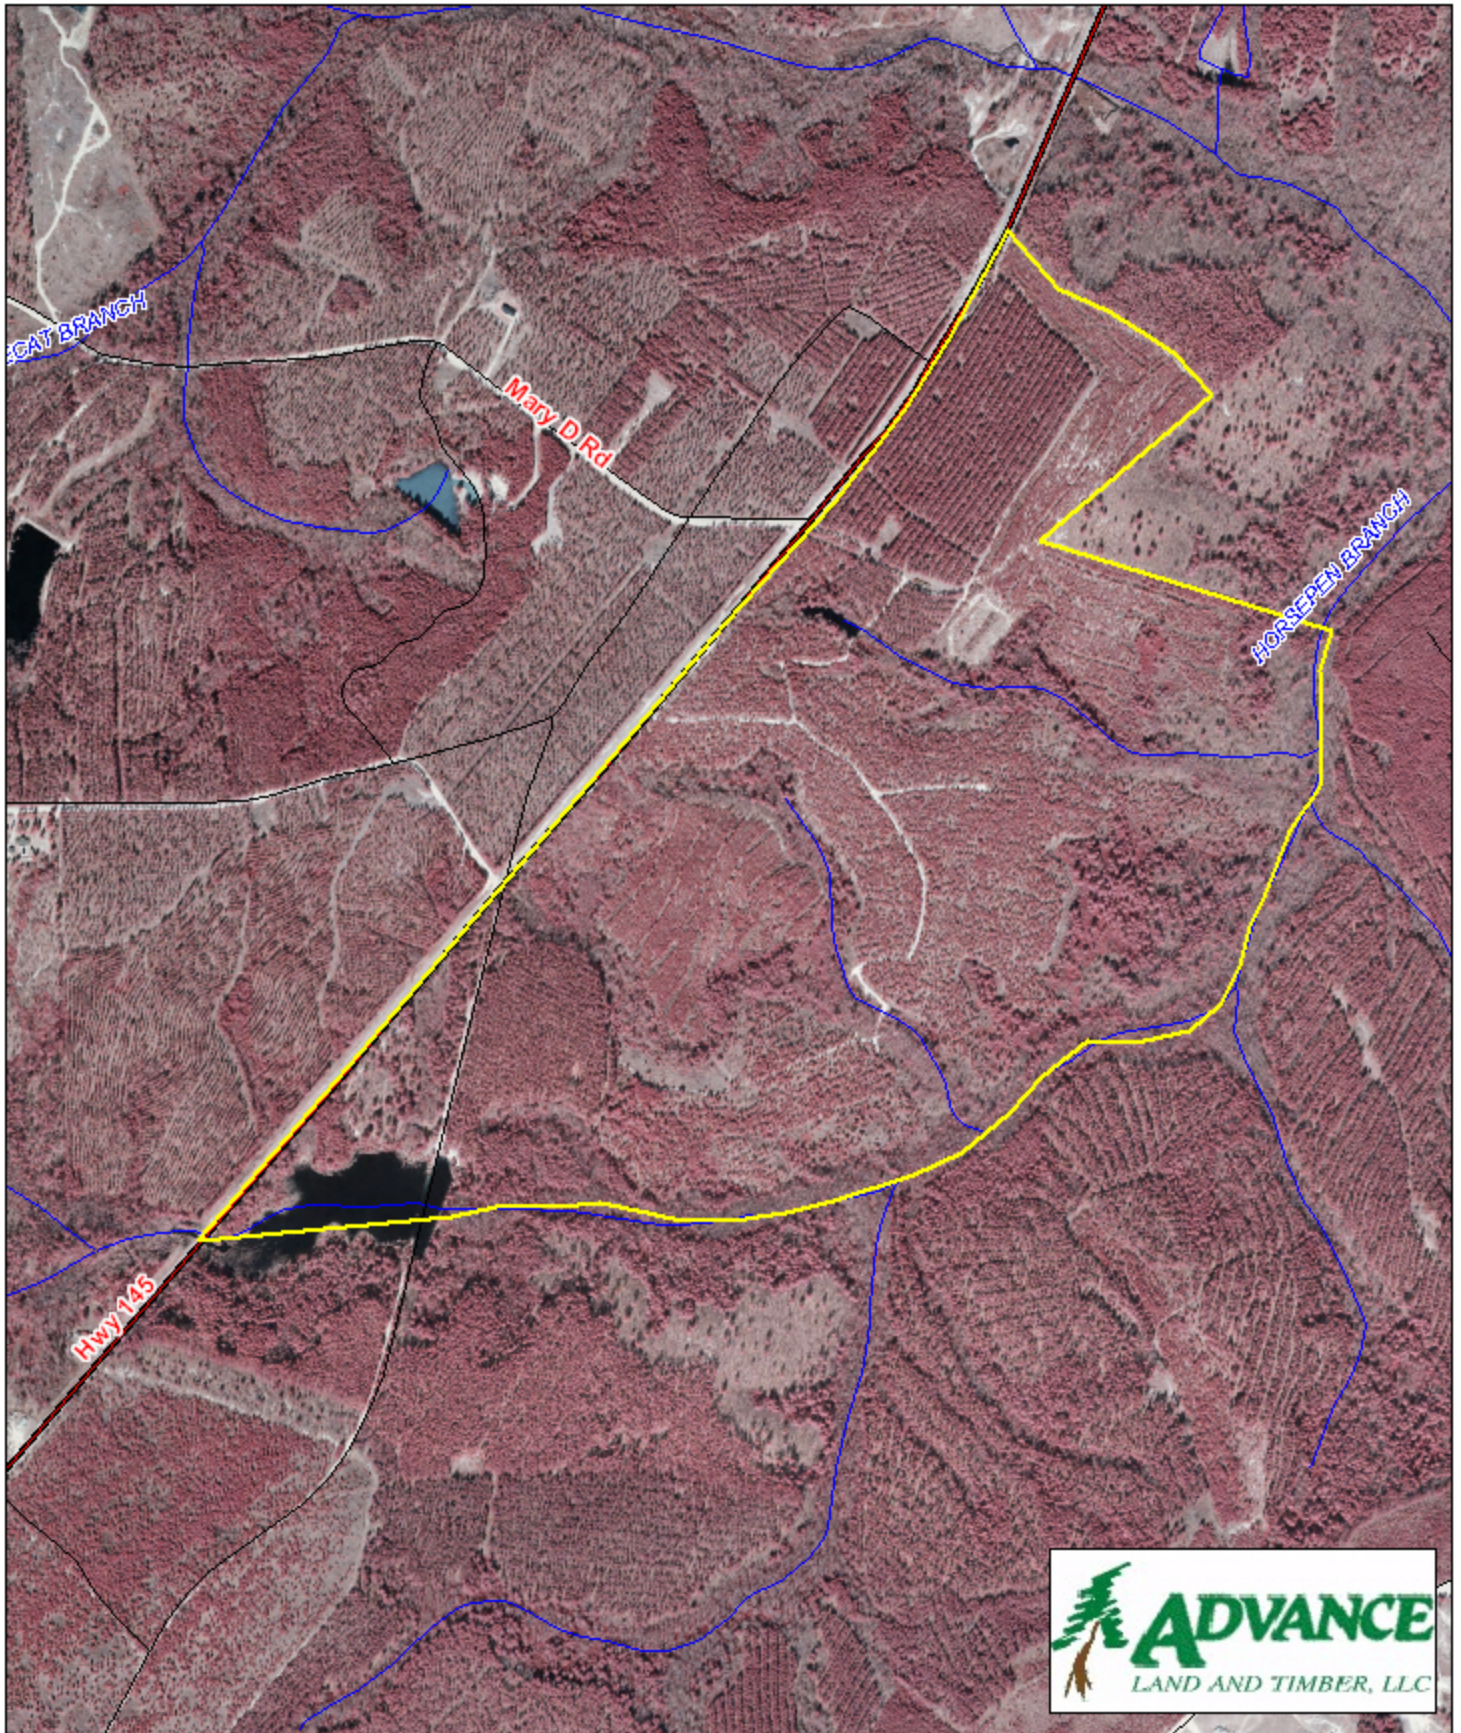

Tract A662 Chesterfield County, SC

1 inch = 990 feet
317 +/- acres

The information provided on this map is believed to be accurate and is based on the best information available at this time, however, this information is in no way guaranteed.