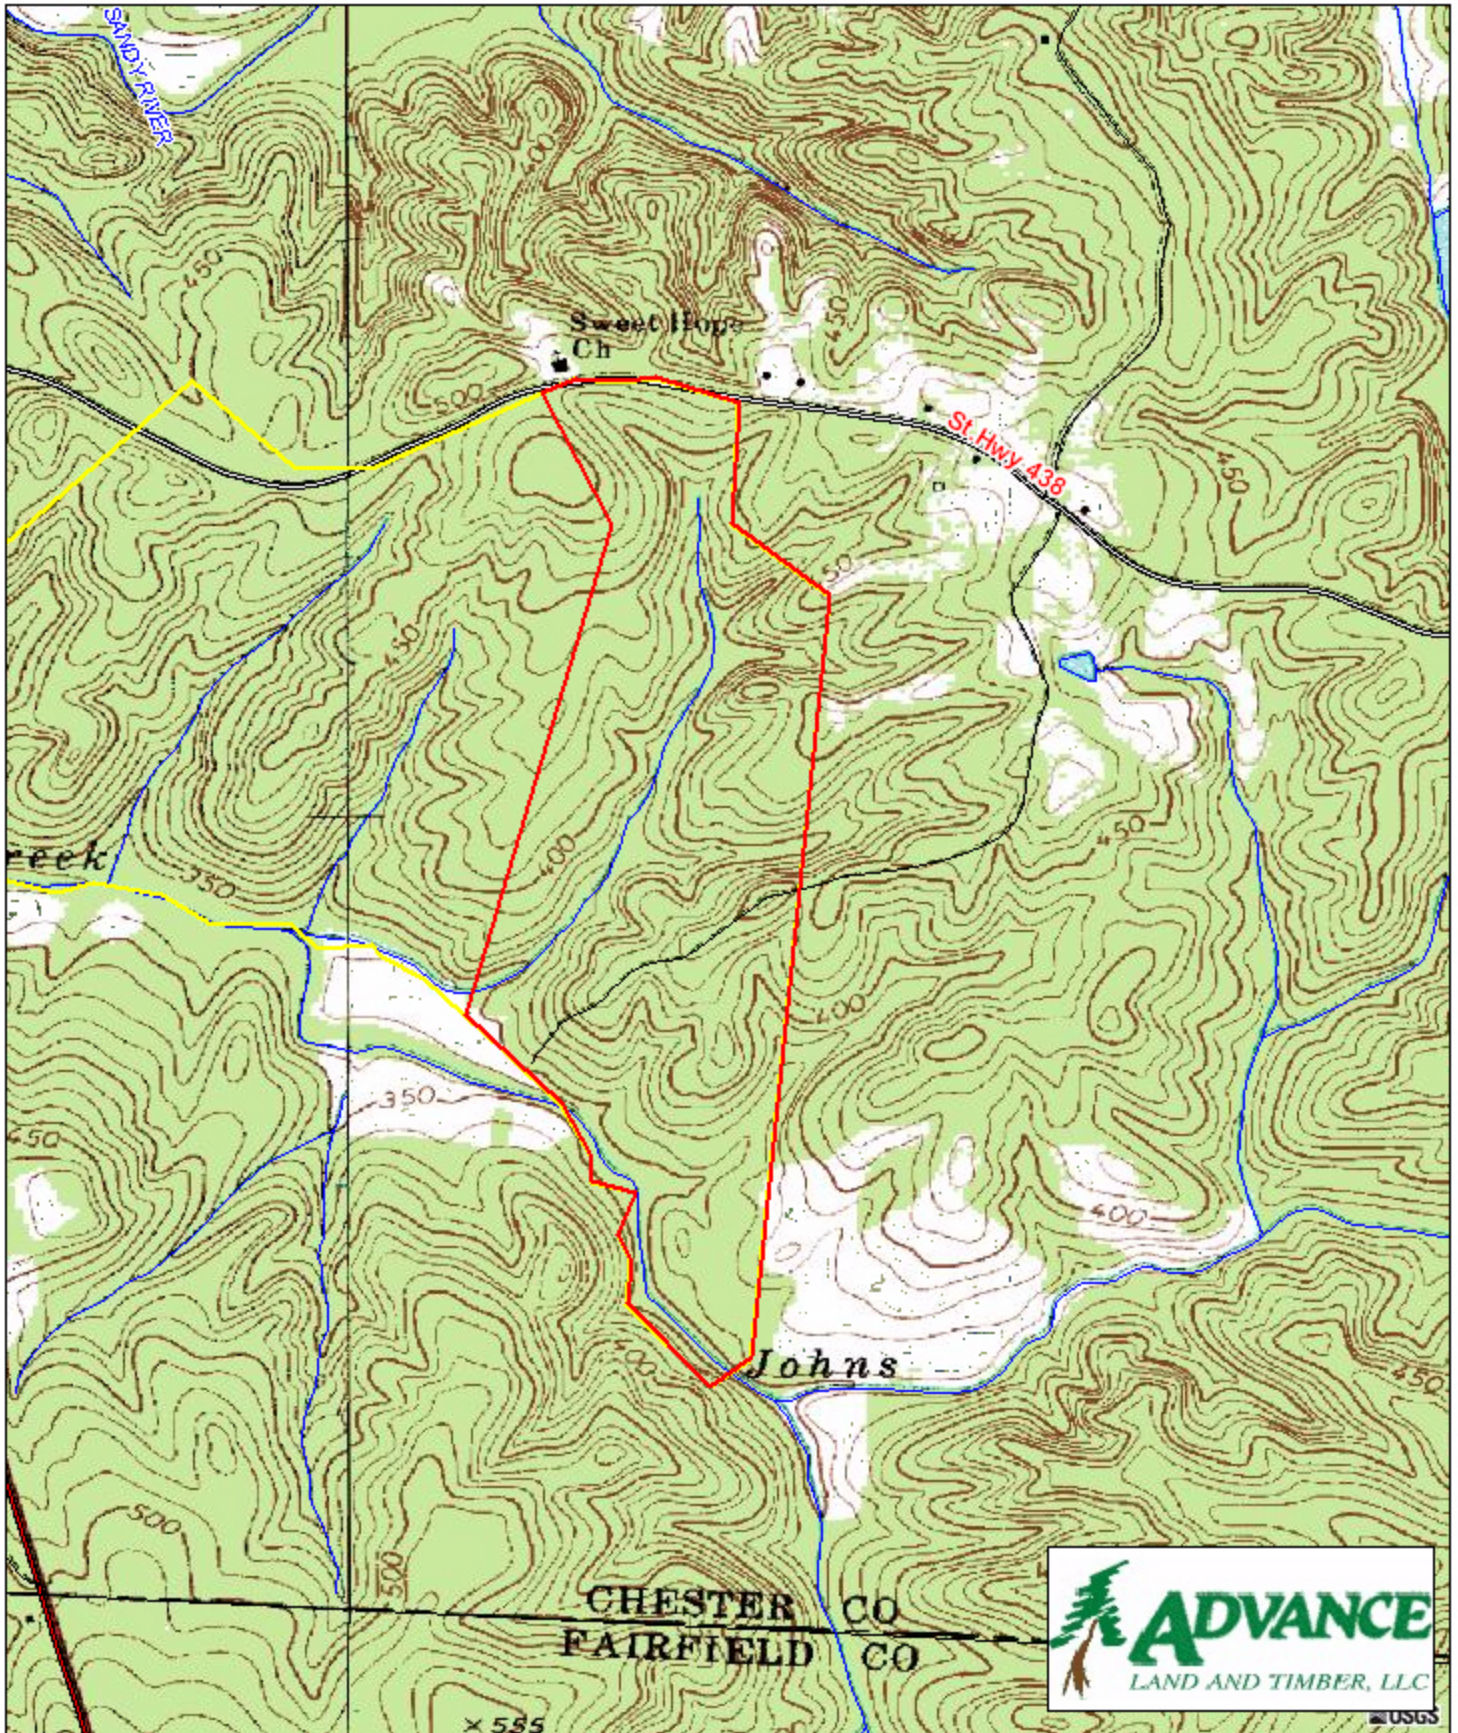

# Tract SP 463 C Chester County, SC

1 inch = 990 feet  
160 +/- acres

USGS