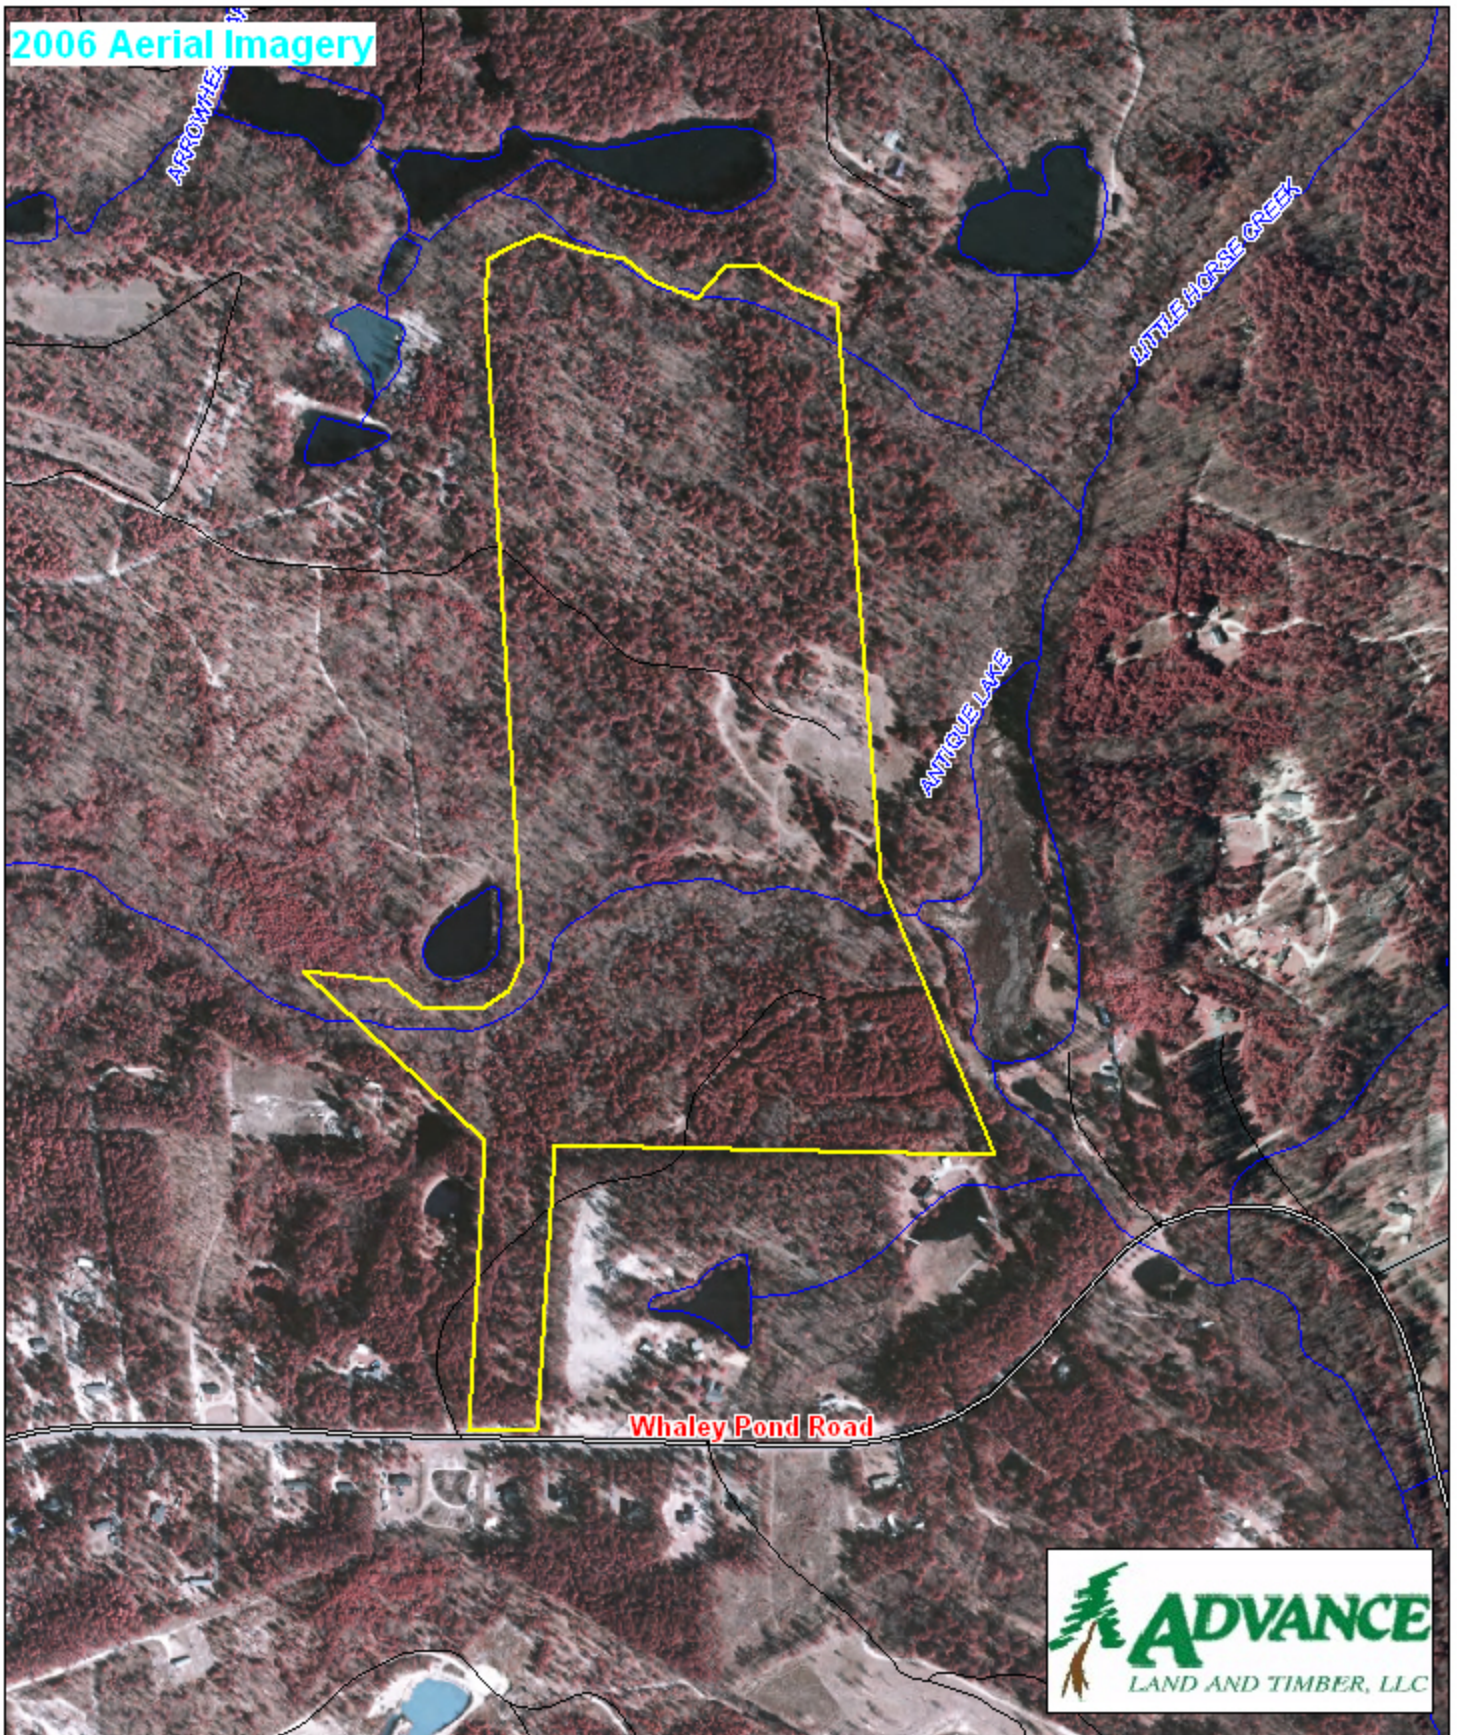

# Whaley Pond Aiken County, SC

1 inch = 660 feet  
96.44 +/- acres

2006 Aerial Imagery

The information provided on this map is believed to be accurate and is based on the best information available at this time, however, this information is in no way guaranteed.