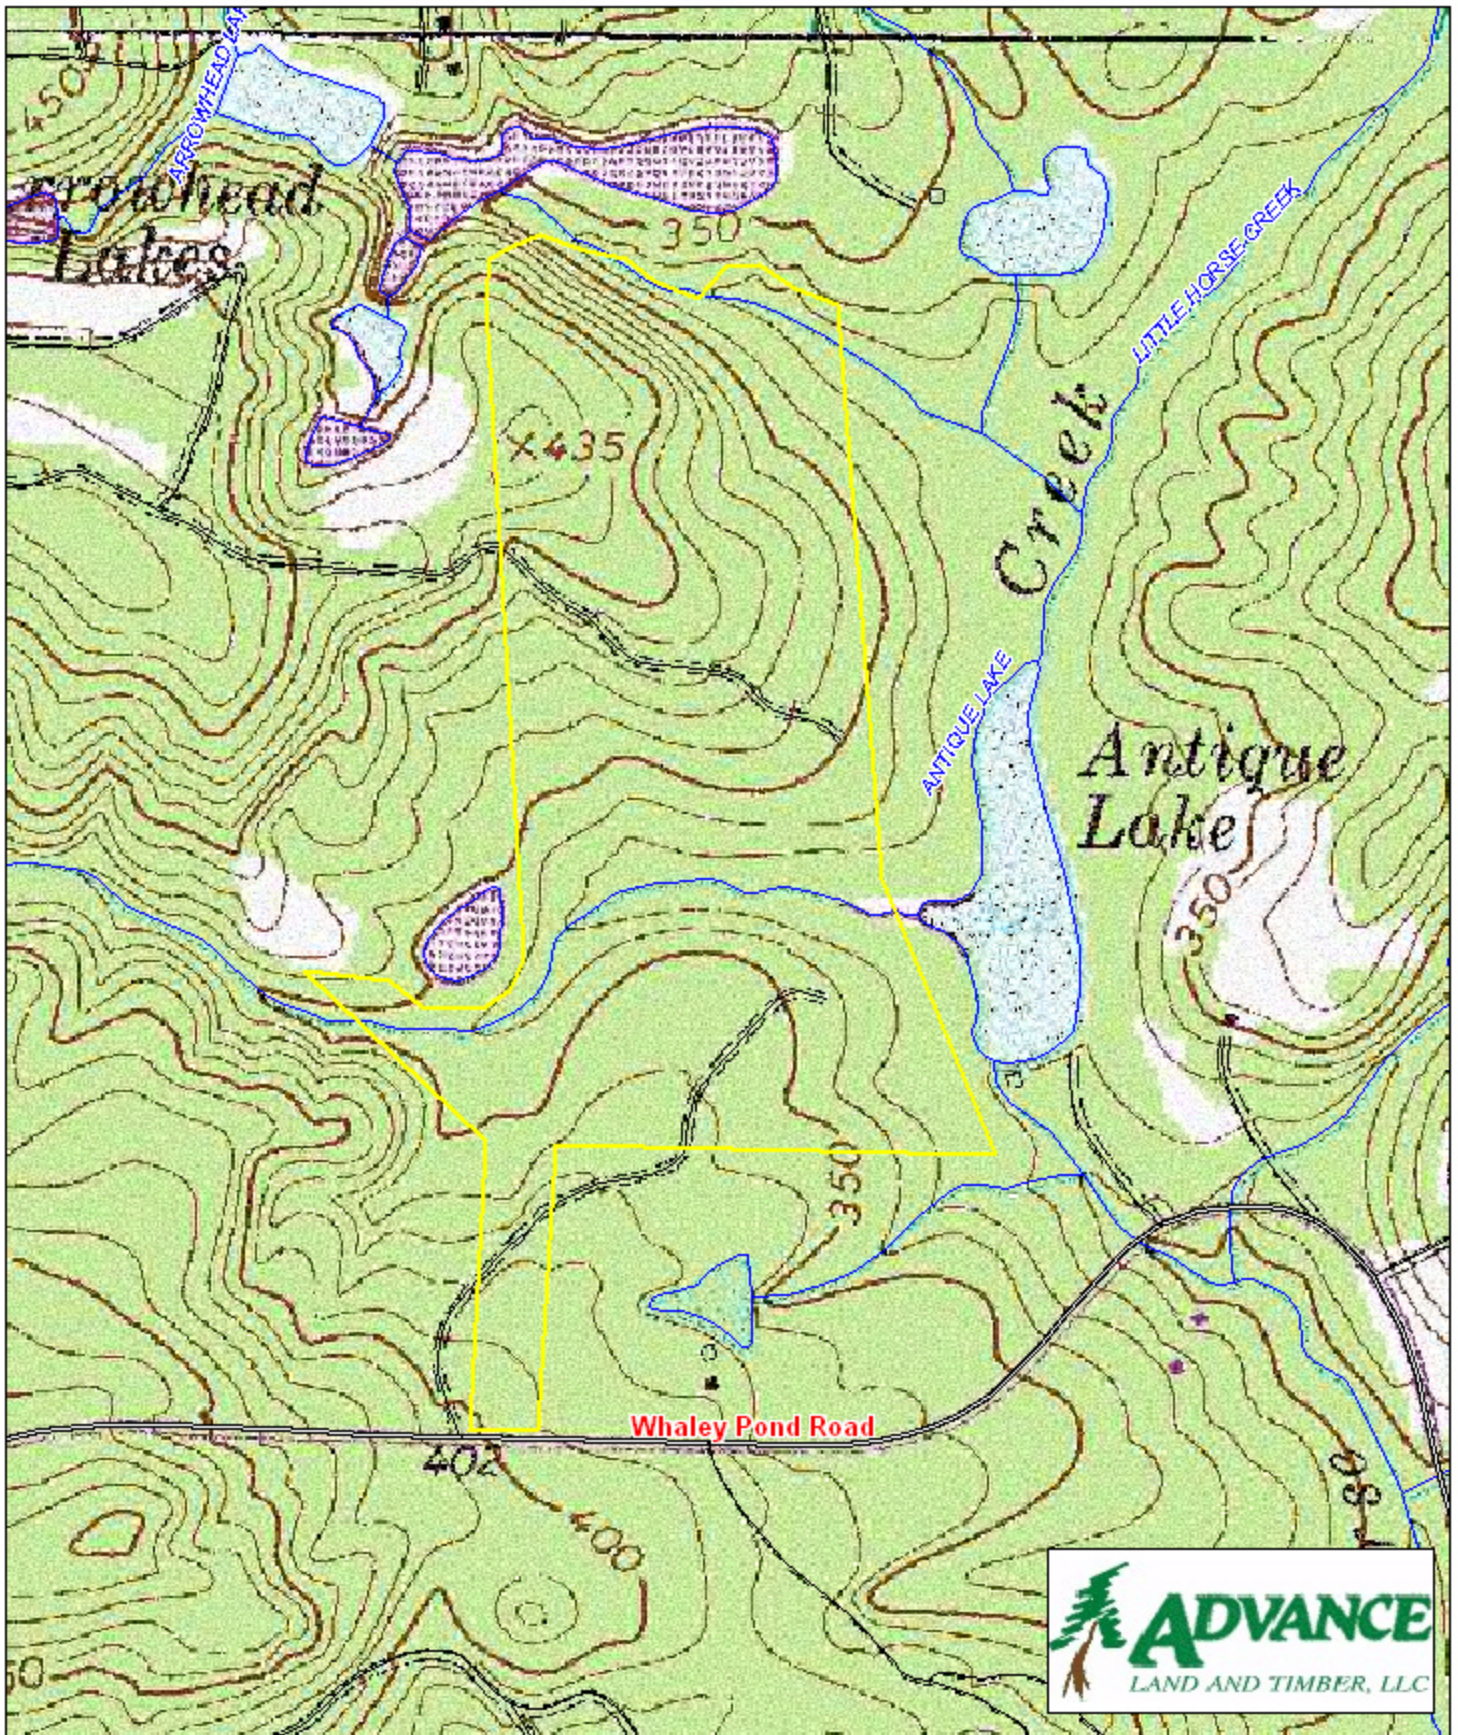

Whaley Pond Aiken County, SC

1 inch = 660 feet
96.44 +/- acres

The information provided on this map is believed to be accurate and is based on the best information available at this time, however, this information is in no way guaranteed.