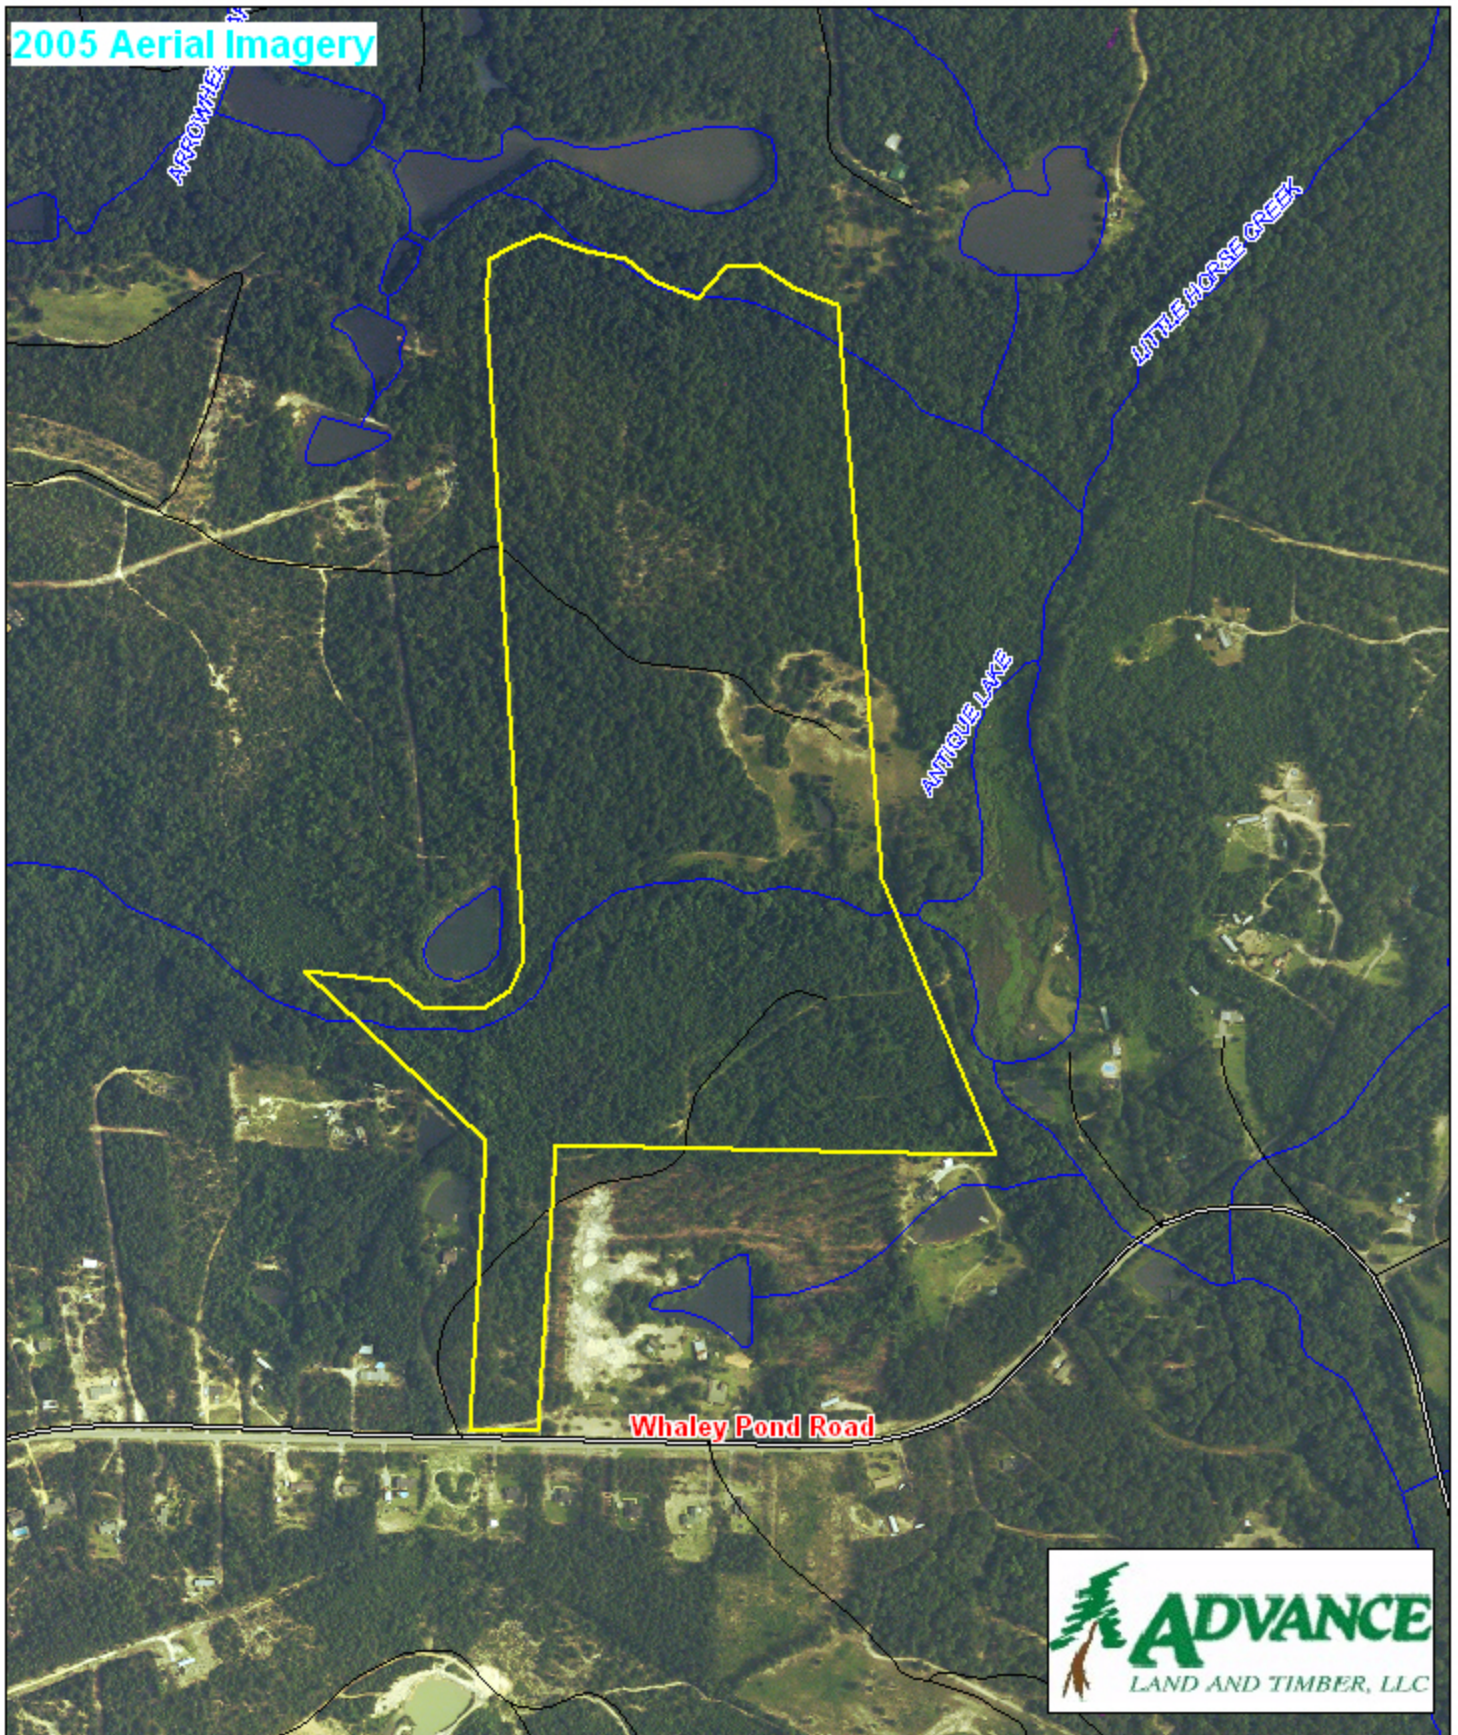

Whaley Pond Aiken County, SC

1 inch = 660 feet
96.44 +/- acres

2005 Aerial Imagery

The information provided on this map is believed to be accurate and is based on the best information available at this time, however, this information is in no way guaranteed.