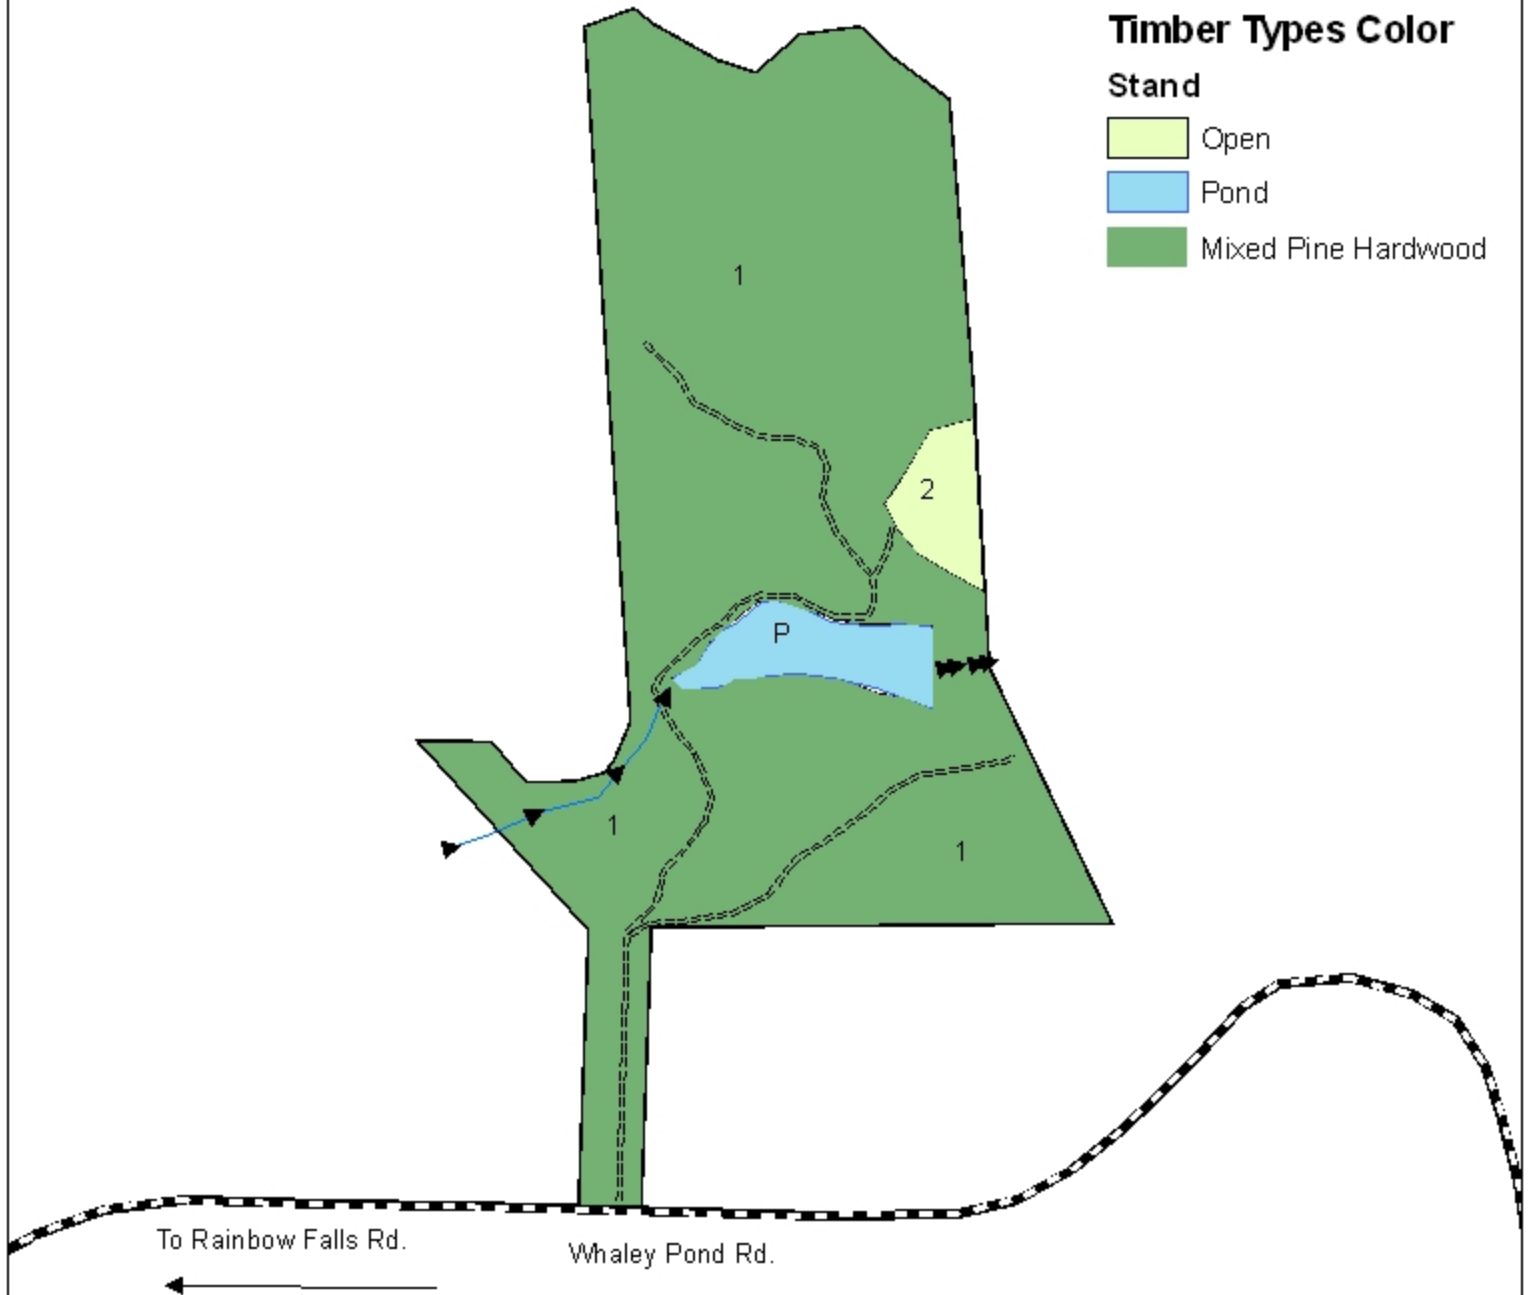

Whaley Pond Tract
 Aiken County, SC
 October, 2010

Latitude: 33.62
 Longitude: -81.89

Features		
Stand	Type	Acres
1	Mixed Pine/ Hardwood	90
O	Open	3
P	Pond	4
	Total	97

Legend

—+—+—+ Major Road

----- Dirt Road

▶▶▶▶ Creek

Timber Types Color

Stand

Open

Pond

Mixed Pine Hardwood

1 inch equals 660 feet

This map is considered accurate; however, no warranty is given or implied.