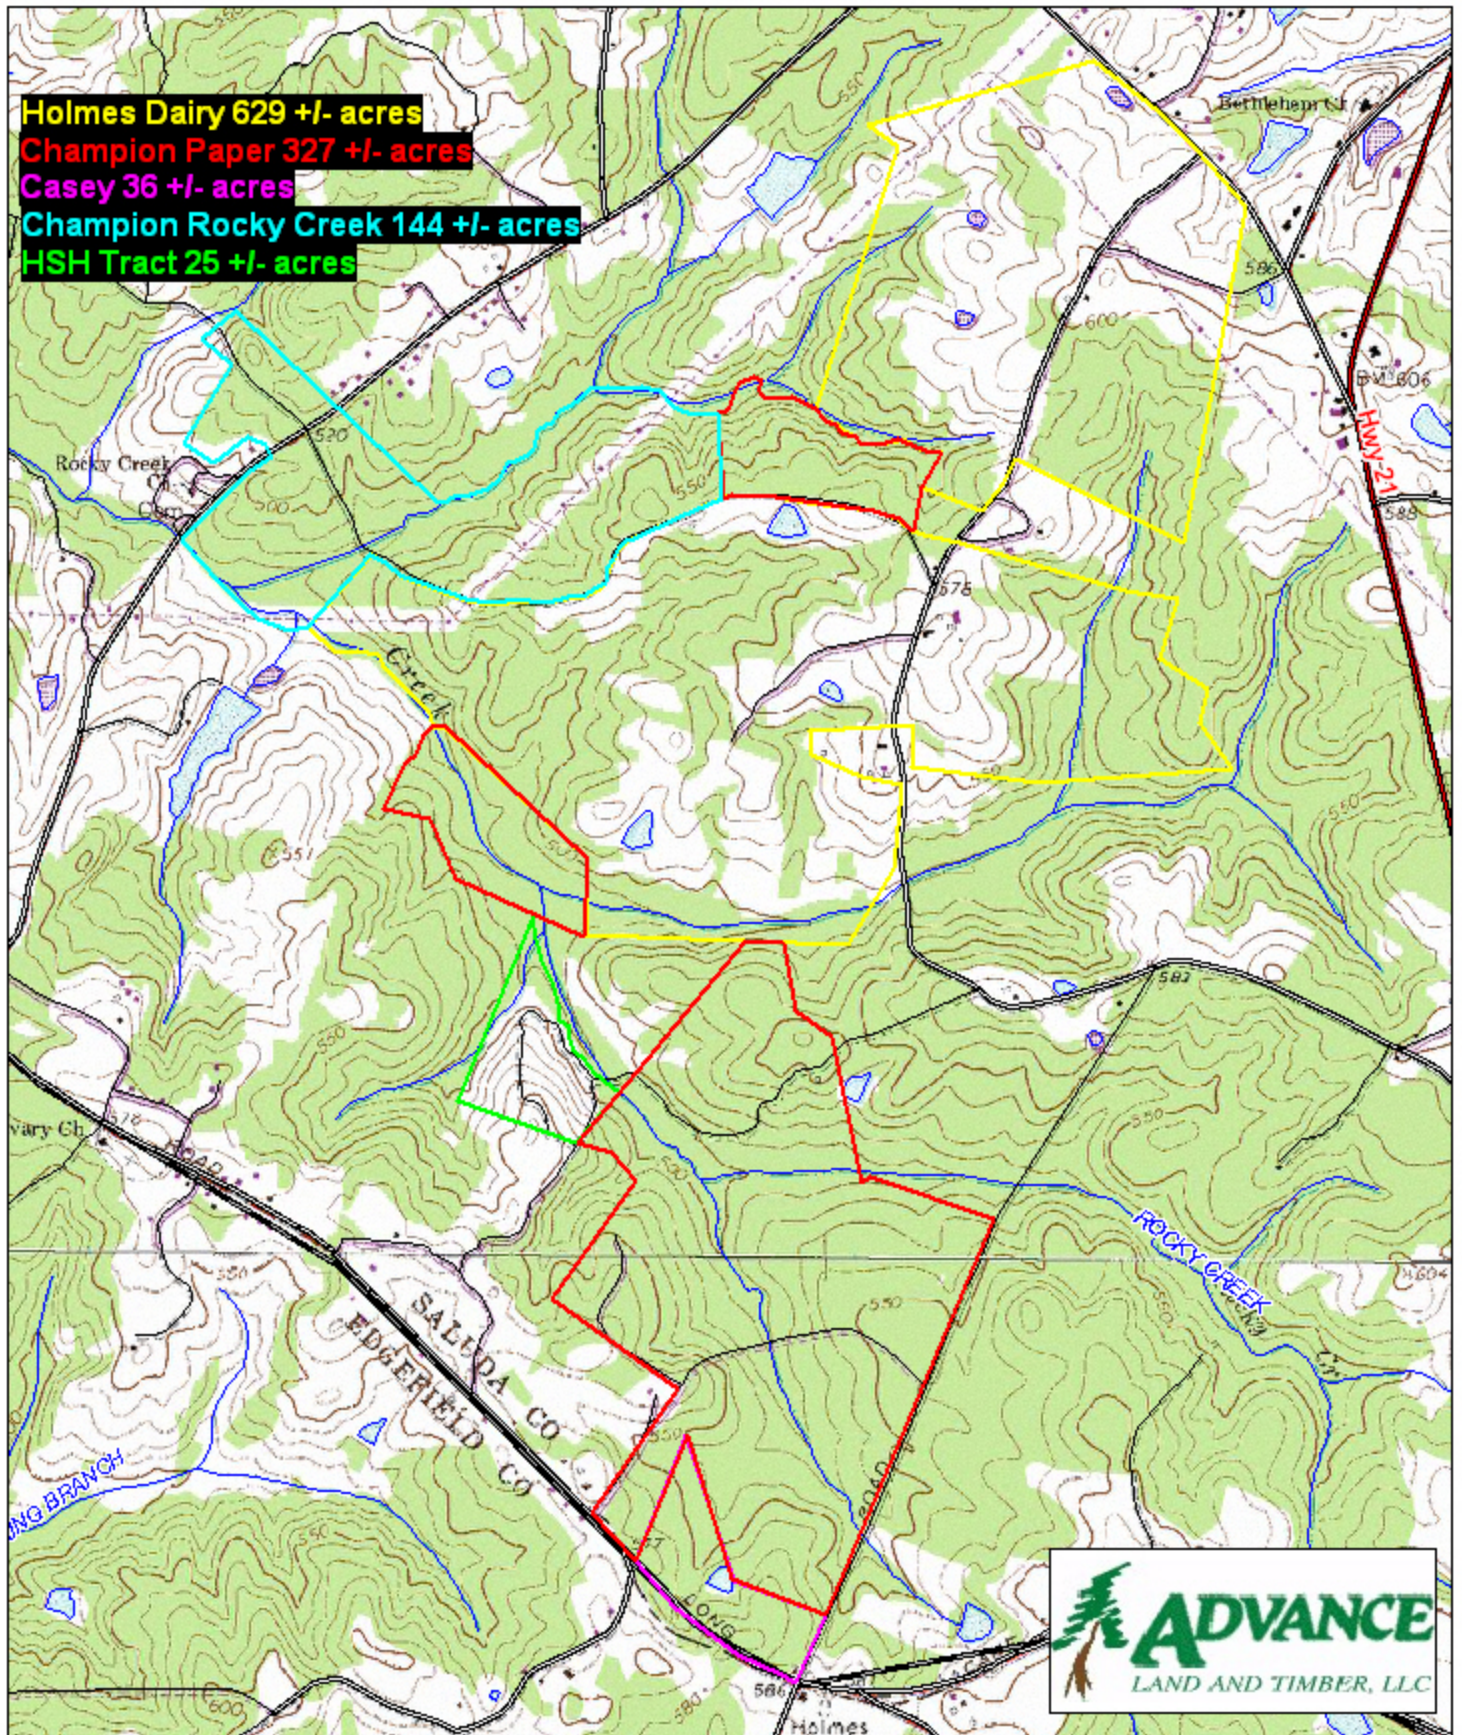

Holmes Dairy, Champion, HSH, Casey Tracts

Saluda County, SC

1 inch = 1,650 feet

Holmes Dairy 629 +/- acres
Champion Paper 327 +/- acres
Casey 36 +/- acres
Champion Rocky Creek 144 +/- acres
HSH Tract 25 +/- acres

The information provided on this map is believed to be accurate and is based on the best information available at this time, however, this information is in no way guaranteed.

www.advancelandandtimber.com
1-800-860-9909